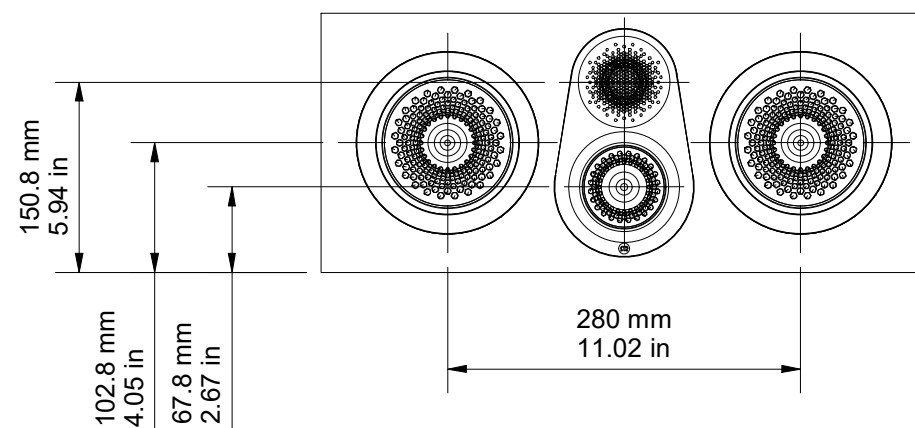

TOP

SIDE

FRONT

BACK

FRONT (GRILLE OFF)

BASE

DRAWING FOR REFERENCE ONLY

SILVER C250 7G