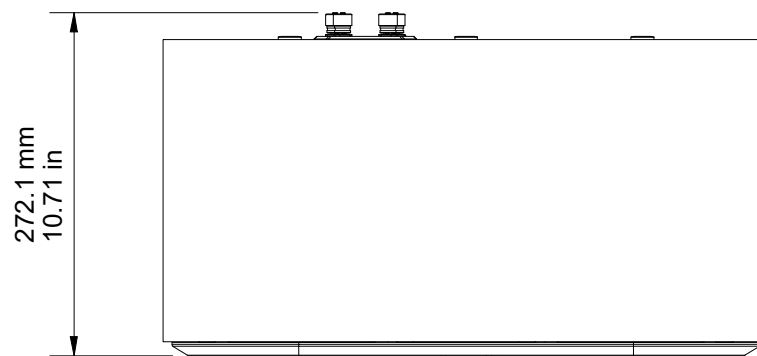

TOP

SIDE

FRONT

BACK

FRONT (GRILLE OFF)

BASE

DRAWING FOR REFERENCE ONLY

SILVER C250 7G