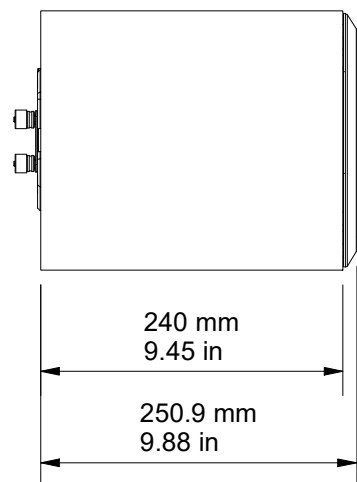

TOP

SIDE

FRONT

BACK

FRONT (GRILLE OFF)

BASE

DRAWING FOR REFERENCE ONLY

SILVER C250 7G