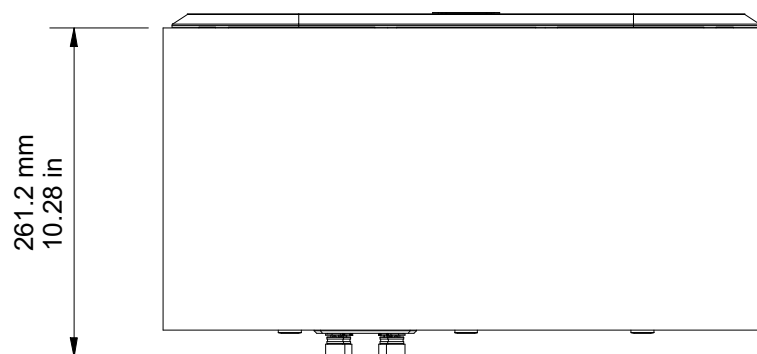

TOP

SIDE

FRONT

BACK

FRONT (GRILLE OFF)

BASE

DRAWING FOR REFERENCE ONLY

SILVER C250 7G