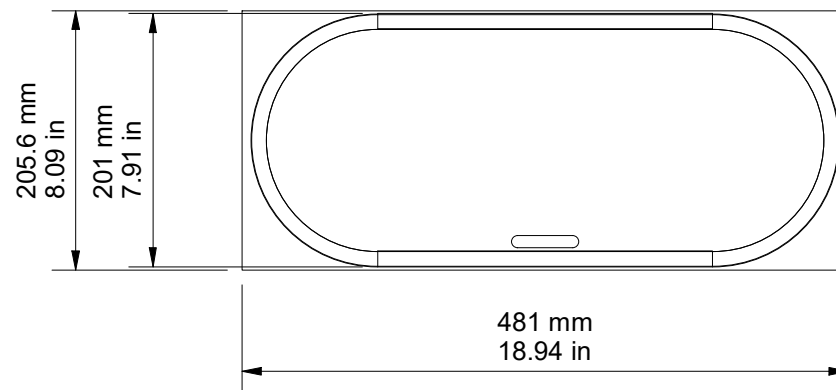

TOP

SIDE

FRONT

BACK

FRONT (GRILLE OFF)

BASE

DRAWING FOR REFERENCE ONLY

SILVER C250 7G