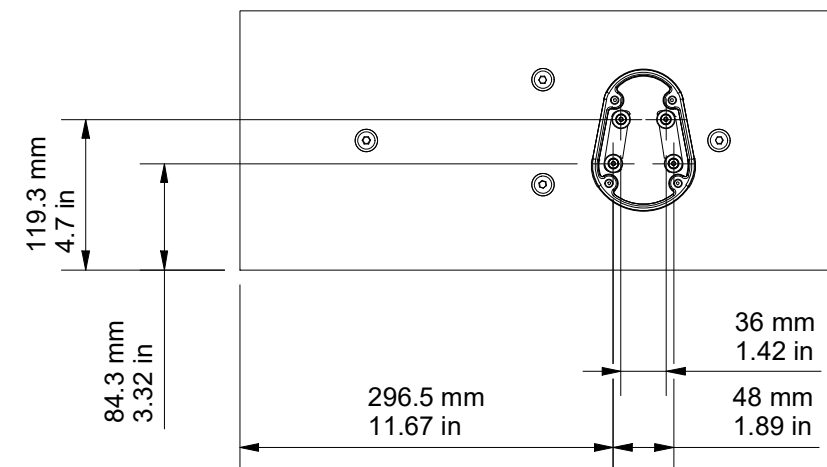

TOP

SIDE

FRONT

BACK

FRONT (GRILLE OFF)

BASE

DRAWING FOR REFERENCE ONLY

SILVER C250 7G