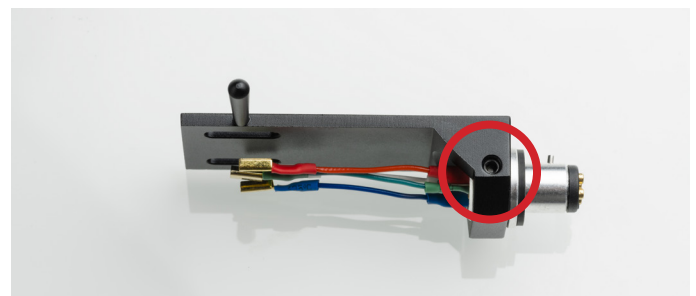

Headshell Signature

Carbon Fiber - SME standard connection

MSRP 149 € (incl. VAT)

- Fits all tonearms with SME mounting standard
- 1/2 inch cartridge mount
- Made out of carbon fiber
- High conductivity OFC copper
- Colour coded cables included
- Superior damping characteristics
- Low resonance construction
- Azimuth adjustment with screw on side
- Built-in fingerlift
- Made in Europe

Weight: 10g

Material: Carbon fiber

Connection: Colour coded cables

Connector: SME standard connection

Cartridge mounting: 1/2 inch

One piece CNC machined aluminium including azimuth adjustment screw