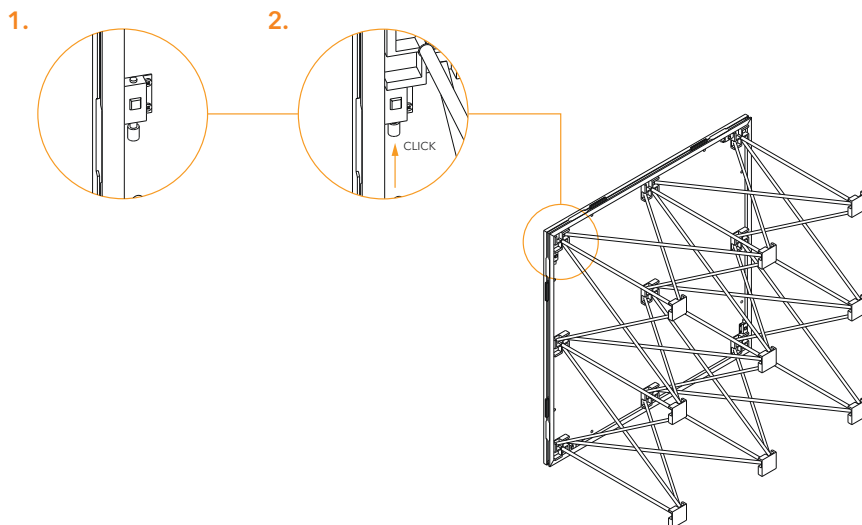

PORTABLE STAGE

EXAMPLE SETUP GUIDE

COMPONENTS

Here is an example contents list, including component parts of the Gear4music Portable Stage range.

<p>①</p>  <p>STAGE RISER</p>	<p>②</p>  <p>STAGE PLATFORM</p>	<p>③</p>  <p>STAGE HANDRAIL</p>
<p>④</p>  <p>STEP RISER</p>	<p>⑤</p>  <p>STEP PLATFORM</p>	<p>⑥</p>  <p>STEP HANDRAIL</p>
<p>Ⓐ</p>  <p>STAGE CLAMP</p>		

TOOLS REQUIRED

1

2

3

4

5

6

7

8

9

10

11

12

13

14

15