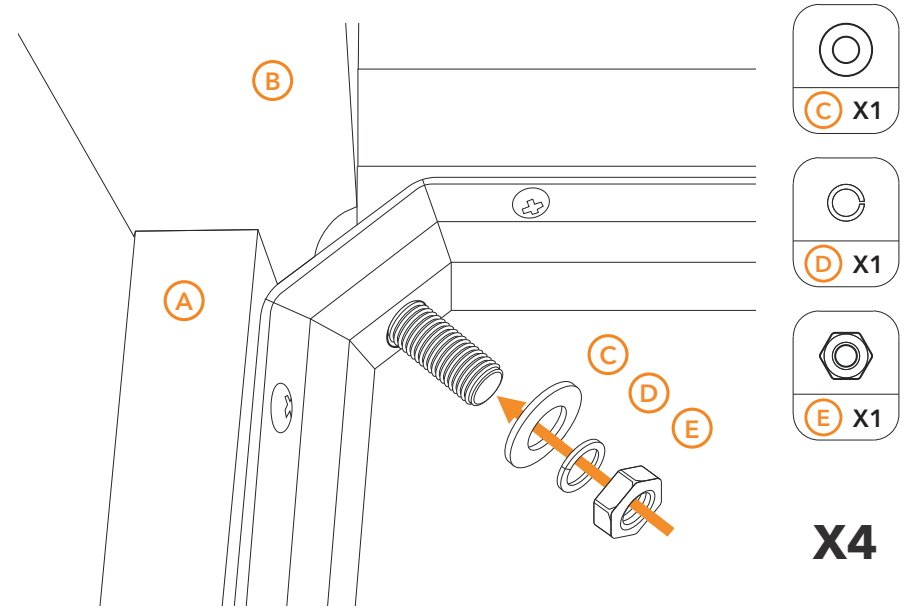

CONTENTS CHECKLIST

First, check the contents of the package and make sure you have everything you need to complete the assembly of this product.

2

1

3