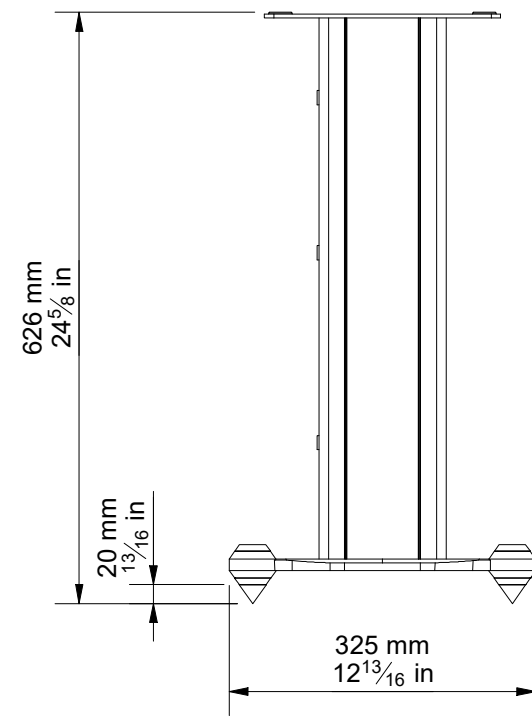

FRONT

BASE

REAR

SIDE

DRAWING FOR REFERENCE ONLY

STUDIO 89 - STAND

RANGE: STUDIO 89

© COPYRIGHT MONITOR AUDIO