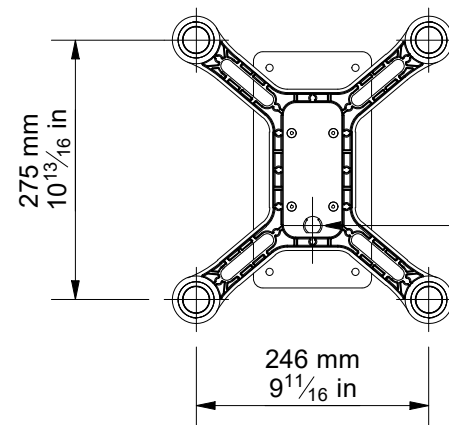

FRONT

BASE

REAR

SIDE

DRAWING FOR REFERENCE ONLY

STUDIO 89 - STAND

RANGE: STUDIO 89

© COPYRIGHT MONITOR AUDIO