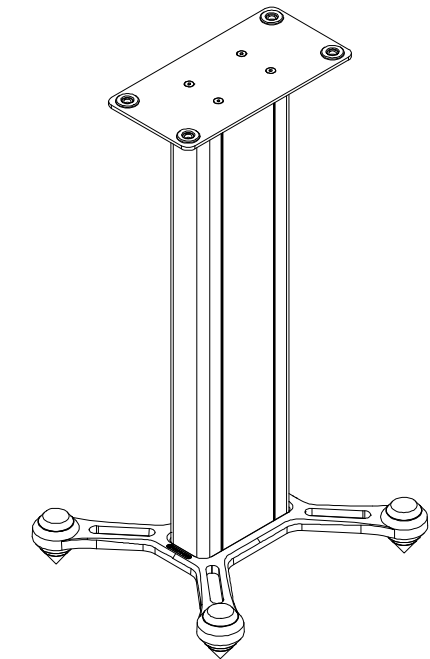

FRONT

BASE

REAR

SIDE

DRAWING FOR REFERENCE ONLY

STUDIO 89 - STAND

RANGE: STUDIO 89

© COPYRIGHT MONITOR AUDIO