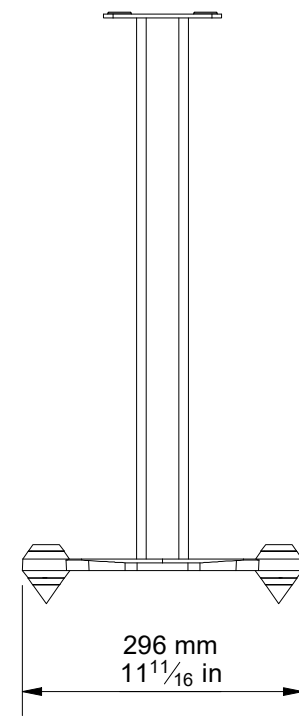

FRONT

BASE

REAR

SIDE

DRAWING FOR REFERENCE ONLY

STUDIO 89 - STAND

RANGE: STUDIO 89

© COPYRIGHT MONITOR AUDIO