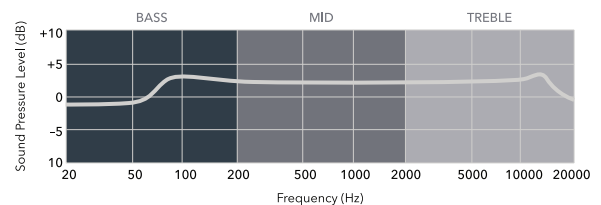

FLAT

Completely neutral. No DSP processing is applied, so you hear everything exactly as it is.

MUSIC

This mode caters to DJ and music playback applications, offering a full-range audio experience with an emphasis on pronounced bass and brilliant high frequencies.

LIVE

Cut through audiences for a pronounced sound, with a slight low-end boost to add 3D depth.

SPEECH

Tailored for speech clarity, this mode attenuates low-frequency vocal resonance, boosts high frequencies critical for intelligibility.