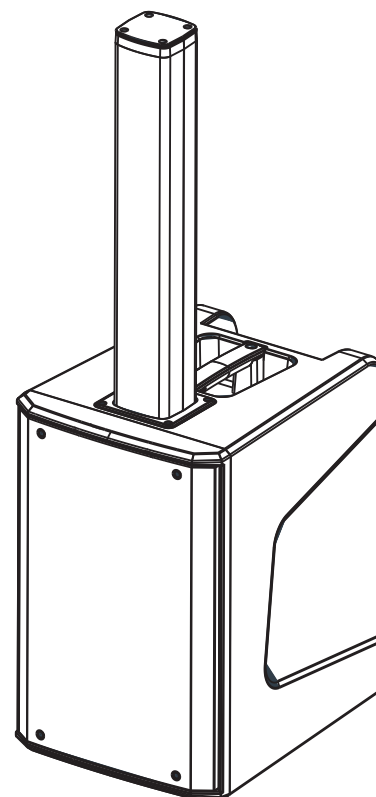

HEIGHT CONFIGURATION

1

For smaller rooms and seated audiences

HEIGHT: 0.89m

Vertical Units: Single speaker

| EXAMPLE SETUP | DSP MODE |
|----------------------------------|----------|
| Office or classroom presentation | SPEECH |
| Casual listening | MUSIC |
| Personal stage monitor | LIVE |

HEIGHT CONFIGURATION

2

For medium sized rooms

HEIGHT: 1.37m

Vertical Units: Single speaker and a single spacer

| EXAMPLE SETUP | DSP MODE |
|---------------------------------------|----------|
| House and garden parties | MUSIC |
| Small musical theatre performances | LIVE |
| Public announcements in a school hall | SPEECH |

HEIGHT CONFIGURATION

3

For when sound needs to travel further, such as pubs and conference rooms

HEIGHT: 1.86m

Vertical Units: Single speaker and two spacers

| EXAMPLE SETUP | DSP MODE |
|--|----------|
| Medium-sized venues with an external mixer | FLAT |
| Awards presentations | SPEECH |