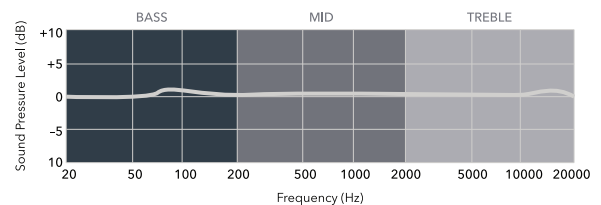

DIGITAL SIGNAL PROCESSING (DSP) PRESETS

The SubZero L48/L48B includes built-in presets, so you get the optimum sound for your venue. The advanced Digital Signal Processing (DSP) gives you clarity to suit speech, brightness to suit music, and bass boost for parties.

FLAT

Completely neutral. No DSP processing is applied, so you hear everything exactly as it is.

MUSIC

This mode caters to DJ and music playback applications, offering a full-range audio experience with an emphasis on pronounced bass and brilliant high frequencies.

LIVE

Cut through audiences for a pronounced sound, with a slight low-end boost to add 3D depth.

SPEECH

Tailored for speech clarity, this mode attenuates low-frequency vocal resonance, boosts high frequencies critical for intelligibility.