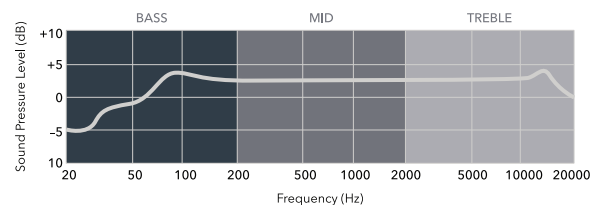

FLAT

Completely neutral. No DSP processing is applied, so you hear everything exactly as it is.

MUSIC

This mode caters to DJ and music playback applications, offering a full-range audio experience with an emphasis on pronounced bass and brilliant high frequencies.

LIVE

Cut through audiences for a pronounced sound, with a slight low-end boost to add 3D depth.

SPEECH

Tailored for speech clarity, this mode attenuates low-frequency vocal resonance, boosts high frequencies critical for intelligibility.