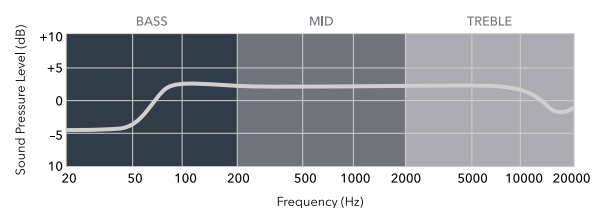

LIVE

Cut through audiences for a pronounced sound, with a slight low-end boost to add 3D depth.

SPEECH

Tailored for speech clarity, this mode attenuates low-frequency vocal resonance, boosts high frequencies critical for intelligibility.

HEIGHT CONFIGURATION

1

For smaller rooms and seated audiences

HEIGHT: 0.89m

Vertical Units: Single speaker

| EXAMPLE SETUP | DSP MODE |
|----------------------------------|----------|
| Office or classroom presentation | SPEECH |
| Casual listening | MUSIC |
| Personal stage monitor | LIVE |