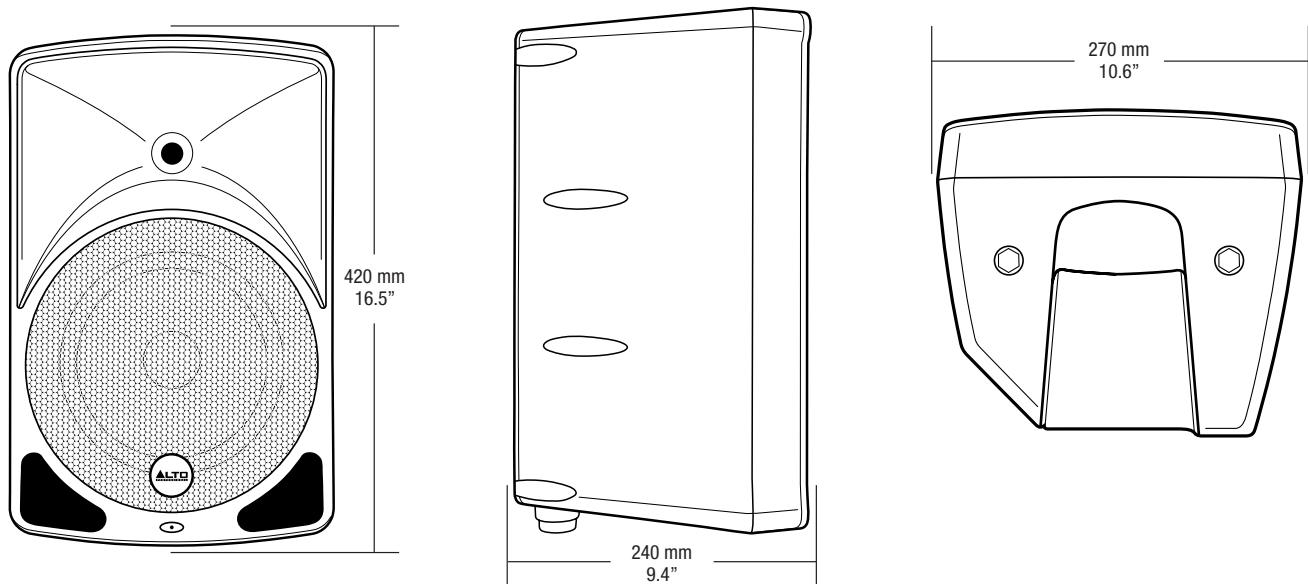

DIMENSIONS

ON AXIS FREQUENCY RESPONSE