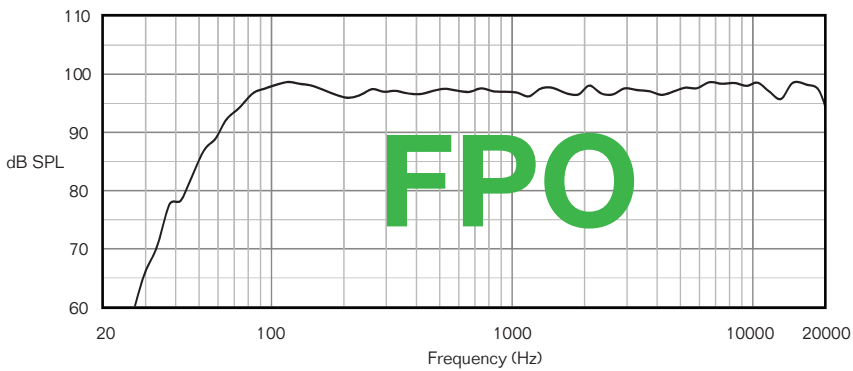

DIMENSIONS

ON AXIS FREQUENCY RESPONSE

CONFIGURATIONS

BLOCK DIAGRAM

CONNECTORS

TX8

altprofessional.com

ALTO
PROFESSIONAL