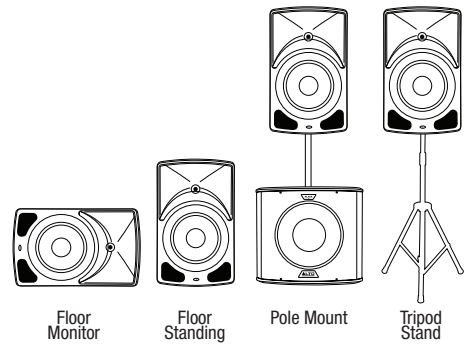

CONFIGURATIONS