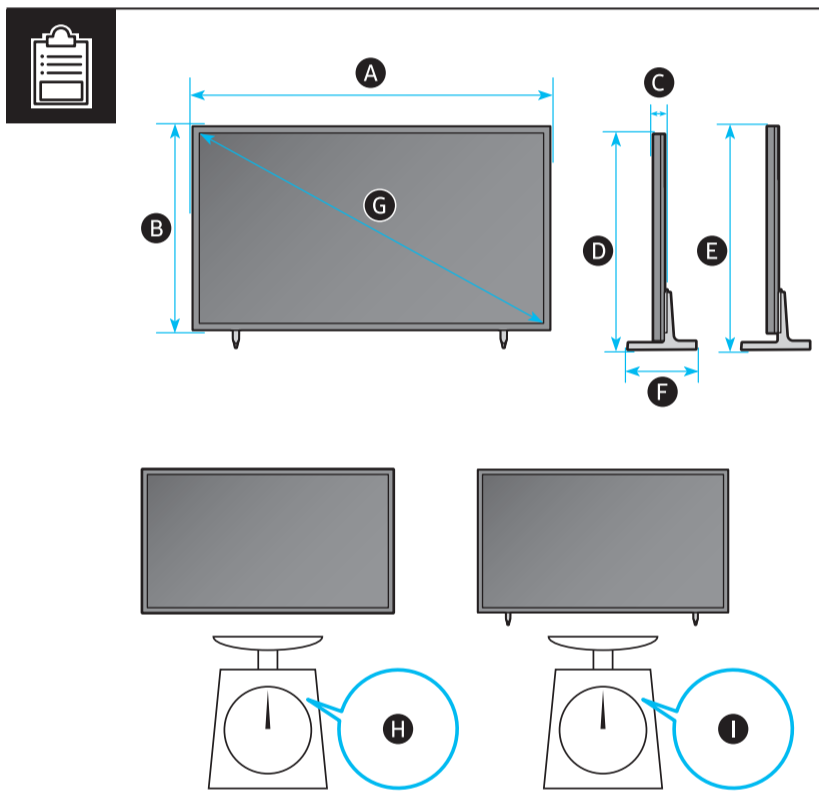

	A	B	C	D	E	F	G	H	I
75LS03D 75LSD03	66.2 inches (1682.3 mm) (168.23 cm)	37.8 inches (960.4 mm) (96.04 cm)	1.1 inches (26.9 mm) (2.69 cm)	39.3 inches (998.5 mm) (99.85 cm)	40.3 inches (1023.5 mm) (102.35 cm)	12.4 inches (315.8 mm) (31.58 cm)	74.5 inches (189 cm)	77.8 lbs (35.3 kg) (35,3 kr)	79.1 lbs (35.9 kg) (35,9 kr)
85LS03D 85LSD03	75.0 inches (1904.3 mm) (190.43 cm)	42.7 inches (1085.3 mm) (108.53 cm)	1.1 inches (26.9 mm) (2.69 cm)	44.2 inches (1122.4 mm) (112.24 cm)	45.2 inches (1147.4 mm) (114.74 cm)	13.7 inches (347.9 mm) (34.79 cm)	84.5 inches (214 cm)	98.1 lbs (44.5 kg) (44,5 kr)	100.1 lbs (45.4 kg) (45,4 kr)

\* : 0-9, A-Z

	VESA A x B (mm) VESA A x B (MM)	C (mm) C (MM)	D x 4
75LS03D 75LSD03	400 x 400	10-12	M8
85LS03D 85LSD03	600 x 400		

\* : 0-9, A-Z