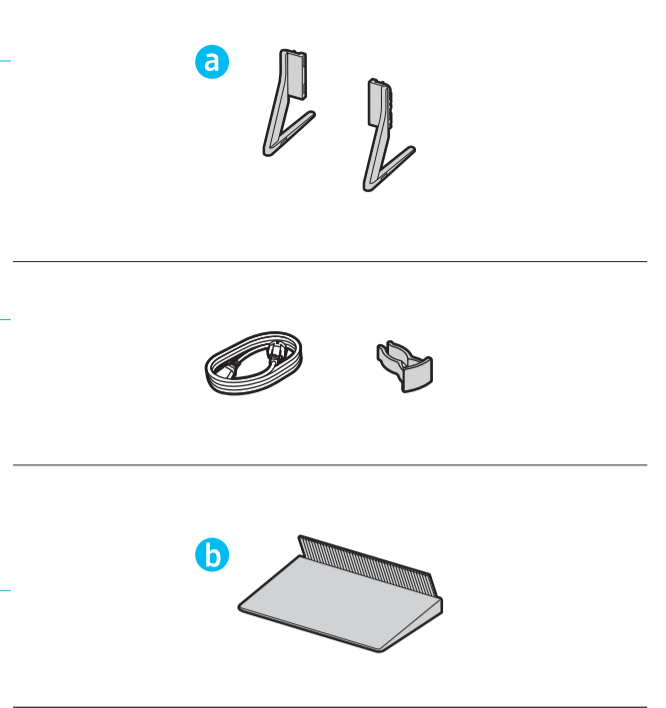

7

8

9

	A	B	C	D	E	F	G	H
77S9*D 77SD9*	67.7 inches (1718.5 mm) (171.85 cm)	38.9 inches (987.6 mm) (98.76 cm)	1.8 inches (44.9 mm) (4.49 cm)	41.7 inches (1058.6 mm) (105.86 cm)	14.1 inches (359.0 mm) (35.90 cm)	76.6 inches (194 cm)	71.4 lbs (32.4 kg) (32,4 kr)	75.4 lbs (34.2 kg) (34,2 kr)
83S9*D 83SD9*	72.9 inches (1851.0 mm) (185.10 cm)	41.8 inches (1062.8 mm) (106.28 cm)	1.8 inches (44.9 mm) (4.49 cm)	44.6 inches (1133.7 mm) (113.37 cm)	14.1 inches (359.0 mm) (35.90 cm)	82.5 inches (209 cm)	82.9 lbs (37.6 kg) (37,6 kr)	86.9 lbs (39.4 kg) (39,4 kr)

\*: 0-9, A-Z

	VESA A x B (mm) VESA A x B (mm)	C (mm) C (mm)	D x 4
77S9*D 77SD9*	400 x 300	28-30	M8
83S9*D 83SD9*			

\*: 0-9, A-Z