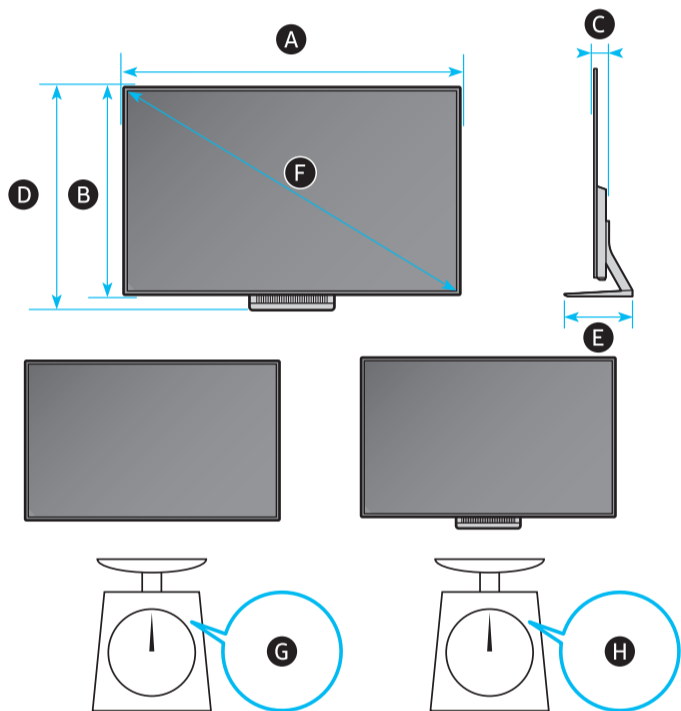

7

8

9

	A	B	C	D	E	F	G	H
77S9*D 77SD9*	67.7 inches (1718.5 mm) (171.85 cm)	38.9 inches (987.6 mm) (98.76 cm)	1.8 inches (44.9 mm) (4.49 cm)	41.7 inches (1058.6 mm) (105.86 cm)	14.1 inches (359.0 mm) (35.90 cm)	76.6 inches (194 cm)	71.4 lbs (32.4 kg) (32,4 kr)	75.4 lbs (34.2 kg) (34,2 kr)
83S9*D 83SD9*	72.9 inches (1851.0 mm) (185.10 cm)	41.8 inches (1062.8 mm) (106.28 cm)	1.8 inches (44.9 mm) (4.49 cm)	44.6 inches (1133.7 mm) (113.37 cm)	14.1 inches (359.0 mm) (35.90 cm)	82.5 inches (209 cm)	82.9 lbs (37.6 kg) (37,6 kr)	86.9 lbs (39.4 kg) (39,4 kr)

\*: 0-9, A-Z

	VESA A x B (mm) VESA A x B (mm)	C (mm) C (mm)	D x 4
77S9*D 77SD9*	400 x 300	28-30	M8
83S9*D 83SD9*			

\*: 0-9, A-Z