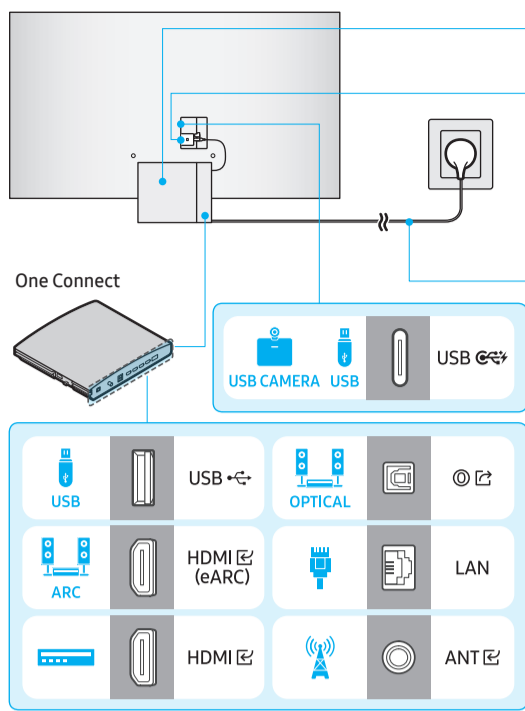

8

d-3  
x2

9

10

	A	B	C	D	E	F	G	H
77S95C	67.6 inches	38.7 inches	0.4 inches	41.3 inches	11.3 inches	76.8 inches	62.2 lbs	88.2 lbs
77SC95	(1716.6 mm)	(984.1 mm)	(11.2 mm)	(1048.1 mm)	(286.4 mm)	(195 cm)	(28.2 kg)	(40.0 kg)
77S95D	(1716.6 mm)	(984.1 mm)	(11.2 mm)	(1048.1 mm)	(286.4 mm)	(195 cm)	(28,2 кг)	(40,0 кг)
77SD95	(171.66 cm)	(98.41 cm)	(1.12 cm)	(104.81 cm)	(28.64 cm)			

	VESA A x B (mm) VESA A x B (MM)	C (mm) C (MM)	D x 4
77S95C 77SC95 77S95D 77SD95	400 x 400	5-6	M8