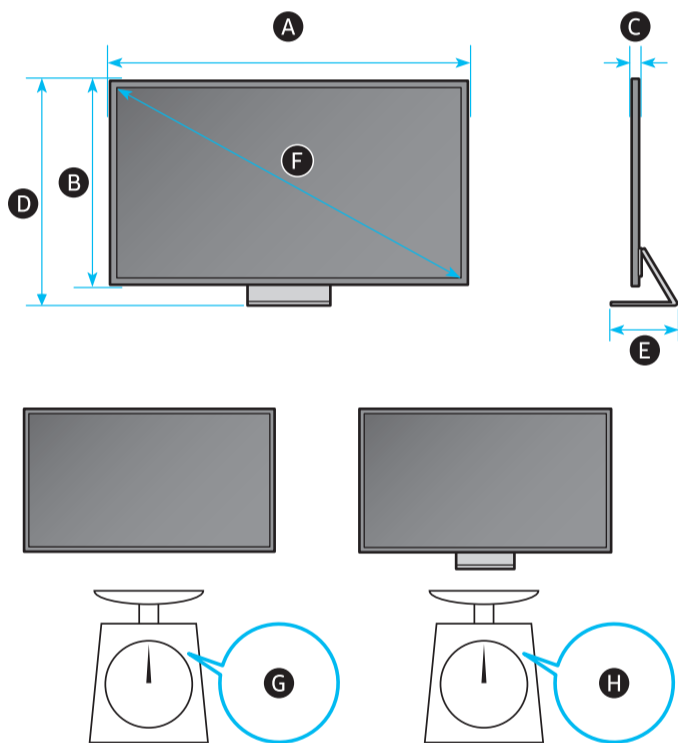

8

d-3  
x2

9

10

	A	B	C	D	E	F	G	H
77S95C	67.6 inches	38.7 inches	0.4 inches	41.3 inches	11.3 inches	76.8 inches	62.2 lbs	88.2 lbs
77SC95	(1716.6 mm)	(984.1 mm)	(11.2 mm)	(1048.1 mm)	(286.4 mm)	(195 cm)	(28.2 kg)	(40.0 kg)
77S95D	(1716.6 mm)	(984.1 mm)	(11.2 mm)	(1048.1 mm)	(286.4 mm)	(195 cm)	(28,2 кг)	(40,0 кг)
77SD95	(171.66 cm)	(98.41 cm)	(1.12 cm)	(104.81 cm)	(28.64 cm)			

	VESA A x B (mm) VESA A x B (MM)	C (mm) C (MM)	D x 4
77S95C 77SC95 77S95D 77SD95	400 x 400	5-6	M8