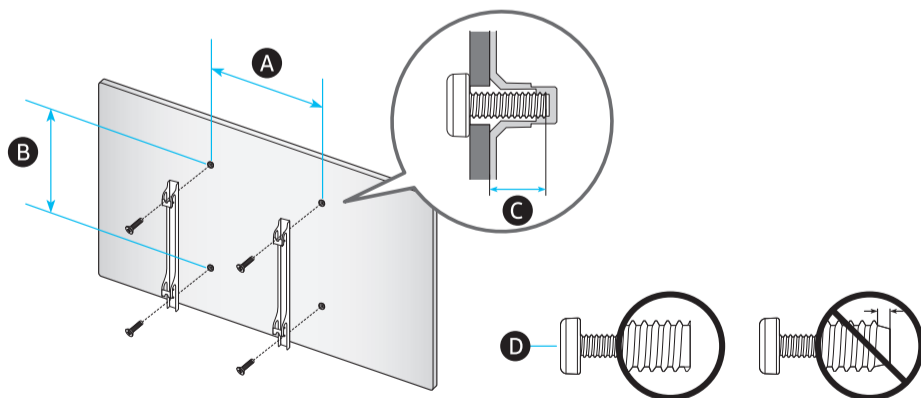

8

d-3  
x2

9

10

	A	B	C	D	E	F	G	H
77S95C	67.6 inches	38.7 inches	0.4 inches	41.3 inches	11.3 inches	76.8 inches	62.2 lbs	88.2 lbs
77SC95	(1716.6 mm)	(984.1 mm)	(11.2 mm)	(1048.1 mm)	(286.4 mm)	(195 cm)	(28.2 kg)	(40.0 kg)
77S95D	(1716.6 mm)	(984.1 mm)	(11.2 mm)	(1048.1 mm)	(286.4 mm)	(195 cm)	(28,2 кг)	(40,0 кг)
77SD95	(171.66 cm)	(98.41 cm)	(1.12 cm)	(104.81 cm)	(28.64 cm)			

	VESA A x B (mm) VESA A x B (MM)	C (mm) C (MM)	D x 4
77S95C 77SC95 77S95D 77SD95	400 x 400	5-6	M8