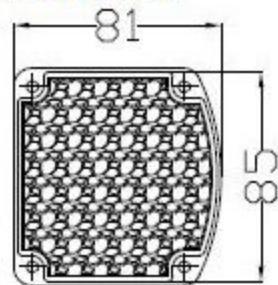

*It uses the small channel fixed bracket.

SWS150WSF-ASR2

Unit: mm