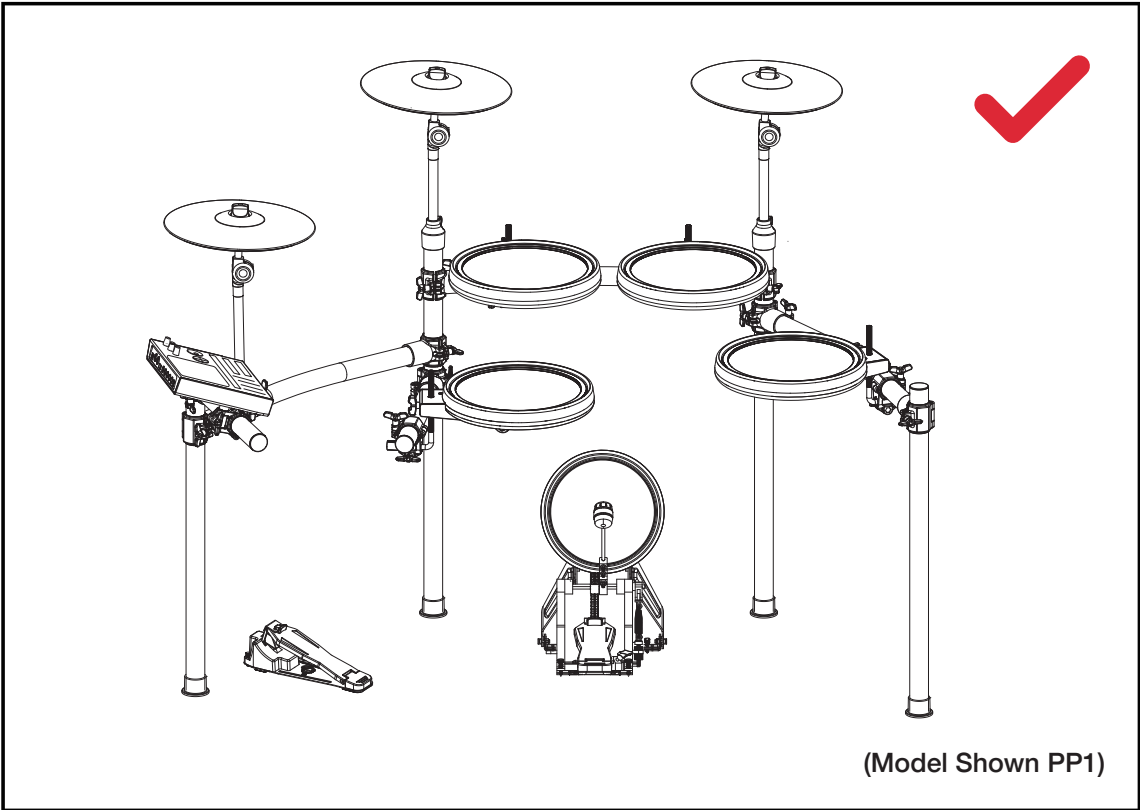

Step 4 (PP-X only)

Step 5

Step 6

Step 7 (PP1)

Sound Module

Hi-Hat Pedal

Hi-Hat
Crash 1
Ride

Tom1
Tom 2
Tom 3
Snare