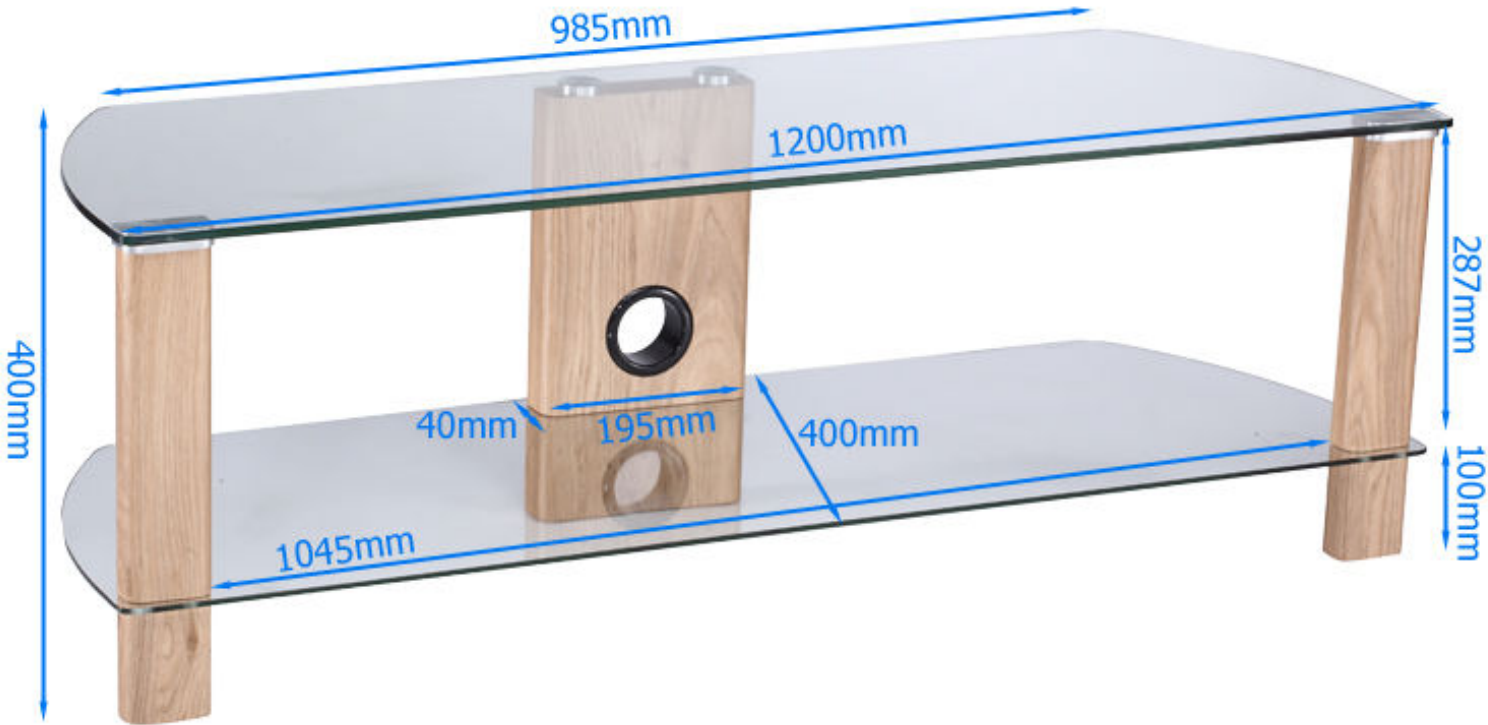

Century 1200

ADCE1200-

Design Highlights

- Wood effect supports
- Classic AV styling with spun aluminium disc details
- Toughened glass tested to British and European standards
- Cable Management
- Shelf suitable for Sound Bars with a maximum width of 1150mm
- EAN – Light Oak: 5030752018331
Walnut: 5030752018324
Walnut / Black Glass: 5030752018829

With its simplistic, open design the Century TV stand is both attractive and functional. It features 2 toughened glass shelves and central cable management for maintaining a tidy look.

Light Oak

Walnut

Walnut/Black

 www.alphasondesigns.com

 CSEurope@Dorel.com

 01942 524100

 Dorel Home Furnishings Europe Ltd, 244 Swan Lane, Hindley Green, Wigan, UK, WN2 4EY

Century 1200

ADCE1200-

SPECIFYING

Max screen size (mm)	55"
Maximum load (kg)	50
Shelf load weights (kg)	Top: 40 Bot.: 30
Safety glass thickness (mm)	Top: 10 Bot.: 8
Product Weight (kg)	18.15
Dims: H 400 x W 1200 x D 400 (mm)	

PACKAGING

Number of Boxes	1
Width (mm)	1305
Height (mm)	100
Depth (mm)	490
Weight (kg)	20