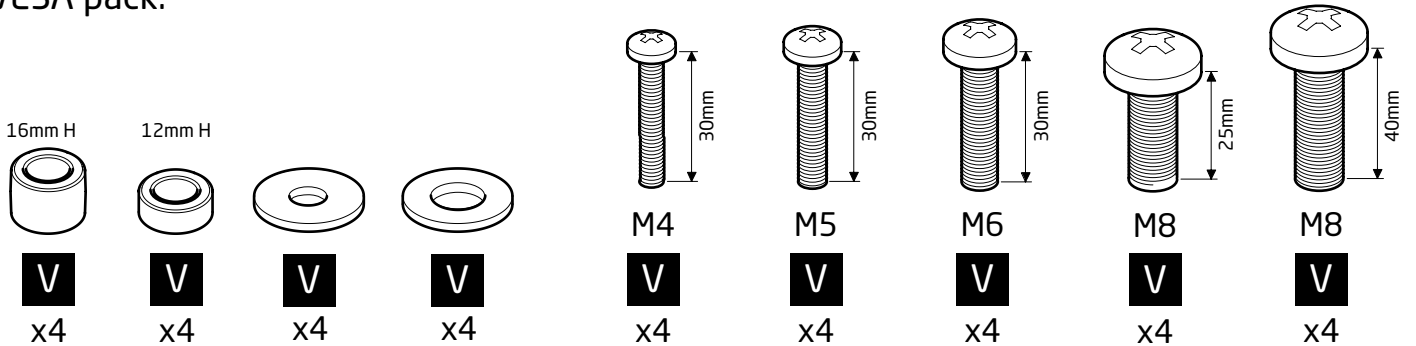

Continue for UNIFIT TV BRACKET assembly instructions (ITEM SOLD SEPARATELY)

VESA pack.

1 x2

2

3

4

5

1