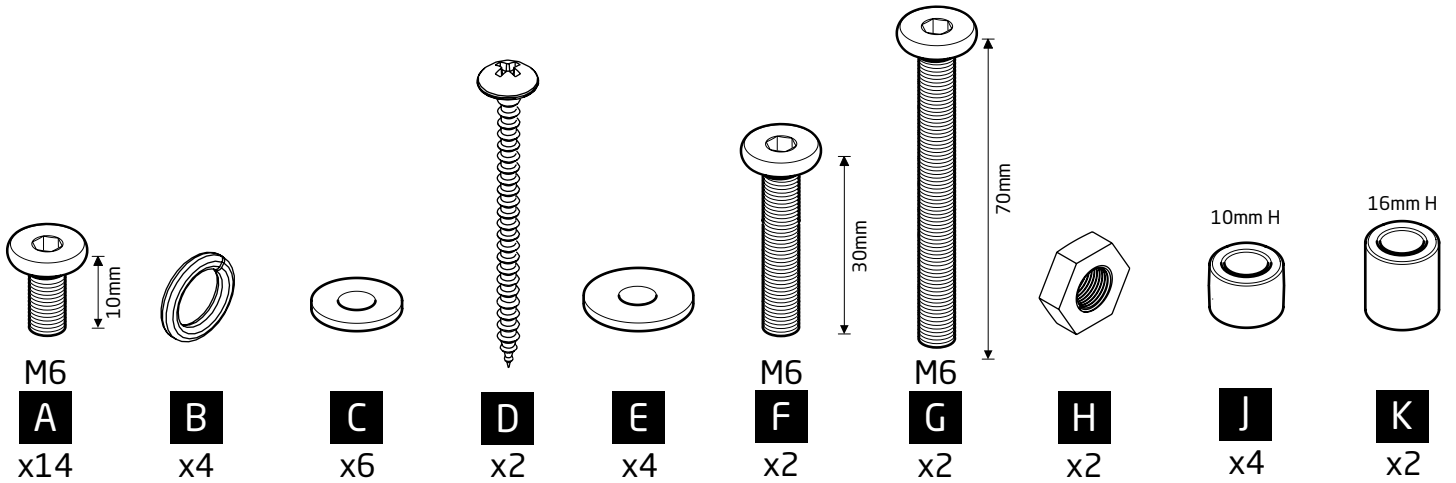

Continue for UNIFIT TV BRACKET assembly instructions (ITEM SOLD SEPARATELY)

VESA pack.

1 x2

2

3

4

5

1