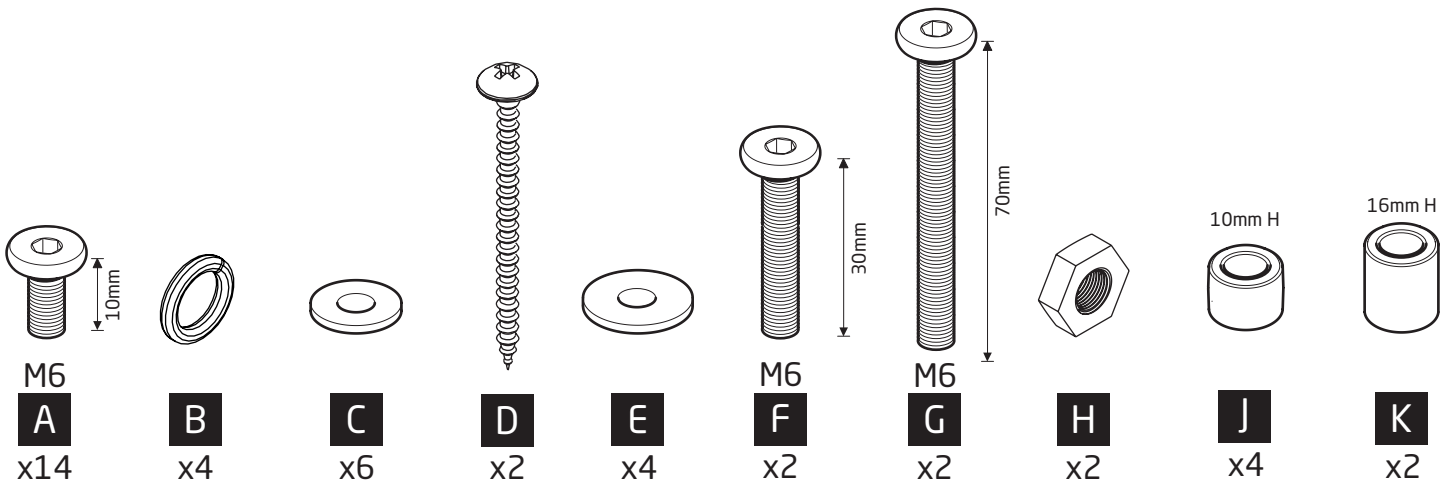

U x2

Ø8 x 2mm

V x4

Ø38 x 3mm

W x6

1

2

3

13

14

15

16

Continue for UNIFIT TV BRACKET assembly instructions (ITEM SOLD SEPARATELY)

VESA pack.

1 x2

2