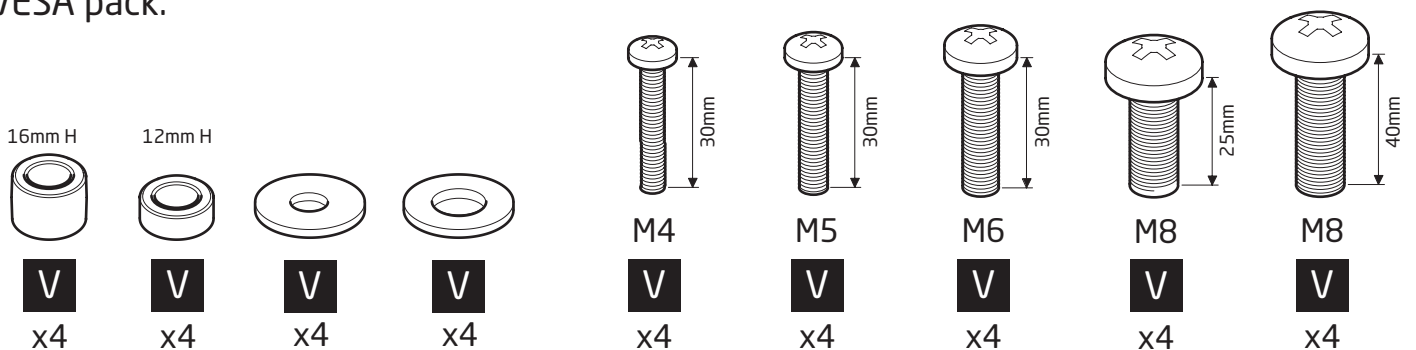

13

14

15

16

Continue for UNIFIT TV BRACKET assembly instructions (ITEM SOLD SEPARATELY)

VESA pack.

1 x2

2