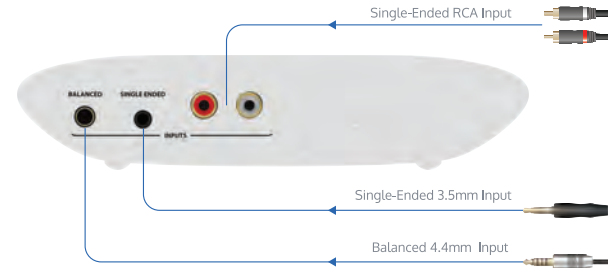

ZEN CAN

Quick Start Guide

1 Power

2 Inputs

3 Input Selection

Press for the following input options:

- 1: RCA
- 2: Single-Ended 3.5mm
- 3: Balanced 4.4mm

4 Outputs

5 Volume

6 EQ Mode Selection

Short press

XBass+

>

XSpace

>

Game

>

Movie

Long press for

MEMS

7 Gain

Adjust the gain for comfortable volume

0dB

+6dB