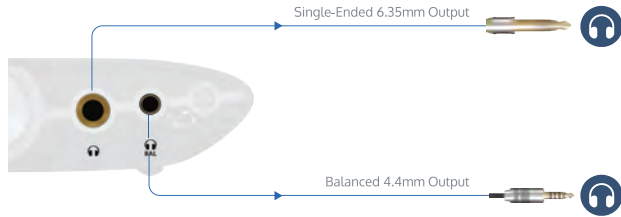

ZEN CAN

Quick Start Guide

1 Power

2 Inputs

3 Input Selection

Press for the following input options:

- 1: RCA
- 2: Single-Ended 3.5mm
- 3: Balanced 4.4mm

4 Outputs