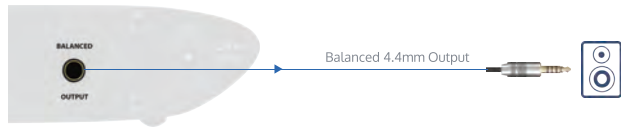

ZEN CAN

Quick Start Guide

1 Power

2 Inputs

3 Input Selection

Press for the following input options:

- 1: RCA
- 2: Single-Ended 3.5mm
- 3: Balanced 4.4mm

4 Outputs

5 Volume

6 EQ Mode Selection

Short press

XBass+

>

XSpace

>

Game

>

Movie

Long press for

MEMS

7 Gain

Adjust the gain for comfortable volume

0dB

+6dB