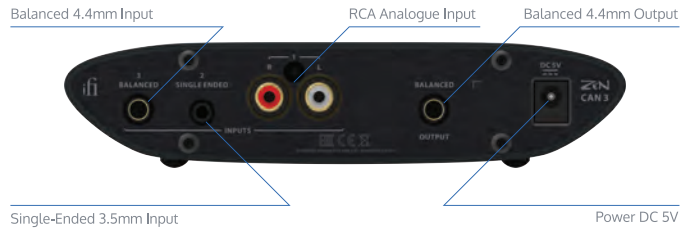

ZEN CAN

Quick Start Guide

1 Power

2 Inputs

3 Input Selection

Press for the following input options:

- 1: RCA
- 2: Single-Ended 3.5mm
- 3: Balanced 4.4mm

4 Outputs

>

Movie

Long press for

MEMS

7 Gain

Adjust the gain for comfortable volume

0dB

+6dB