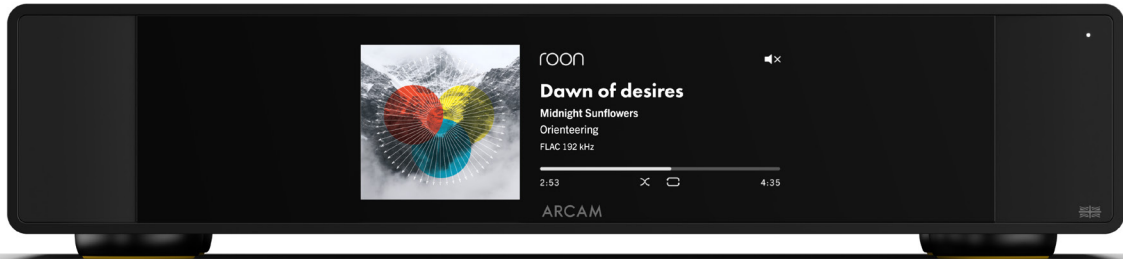

Services	
Works with (apps)	ARCAM Rada Spotify Connect Tidal Connect Roon
Works with (services)	Apple Airplay Chromecast
ARCAM Rada supported services (Global)	Internet Radio Podcasts UPnP USB Media (using USB-A mass storage input)
Audio Section	
Supported media:	FLAC, WAV (LPCM), AAC, ALAC, AIFF, DSD (up to 1024), MP3, MP4, OGG, WMA
Supported Bit depth:	16, 24, 32
Supported sample rates (kHz):	Up to 768 kHz
Gapless Playback:	Yes
Digital Audio Outputs	1x Coaxial (RCA), 1x Optical (Toslink)
Analogue Audio Outputs	1x Stereo (RCA) pair
Wireless Specification	
Wi-Fi Network	IEEE 8002.11 a/b/g/n/ac/ax (2.4GHz/5GHz)
2.4G Wi-Fi Transmitter Frequency Range and Power	2400-2483.5 MHz (USA 11 Channels, Europe and Others 13 Channels): <20dBm
5G Wi-Fi Transmitter Frequency Range and Power	5150-5250 MHz <23dBm, 5250-5350 MHz & 5470-5725 MHz <20dBm, 5725-5850 MHz <14dBm
General	
Mains voltage	100V or 110–120V or 220–240V, 50–60Hz
Power consumption	25W
Power consumption (Eco standby)	<0.5W
Dimensions W x D (including speaker terminals) x H (including feet)	431 x 344 x 98mm
Weight (net)	5 kg
Weight (packed)	7 kg
Supplied accessories	Mains lead(s) Remote control with 2 x AAA batteries Control Cable Quick Start Guide Important Safety Instructions