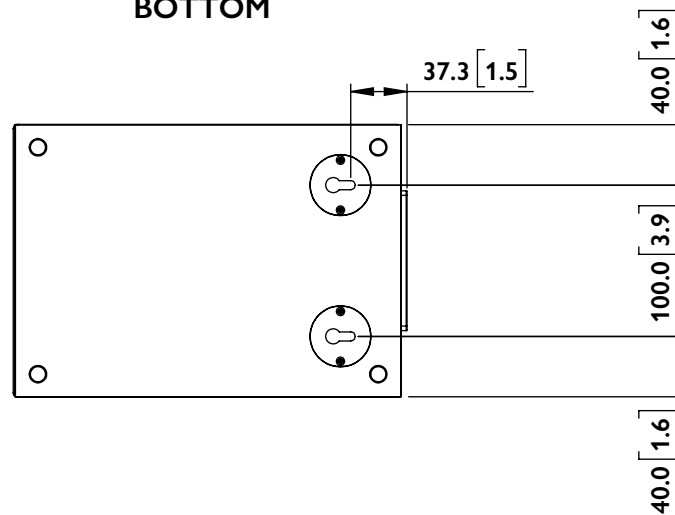

FRONT

SIDE

BACK

BOTTOM

Q SERIES
Q8 Meta

UNIT: MM [INCH]

FRONT

SIDE

BACK

BOTTOM

Q SERIES
Q8 Meta

UNIT: MM [INCH]