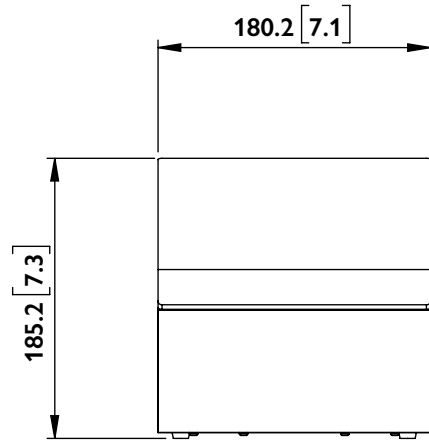

FRONT

SIDE

BACK

BOTTOM

Q SERIES
Q8 Meta

UNIT: MM [INCH]

FRONT

SIDE

BACK

BOTTOM

Q SERIES
Q8 Meta

UNIT: MM [INCH]