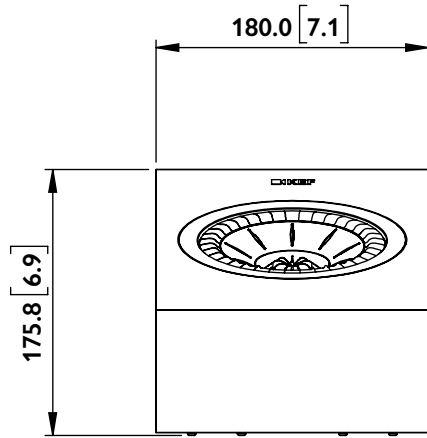

FRONT

SIDE

BACK

BOTTOM

Q SERIES
Q8 Meta

UNIT: MM [INCH]

FRONT

SIDE

BACK

BOTTOM

Q SERIES
Q8 Meta

UNIT: MM [INCH]