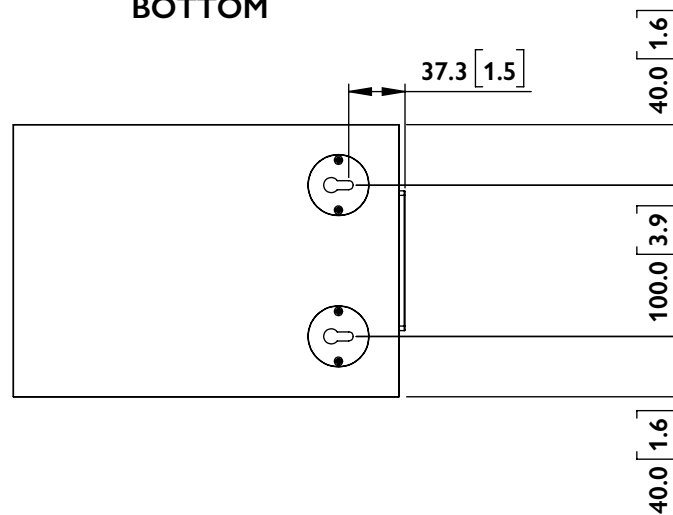

FRONT

SIDE

BACK

BOTTOM

Q SERIES
Q8 Meta

UNIT: MM [INCH]

FRONT

SIDE

BACK

BOTTOM

Q SERIES
Q8 Meta

UNIT: MM [INCH]