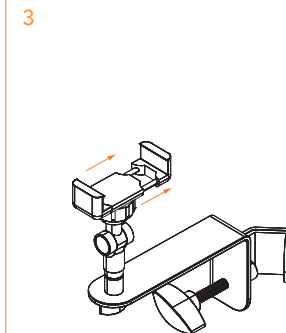

CLIP ON-PHONE/TABLET HOLDER SETUP GUIDE G4M-THC

CONTENTS

OBSAH INHOLD INHALT CONTENIDO CONTENUTO
INHOUD INNHOLD ZAWARTOŚĆ CONTEÚDO VSEBINA OBSAH
SISÁLTÖ INNEHÅLL

SETUP

INSTALACE OPSÆTNING AUFBAU MONTAJE INSTALLATION MONTAGGIO INSTALLATIE OPPSETT KONFIGURACJA MONTAGEM NASTAVITEV INŠTALÁCIA ASENVUS INSTÄLLNING