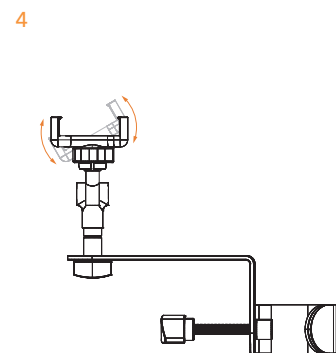

CLIP ON-PHONE/TABLET HOLDER SETUP GUIDE G4M-THC

CONTENTS

OBSAH INHOLD INHALT CONTENIDO CONTENUTO
INHOUD INNHOLD ZAWARTOŚĆ CONTEÚDO VSEBINA OBSAH
SISÁLTÖ INNEHÅLL

SETUP

INSTALACE OPSÆTNING AUFBAU MONTAJE INSTALLATION MONTAGGIO INSTALLATIE OPPSETT KONFIGURACJA MONTAGEM NASTAVITEV INŠTALÁCIA ASENVUS INSTÄLLNING