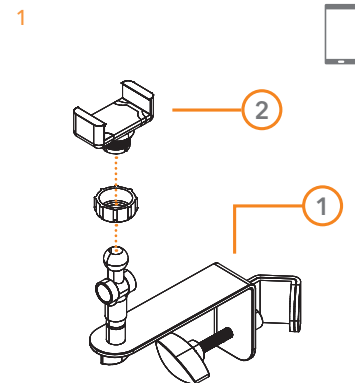

CLIP ON-PHONE/TABLET HOLDER SETUP GUIDE G4M-THC

CONTENTS

OBSAH INHOLD INHALT CONTENIDO CONTENUTO
INHOUD INNHOLD ZAWARTOŚĆ CONTEÚDO VSEBINA OBSAH
SISÁLTÖ INNEHÅLL

SETUP

INSTALACE OPSÆTNING AUFBAU MONTAJE INSTALLATION MONTAGGIO INSTALLATIE OPPSETT KONFIGURACJA MONTAGEM NASTAVITEV INŠTALÁCIA ASENVUS INSTÄLLNING