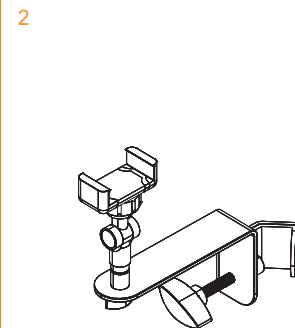

CLIP ON-PHONE/TABLET HOLDER SETUP GUIDE G4M-THC

CONTENTS

OBSAH INHOLD INHALT CONTENIDO CONTENUTO
INHOUD INNHOLD ZAWARTOŚĆ CONTEÚDO VSEBINA OBSAH
SISÁLTÖ INNEHÅLL

SETUP

INSTALACE OPSÆTNING AUFBAU MONTAJE INSTALLATION MONTAGGIO INSTALLATIE OPPSETT KONFIGURACJA MONTAGEM NASTAVITEV INŠTALÁCIA ASENVUS INSTÄLLNING