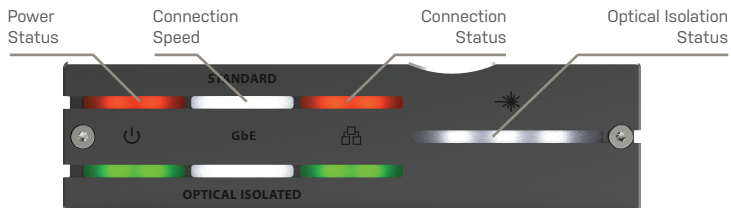

LAN iPURIFIER PRO

SilentPower_{by}ifi

Quick Start Guide

Scan the QR code for our set up guide video

For more information, please refer to the user manual.

LAN iPURIFIER PRO

SilentPower_{by} .fi

Quick Start Guide