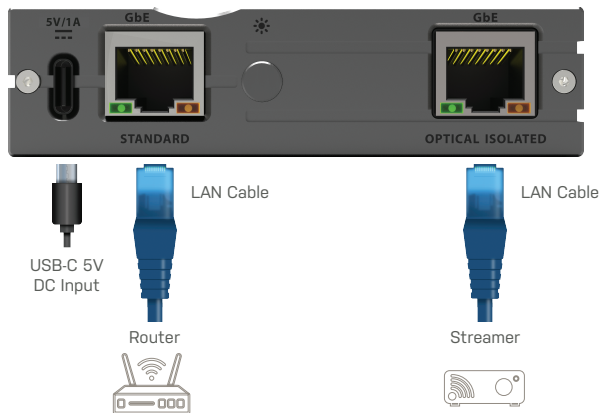

LAN iPURIFIER PRO

SilentPower_{by}ifi

Quick Start Guide

Scan the QR code for our set up guide video

For more information, please refer to the user manual.

LAN iPURIFIER PRO

SilentPower_{by} .fi

Quick Start Guide