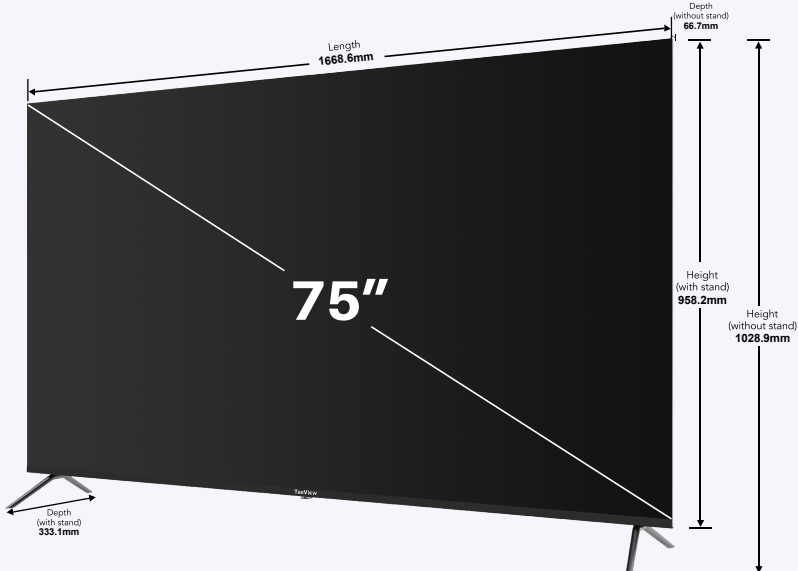

Hardware Configuration

OS	Web OS RT2874
CPU	ARM cortex-CA55*4
GPU	Mali G31 MP2-High speed
RAM/ROM	1.5GB/8GB
Wi-Fi	IEEE 802.11a/b/g/n/ac
BT	5.1

Interface

Side input	HDMIx3, USB2.0x2, HEADPHONEx1, CI/CI+x1
Down input	OPTICAL x1, RJ45x1, AVx1, RFx1

DVB Spec

Demodulation	DVB-T : COFDM 2/8K, QPSK, 16QAM, 64QAM DVB-T2 : QPSK, 16QAM, 64QAM, 256QAM
Video System	MPEG-2,MPEG-4,H.264,H.265
Basic Functions	EPG, Subtitle
Bandwidth	7MHz/8MHz

Sound System/Mechanical

Speaker	2X8W
Front Control (key)	1key
Container Loading(40HQ)/6A	202pcs(Uneven placement)

Power

Power Requirements	100-240V~ 50/60HZ
Power Consumption without OPS ..	320W
Standby	≤ 0.5W
Engery	F

Dimensions

Product Dimensions	1668.6x1028.9x333.1mm
Box Dimensions	1850x1125x172mm
Net Weight	22.7KG
Gross Weight	32.3KG
Vesa size	400 x 200mm

Ambient Conditions

Operation Temperature	0°- 40°C
Storage Temperature	-20° ~ 60°C
Storage Humidity	10 - 90% RH

Accessories

Battery	x1
Remote Control	x1
Usermanual	x1

Major apps supported

NETFLIX, Youtube, Prime video, Disney+, Apple TV app.

TeeView

Aftersales support email or helpline: Aftersales-uk@hkcelec.com / (0044)01656 521007
Importer: INNOVIEW INTERNATIONAL LIMITED
Address: C10, Queens Road, Bridgend, CF31 3UT