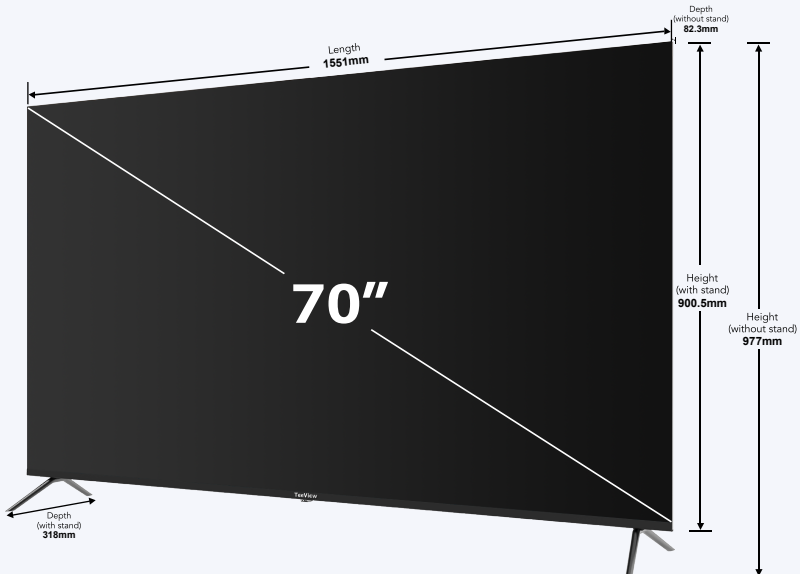

Hardware Configuration

OS	Web OS RT2874
CPU	ARM cortex-CA55*4
GPU	Mali G31 MP2-High speed
RAM/ROM	1.5GB/8GB
Wi-Fi	IEEE 802.11a/b/g/n/ac
BT	5.1

Interface

Side input	HDMIx3, USB2.0x2, HEADPHONEx1, CI/CI+x1
Down input	OPTICAL x1, RJ45x1, AVx1, RFx1

DVB Spec

Demodulation	DVB-T : COFDM 2/8K, QPSK, 16QAM, 64QAM DVB-T2 : QPSK, 16QAM, 64QAM, 256QAM
Video System	MPEG-2,MPEG-4,H.264,H.265
Basic Functions	EPG, Subtitle
Bandwidth	7MHz/8MHz

Sound System/Mechanical

Speaker	2X8W
Front Control (key)	1key
Container Loading(40HQ)/6A	228pcs(Uneven placement)

Power

Power Requirements	100-240V~ 50/60HZ
Power Consumption without OPS ..	160W
Standby	≤ 0.5W
Engery	F

Dimensions

Product Dimensions	1551x977x318mm
Box Dimensions	1650x1000x142mm
Net Weight	19.6KG
Gross Weight	25.2KG
Vesa size	400 x 400mm

Ambient Conditions

Operation Temperature	0°- 40°C
Storage Temperature	-20° ~ 60°C
Storage Humidity	10 - 90% RH

Accessories

Battery	x1
Remote Control	x1
Usermanual	x1

Major apps supported

NETFLIX, Youtube, Prime video, Disney+, Apple TV app.

TeeView

Aftersales support email or helpline: Aftersales-uk@hkcelec.com / (0044) (0)1656 521007
Importer: INNOVIEW INTERNATIONAL LIMITED
Address: C10, Queens Road, Bridgend, CF31 3UT