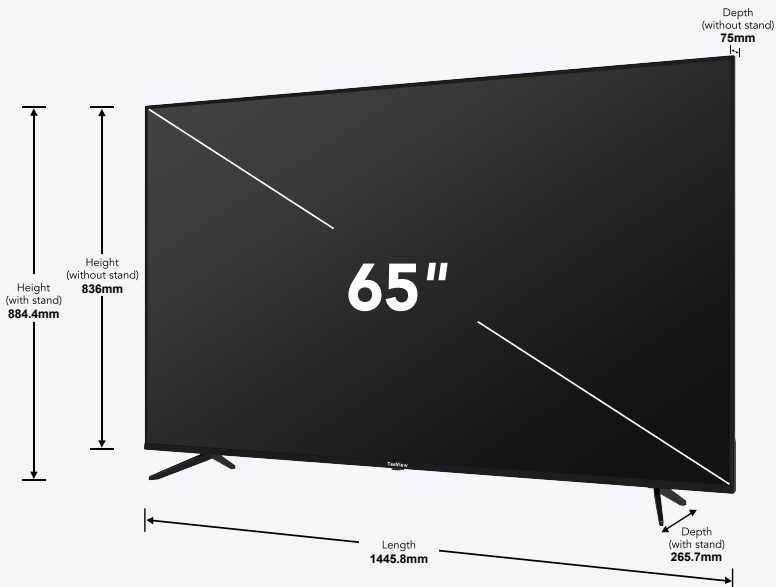

Hardware Configuration

OS	Tizen
CPU	ARM CA53 Quad-corex
GPU	Mali-G52-2EE MC1
RAM/ROM	1G Byte(Internal)+512M Byte (External)/8G Byte
Wi-Fi	2.4G/5G
BT	5.1

Interface

Side input	HDMIx1, RFx1, USBx2, Clx1
Down input	OPTICAL OUTx, CVBS/AUDIOx1, HDMIx2, RJ45x1

DVB Spec

Demodulation	DVBT:QPSK 16/64QAM, DVBC:16/32/64/128/256QAM
Video System	MPEG-2,MPEG-4,H.264,H.265
Basic Functions	EPG, Subtitle
Max Storage Channels	DVBT 1000CH/DVBC 1000CH
Bandwidth	VHF: 7MHz UHF: 8MHz

Sound System/Mechanical

Speaker	2X8W
Front Control (key)	1key
Container Loading(40HQ)/6A	230pcs(Uneven placement)

Power

Power Requirements	100-240V~ 50/60HZ
Power Consumption without OPS ..	160W
Standby	≤ 0.5W
Engery	F-G

Dimensions

Product Dimensions	1445.8x884.4x265.7mm
Box Dimensions	1597x930x171mm
Net Weight	15.2KG
Gross Weight	21.6KG
Vesa size	300 x 400mm

Ambient Conditions

Operation Temperature	0°- 40°C
Storage Temperature	-20°~ 60°C
Storage Humidity	10 - 90% RH

Accessories

Battery	x1
Remote Control	x1
Usermanual	x1

Major apps supported

NETFLIX, Youtube, Prime video, Disney+, SAMSUNG TV Plus

TeeView

Aftersales support email or helpline: Aftersales-uk@hkcelec.com / (0044)(0)1656 521007
Importer: INNOVIEW INTERNATIONAL LIMITED
Address: C10, Queens Road, Bridgend, CF31 3UT