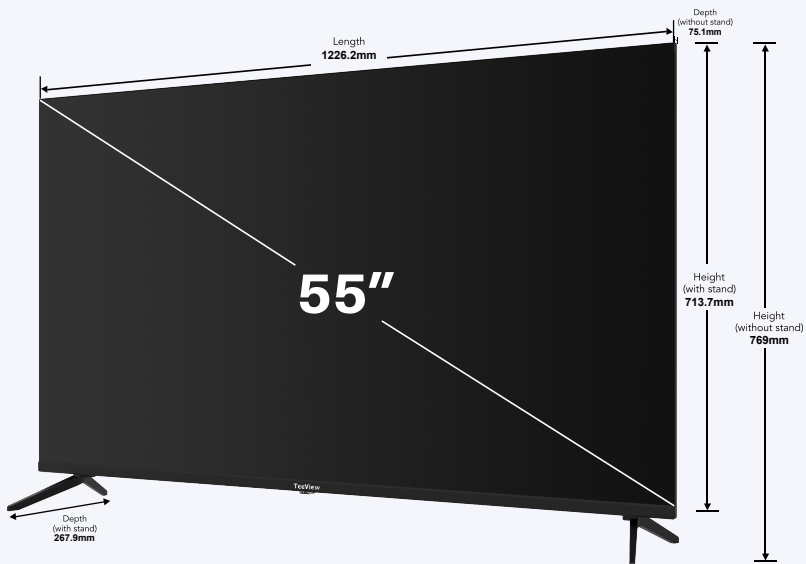

Hardware Configuration

OS	Tizen
CPU	ARM CA53 Quad-corex
GPU	Mali-G52-2EE MC1
RAM/ROM	1G Byte(Internal)+512M Byte (External)/8G Byte
Wi-Fi	2.4G/5G
BT	5.1

Interface

Side input	HDMIx1, RFx1, USBx2, Clx1
Down input	OPTICAL OUTx, CVBS/AUDIOx1, HDMIx2, RJ45x1

DVB Spec

Demodulation	DVBT:QPSK 16/64QAM, DVBC:16/32/64/128/256QAM
Video System	MPEG-2,MPEG-4,H.264,H.265
Basic Functions	EPG, Subtitle
Max Storage Channels	DVBT 1000CH/DVBC 1000CH
Bandwidth	VHF: 7MHz UHF: 8MHz

Sound System/Mechanical

Speaker	2X8W
Front Control (key)	1key
Container Loading(40HQ)/6A	369pcs(Uneven placement)

Power

Power Requirements	100-240V~ 50/60HZ
Power Consumption without OPS ..	120W
Standby	≤ 0.5W
Engery	F-G

Dimensions

Product Dimensions	1226.2x769x267.9mm
Box Dimensions	1339x805x158mm
Net Weight	11KG
Gross Weight	21.6KG
Vesa size	300 x 400mm

Ambient Conditions

Operation Temperature	0°- 40°C
Storage Temperature	-20°~ 60°C
Storage Humidity	10 - 90% RH

Accessories

Battery	x1
Remote Control	x1
Usermanual	x1

Major apps supported

NETFLIX, Youtube, Prime video, Disney+, SAMSUNG TV Plus

TeeView

Aftersales support email or helpline: Aftersales-uk@hkcelec.com / (0044)(0)1656 521007
Importer: INNOVIEW INTERNATIONAL LIMITED
Address: C10, Queens Road, Bridgend, CF31 3UT