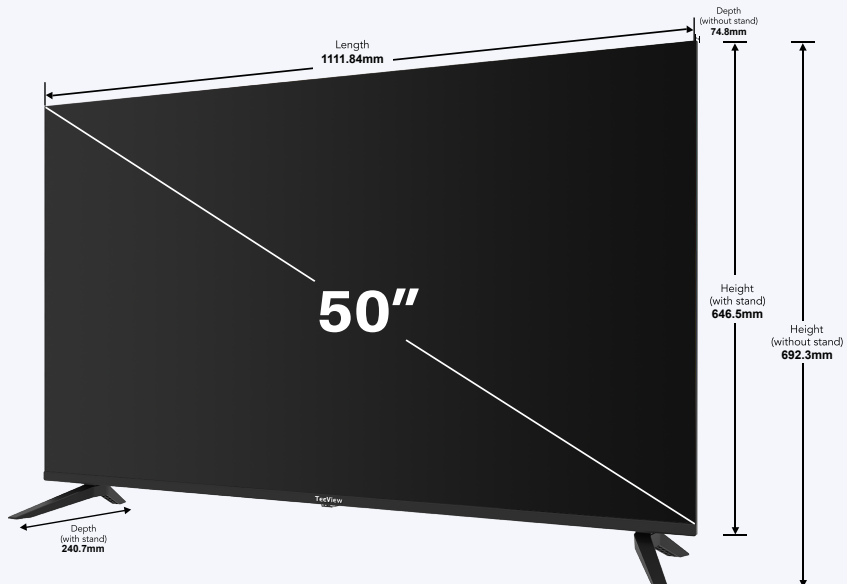

Hardware Configuration

OS	Tizen
CPU	ARM CA53 Quad-corex
GPU	Mali-G52-2EE MC1
RAM/ROM	1G Byte(Internal)+512M Byte (External)/8G Byte
Wi-Fi	2.4G/5G
BT	5.1

Interface

Side input	HDMIx1, RFx1, USBx2, Clx1
Down input	OPTICAL OUTx, CVBS/AUDIOx1, HDMIx2, RJ45x1

DVB Spec

Demodulation	DVBT:QPSK 16/64QAM, DVBC:16/32/64/128/256QAM
Video System	MPEG-2,MPEG-4,H.264,H.265
Basic Functions	EPG, Subtitle
Max Storage Channels	DVBT 1000CH/DVBC 1000CH
Bandwidth	VHF: 7MHz UHF: 8MHz

Sound System/Mechanical

Speaker	2X8W
Front Control (key)	1key
Container Loading(40HQ)/6A	450pcs(Uneven placement)

Power

Power Requirements	100-240V~ 50/60HZ
Power Consumption without OPS ..	120W
Standby	≤ 0.5W
Engery	F-G

Dimensions

Product Dimensions	1111.84x692.3x240.7mm
Box Dimensions	1183x719.5x135.2mm
Net Weight	9.5KG
Gross Weight	12.2KG
Vesa size	300 x 400mm

Ambient Conditions

Operation Temperature	0°- 40°C
Storage Temperature	-20° ~ 60°C
Storage Humidity	10 - 90% RH

Accessories

Battery	x1
Remote Control	x1
Usermanual	x1

Major apps supported

NETFLIX, Youtube, Prime video, Disney+, SAMSUNG TV Plus

TeeView

Importer: INNOVIEW INTERNATIONAL LIMITED

Address: C10, Queens Road, Bridgend, CF31 3UT