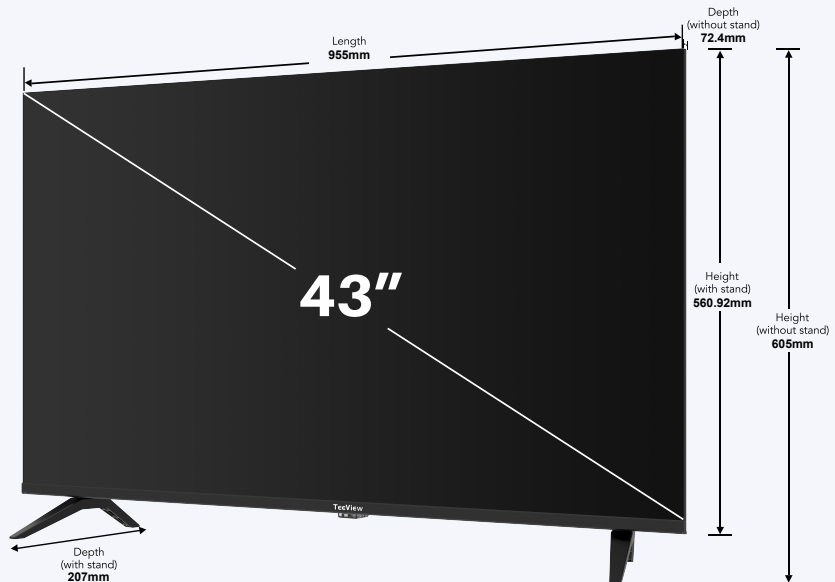

Hardware Configuration

OS	Tizen
CPU	ARM CA53 Quad-corex
GPU	Mali-G52-2EE MC1
RAM/ROM	1G Byte(Internal)+512M Byte (External)/8G Byte
Wi-Fi	2.4G/5G
BT	5.1

Interface

Side input	HDMIx1, RFx1, USBx2, Clx1
Down input	OPTICAL OUTx, CVBS/AUDIOx1, HDMIx2, RJ45x1

DVB Spec

Demodulation	DVBT:QPSK 16/64QAM, DVBC:16/32/64/128/256QAM
Video System	MPEG-2,MPEG-4,H.264,H.265
Basic Functions	EPG, Subtitle
Max Storage Channels	DVBT 1000CH/DVBC 1000CH
Bandwidth	VHF: 7MHz UHF: 8MHz

Sound System/Mechanical

Speaker	2X8W
Front Control (key)	1key
Container Loading(40HQ)/6A	684pcs(Uneven placement)

Power

Power Requirements	100-240V~ 50/60HZ
Power Consumption without OPS ..	75W
Standby	≤ 0.5W
Engery	F-G

Dimensions

Product Dimensions	955x605x207mm
Box Dimensions	1020x616x128mm
Net Weight	6.7KG
Gross Weight	9.2KG
Vesa size	200 x 200mm

Ambient Conditions

Operation Temperature	0°- 40°C
Storage Temperature	-20° ~ 60°C
Storage Humidity	10 - 90% RH

Accessories

Battery	x1
Remote Control	x1
Usermanual	x1

Major apps supported

NETFLIX, Youtube, Prime video, Disney+, SAMSUNG TV Plus

TeeView

Importer: INNOVIEW INTERNATIONAL LIMITED

Address: C10, Queens Road, Bridgend, CF31 3UT