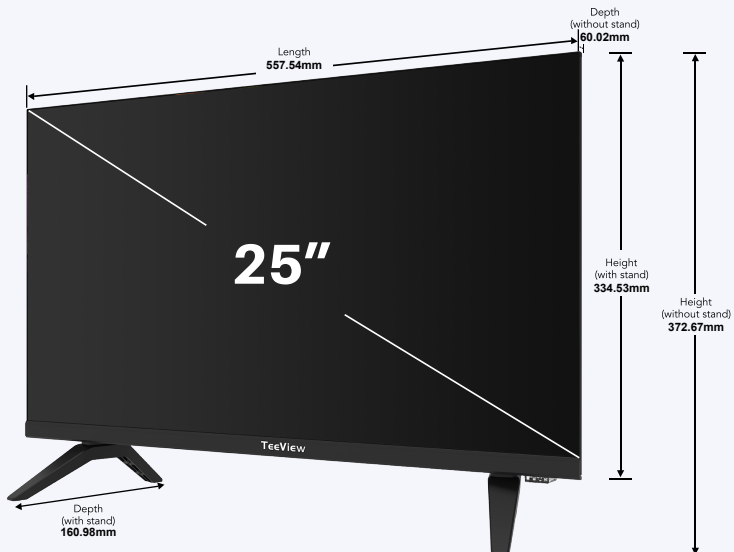

Hardware Configuration

OS	Tizen
CPU	ARM CA53 Quad-corex
GPU	Mali-G52-2EE MC1
RAM/ROM	1G + 8G
Wi-Fi	2.4G/5G
BT	5.0

Interface

Side input	HDMIx1, RFx1, USBx2, Cx1
Down input	OPTICAL x1, CVBS/AUDIO INx1, HDMIx2, RJ45x1

DVB Spec

Demodulation	DVBT:QPSK 16/64QAM, DVBC:16/32/64/128/256QAM
Video System	MPEG-2,MPEG-4,H.264,H.265
Basic Functions	EPG, Subtitle
Max Storage Channels	DVBT 1000CH/DVBC 1000CH
Bandwidth	VHF: 7MHz UHF: 8MHz

Sound System/Mechanical

Speaker	2X8W
Front Control (key)	1key
Container Loading(40HQ)/6A	4130pcs(Uneven placement)

Power

Power Requirements	100-240V~ 50/60HZ
Power Consumption without OPS ..	40W
Standby	≤ 0.5W
Engery	F-G

Dimensions

Product Dimensions	557.54x372.67x160.98mm
Box Dimensions	601x372x77mm
Net Weight	2.6KG
Gross Weight	3.4KG
Vesa size	100 x 100mm

Ambient Conditions

Operation Temperature	0°- 40°C
Storage Temperature	-20°~ 60°C
Storage Humidity	10 - 90% RH

Accessories

Battery	x1
Remote Control	x1
Usermanual	x1

Major apps supported

NETFLIX, Youtube, Prime video, Disney+, SAMSUNG TV Plus

TeeView

Aftersales support email or helpline: Aftersales-uk@hkcelec.com / (0044)(0)1656 521007

Importer: INNOVIEW INTERNATIONAL LIMITED

Address: C10, Queens Road, Bridgend, CF31 3UT