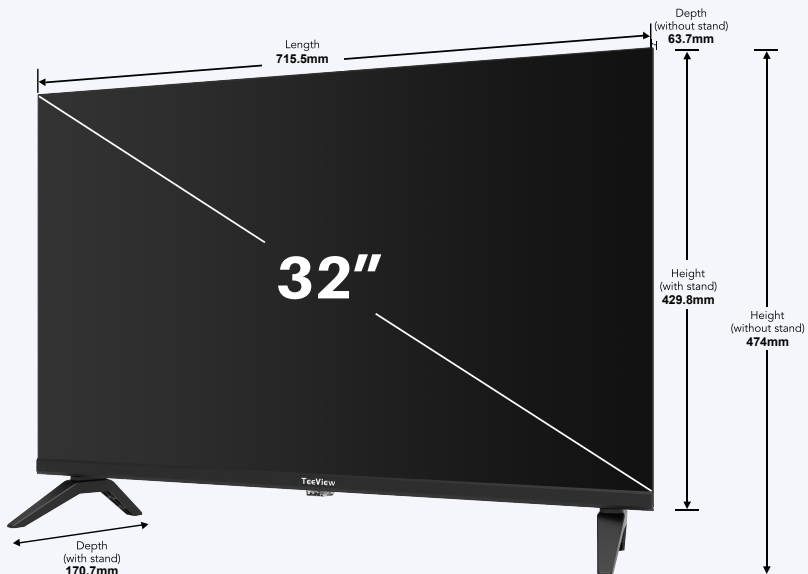

Hardware Configuration

OS	Tizen
CPU	ARM CA53 Quad-corex
GPU	Mali-G52-2EE MC1
RAM/ROM	1G + 8G
Wi-Fi	2.4G/5G
BT	5.0

Interface

Side input	HDMIx1, RFX1, USBx2, Clx1
Down input	OPTICAL x1, CVBS/AUDIO IN x1, HDMIx2, RJ45x1

DVB Spec

Demodulation	DVBT:QPSK 16/64QAM, DVBC:16/32/64/128/256QAM
Video System	MPEG-2,MPEG-4,H.264,H.265
Basic Functions	EPG, Subtitle
Max Storage Channels	DVBT 1000CH/DVBC 1000CH
Bandwidth	VHF: 7MHz UHF: 8MHz

Sound System/Mechanical

Speaker	2X8W
Front Control (key)	1key
Container Loading(40HQ)/6A	2655pcs(Uneven placement)

Power

Power Requirements	100-240V~ 50/60HZ
Power Consumption without OPS ..	50W
Standby	≤ 0.5W
Engery	F-G

Dimensions

Product Dimensions	715.5x474x170.7mm
Box Dimensions	765x470x85mm
Net Weight	3.5KG
Gross Weight	4.7KG
Vesa size	100 x 100mm

Ambient Conditions

Operation Temperature	0°- 40°C
Storage Temperature	-20°~ 60°C
Storage Humidity	10 - 90% RH

Accessories

Battery	x1
Remote Control	x1
Usermanual	x1

Major apps supported

NETFLIX, Youtube, Prime video, Disney+, SAMSUNG TV Plus

TeeView

Aftersales support email or helpline: Aftersales-uk@hkcelec.com / (0044)(0)1656 521007
Importer: INNOVIEW INTERNATIONAL LIMITED
Address: C10, Queens Road, Bridgend, CF31 3UT