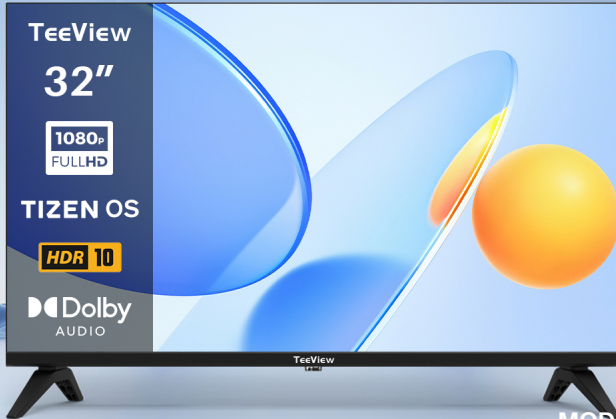

TeeView

32"

MODEL NO. : TV32NFT-UK
EAN CODE : 6940017319655

Full screen HD display for crisp and realistic images.

With the introduction of a new generation optical bonding technology, Teeview TV frames can be made thinner. It allows a larger display area while maintaining a neat and contemporary design.

Amazing sound with Dolby Audio technology. With this technology the TV provides crystal clarity, easy-to-hear dialogue, greater detail, and realistic surround sound to make the entertainment you love even better.

TIZEN

Smart TV powered by Tizen, stream your favorite shows. Play games. Work out with a trainer. Discover your must-have apps and streaming services all just a few clicks away.

Display

Size	32"
Brightness	180cd/m ²
Resolution	FHD 1920×1080
Gamut	Follow O/C
Screen type	DLED
Aspect ratio	16:9
Display colors	1.07G/8bit+FRC
Response Time	8,5 ms
Refreshing Frequency	60Hz
View Angle	178°/ 178°
Contrast	3000:1
Life time	40000 hrs (panel)