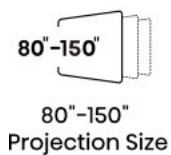

PX3TUK

Hisense

Hisense

 TriChroma Laser Source

 80-150" Adjustable Projection Size

 Dolby Vision Atmos

 Xbox-Certified Gaming Experience

 Ultra Short Throw

Screen model mark: **HSN**

Type: **4K Smart Laser Cinema**

Cabinet material: **Plastic**

Panel aspect ratio: **16:9**

Throw ratio: **0.22**

Resolution max.: **4K Ultra HD 3840x2160**

Wide colour gamut

Frequency: **50-60 Hz**

Supported picture formats: **JPEG, BMP, PNG, GIF**

Gross weight: **11.6 kg**

Net weight: **9 kg**

Product position at packing: **Vertical**

Dimensions of packed product (W×H×D): **66.3 × 28.9 × 40.3 cm**

Console dimensions (W×H×D): **55 × 12 × 29.6 cm**