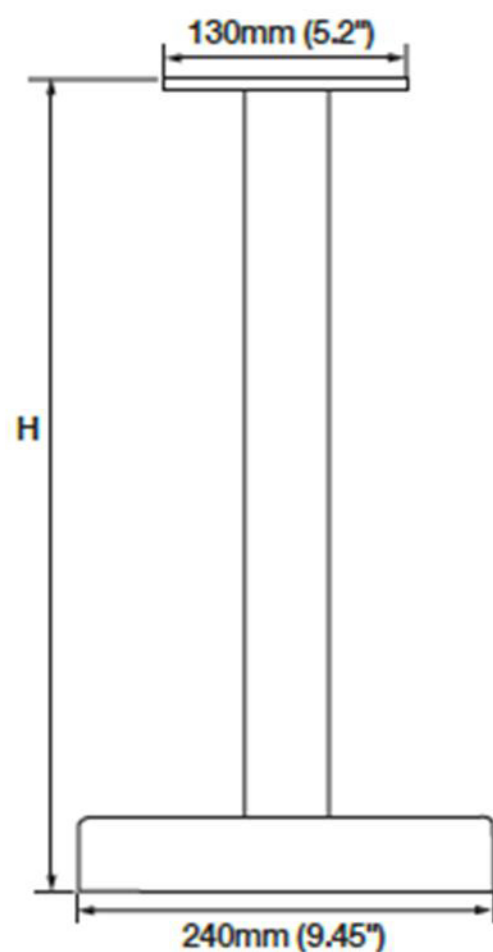

MOSECO SERIES

Model	Height 'H'
Moseco 5	515mm (20.3")
Moseco 6	615mm (24.2")
Moseco 7	715mm (28.1")
Moseco 10	1015mm (40.0")

The height of each model excluding spikes.