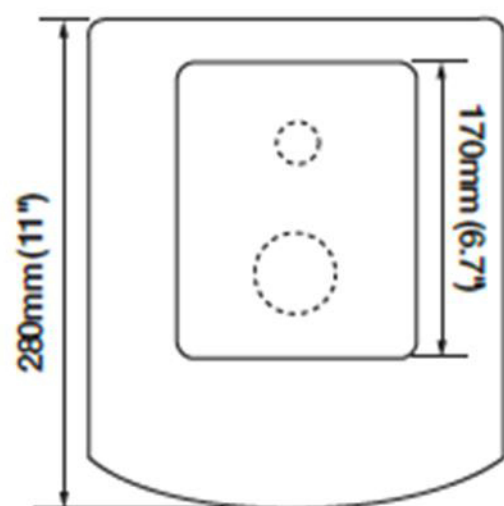

MOSECO SERIES

Model	Height 'H'
Moseco 5	515mm (20.3")
Moseco 6	615mm (24.2")
Moseco 7	715mm (28.1")
Moseco 10	1015mm (40.0")

The height of each model excluding spikes.