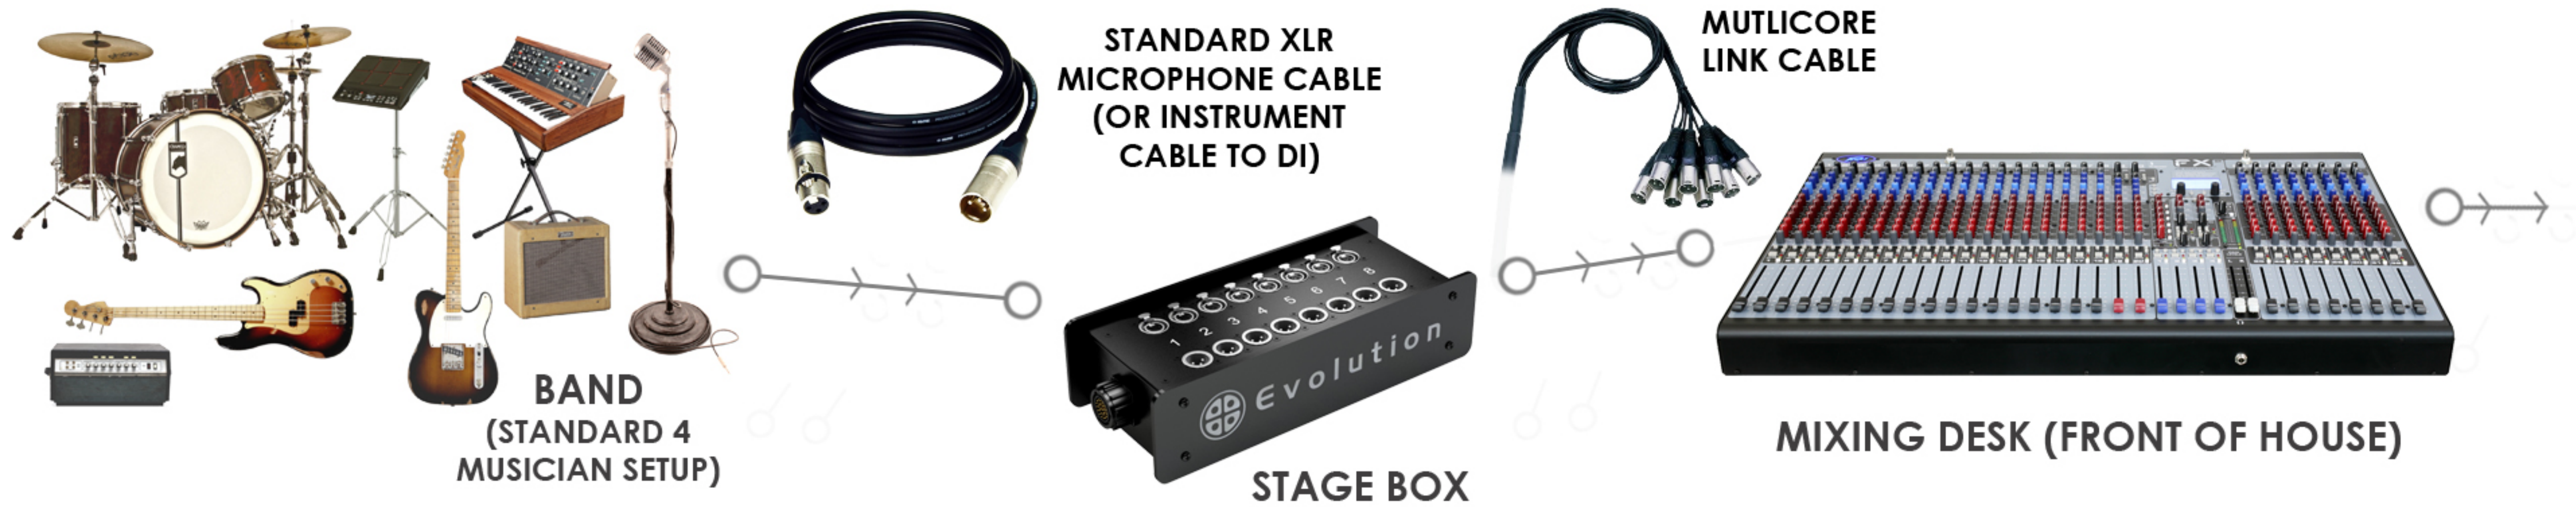

AUDIOFLY™

IN EAR MONITOR SETUPS

BASIC SETUP

**AUDIOFLY™
TEAM UK**

IN EAR MONITOR SETUP - BASIC

FOR DETAILED INTRUCTIONS ON ASSEMBLY GO TO [WWW/YOUTUBE.COM/AUDIOFLYTEAMUK](http://WWW.YOUTUBE.COM/AUDIOFLYTEAMUK)

IN EAR MONITOR SETUP - BASIC

Essentials - Standard 4 Band Member Setup				
Item	Quantity	Cost (RRP)	Recommended Retailer	Website
Samson C-que8 Headphone Amp	1	£99.99	Gear4Music	www.gear4music.com
Balanced Interconnect Cable - Female XLR to Mono 6.35mm Jack (10FT)	2	£11.98	Gear4Music	www.gear4music.com
Headphone Extention Cable - Stereo 6.3mm Male Jake to 6.3mm Female Jack Input (10FT)	4 (One Per Band Member)	£20.76	Gear4Music	www.gear4music.com
Stereo 6.35mm Male to 3.5mm Female Adaptor	4 (One Per Band Member)	£3.96	Gear4Music	www.gear4music.com