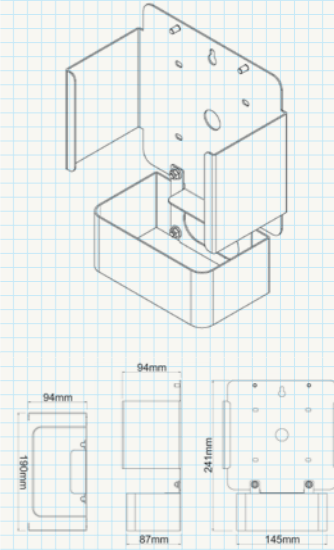

COLOUR
White ○

SIZE

POSITIONING

Cable connections at convenient position.

CONNECT WALL BRACKET

TYPE
Flat to wall

TILT
-

SWIVEL
Set at 0° / 180°

ORIENTATION
Fixed

COLOUR
White ○

SIZE

POSITIONING

Can be mounted with cables from the top or bottom. Cable cover is optional fit.

CONNECT AMP WALL BRACKET

TYPE
Flat to wall

TILT
-

SWIVEL
Set at 0° / 180°

ORIENTATION
Fixed

COLOUR
White ○

SIZE

POSITIONING

Can be mounted with cables from the top or bottom. Cable cover is optional fit.

WHAT'S IN THE BOX?

PLAY:1 BRACKET PACKAGE