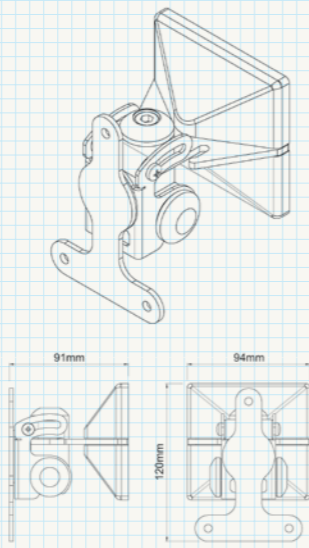

SUB
▶ Wall Bracket
▶ Black

**PLAY:1
WALL BRACKET**

TYPE
Swivel (distance to wall 19mm)

TILT
-

SWIVEL
Left 45° / Right 45°

ORIENTATION
Portrait

COLOUR
Black ● White ○

SIZE

POSITIONING

**PLAY:3
WALL BRACKET**

TYPE
Swivel (distance to wall 95mm)

TILT
Down 250° / Up 50°

SWIVEL
Left 50° / Right 50°

ORIENTATION
Portrait / Landscape

COLOUR
Black ● White ○

SIZE

POSITIONING

**PLAY:3
FLOORSTAND**

TYPE
Fixed (807mm to base of speaker)

TILT
-

SWIVEL
-

ORIENTATION
Portrait / Landscape

COLOUR
Black ● White ○

SIZE

POSITIONING

**PLAY:5
WALL BRACKET**

TYPE
Swivel (distance to wall 95mm)

TILT
Down 25° / Up 5°

SWIVEL
50° Left / 50° Right

ORIENTATION
Fixed

COLOUR
Black ● White ○

SIZE