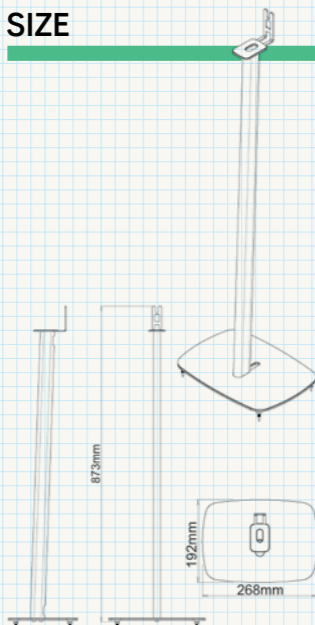

SUB
▶ Wall Bracket
▶ Black

**PLAY:1
WALL BRACKET**

TYPE
Swivel (distance to wall 19mm)

TILT
-

SWIVEL
Left 45° / Right 45°

ORIENTATION
Portrait

COLOUR
Black ● White ○

SIZE

POSITIONING

**PLAY:1
FLOORSTAND**

TYPE
Fixed (807mm to base of speaker)

TILT
-

SWIVEL
-

ORIENTATION
Portrait

COLOUR
Black ● White ○

SIZE

POSITIONING

**PLAY:3
WALL BRACKET**

TYPE
Swivel (distance to wall 95mm)

TILT
Down 250° / Up 50°

SWIVEL
Left 50° / Right 50°

ORIENTATION
Portrait / Landscape

COLOUR
Black ● White ○

SIZE

POSITIONING

**PLAY:5
WALL BRACKET**

TYPE
Swivel (distance to wall 95mm)

TILT
Down 25° / Up 5°

SWIVEL
50° Left / 50° Right

ORIENTATION
Fixed

COLOUR
Black ● White ○

SIZE