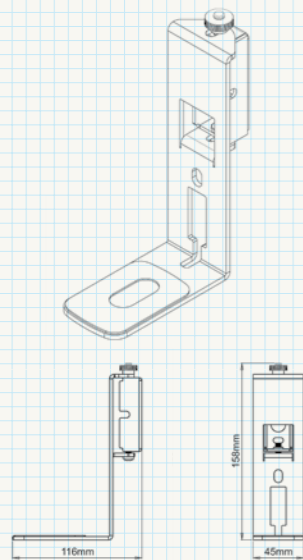

Coming Soon: Play:5 floorstand.

PLAY:5
▶ Wall Bracket
▶ Black & White

FLEXSON FOR SUB

SUPPORT YOUR SUB

The SONOS SUB adds bags of bass to your music, TV and movies, underpinning the performance of the Play speakers and Playbar. But this ace of bass doesn't have to take up floor space: with the Flexson SONOS SUB wall mount, you can lift it above carpets, skirting boards and more, all without affecting its awesome, sound. Like all Flexson products, the SONOS SUB wall-mount is bespoke built and simple to fit.

SUB
▶ Wall Bracket
▶ Black

**PLAY:1
WALL BRACKET**

TYPE
Swivel (distance to wall 19mm)

TILT
-

SWIVEL
Left 45° / Right 45°

ORIENTATION
Portrait

COLOUR
Black ● White ○

SIZE

POSITIONING

**PLAY:3
WALL BRACKET**

TYPE
Swivel (distance to wall 95mm)

TILT
Down 250° / Up 50°

SWIVEL
Left 50° / Right 50°

ORIENTATION
Portrait / Landscape

COLOUR
Black ● White ○

SIZE