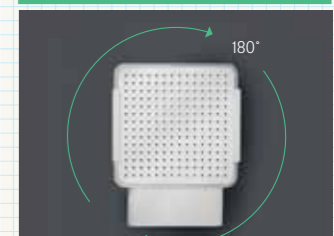

COLOUR
White ○

SIZE

POSITIONING

Cable connections at convenient position.

CONNECT WALL BRACKET

TYPE
Flat to wall

TILT
-

SWIVEL
Set at 0° / 180°

ORIENTATION
Fixed

COLOUR
White ○

SIZE

POSITIONING

Can be mounted with cables from the top or bottom. Cable cover is optional fit.

CONNECT AMP WALL BRACKET

TYPE
Flat to wall

TILT
-

SWIVEL
Set at 0° / 180°

ORIENTATION
Fixed

COLOUR
White ○

SIZE

POSITIONING

Can be mounted with cables from the top or bottom. Cable cover is optional fit.

WHAT'S IN THE BOX?

PLAY:1 BRACKET PACKAGE