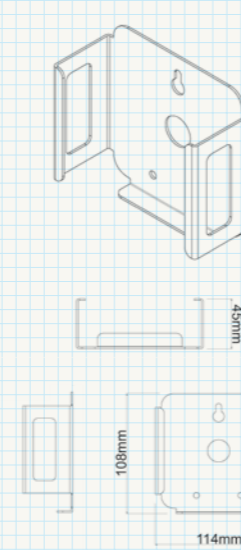

POSITIONING

**PLAY:5
WALL BRACKET**

TYPE
Swivel (distance to wall 95mm)

TILT
Down 25° / Up 5°

SWIVEL
50° Left / 50° Right

ORIENTATION
Fixed

COLOUR
Black ● White ○

SIZE

SIZE

POSITIONING

Holds subwoofer firmly whilst rubber suction pads avoid vibration.

BRIDGE WALL BRACKET

TYPE
Flat to wall

TILT
-

SWIVEL
Set at 0° / 90° / 180°

ORIENTATION
Fixed

COLOUR
White ○

SIZE

POSITIONING

Cable connections at convenient position.

CONNECT WALL BRACKET

TYPE
Flat to wall

TILT
-

SWIVEL
Set at 0° / 180°