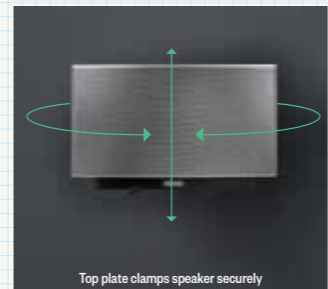

POSITIONING

**PLAY:3
WALL BRACKET**

TYPE
Swivel (distance to wall 95mm)

TILT
Down 250° / Up 50°

SWIVEL
Left 50° / Right 50°

ORIENTATION
Portrait / Landscape

COLOUR
Black ● White ○

SIZE

POSITIONING

**PLAY:5
WALL BRACKET**

TYPE
Swivel (distance to wall 95mm)

TILT
Down 25° / Up 5°

SWIVEL
50° Left / 50° Right

ORIENTATION
Fixed

COLOUR
Black ● White ○

SIZE

POSITIONING

SPECIFICATIONS

SUB WALL BRACKET

TYPE
Flat to wall

TILT
-

SWIVEL
-

ORIENTATION
Fixed

COLOUR
Black ●