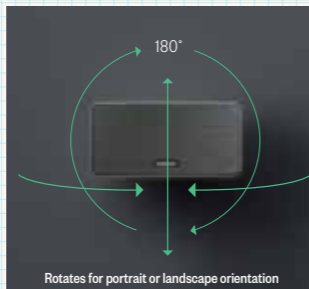

POSITIONING

**PLAY:1
FLOORSTAND**

TYPE
Fixed (807mm to base of speaker)

TILT
-

SWIVEL
-

ORIENTATION
Portrait

COLOUR
Black ● White ○

SIZE

POSITIONING

**PLAY:3
WALL BRACKET**

TYPE
Swivel (distance to wall 95mm)

TILT
Down 250° / Up 50°

SWIVEL
Left 50° / Right 50°

ORIENTATION
Portrait / Landscape

COLOUR
Black ● White ○

SIZE

POSITIONING

**PLAY:3
FLOORSTAND**

TYPE
Fixed (807mm to base of speaker)

TILT
-

SWIVEL
-

ORIENTATION
Portrait / Landscape

COLOUR
Black ● White ○

SIZE

POSITIONING

**PLAY:5
WALL BRACKET**

TYPE
Swivel (distance to wall 95mm)

TILT
Down 25° / Up 5°

SWIVEL
50° Left / 50° Right

ORIENTATION
Fixed

COLOUR
Black ● White ○

SIZE