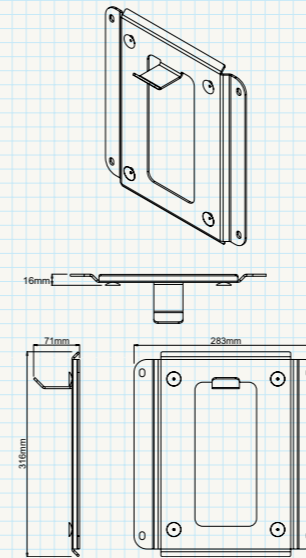

POSITIONING

**PLAY:5
WALL BRACKET**

TYPE
Swivel (distance to wall 95mm)

TILT
Down 25° / Up 5°

SWIVEL
50° Left / 50° Right

ORIENTATION
Fixed

COLOUR
Black ● White ○

SIZE

POSITIONING

SPECIFICATIONS

SUB WALL BRACKET

TYPE
Flat to wall

TILT
-

SWIVEL
-

ORIENTATION
Fixed

COLOUR
Black ●

SIZE

POSITIONING

Holds subwoofer firmly whilst rubber suction pads avoid vibration.

BRIDGE WALL BRACKET

TYPE
Flat to wall

TILT
-

SWIVEL
Set at 0° / 90° / 180°

ORIENTATION
Fixed

COLOUR
White ○

SIZE

POSITIONING

Cable connections at convenient position.

CONNECT WALL BRACKET

TYPE
Flat to wall

TILT
-

SWIVEL
Set at 0° / 180°