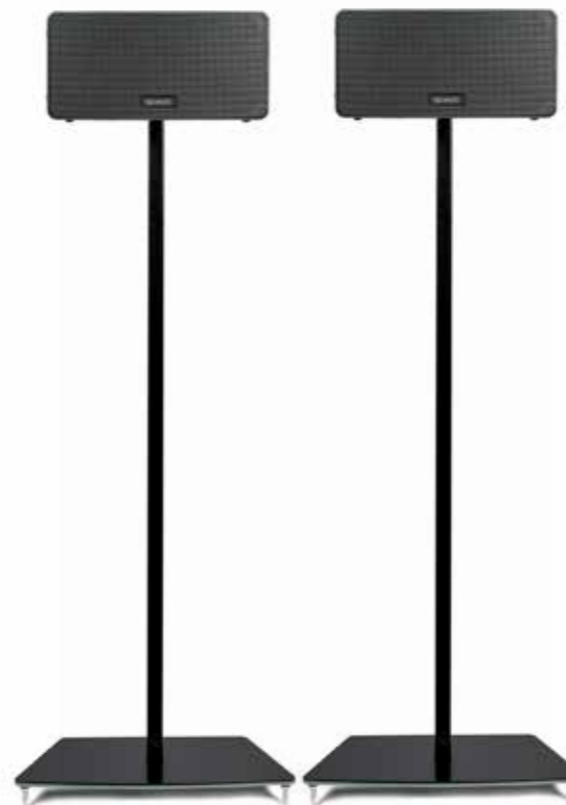

For example, the Flexson Play:1 floorstands have bases designed so they can be slipped under sofas – great if you're using the speakers in a surround sound set-up with a SONOS Playbar and Sub.

FLEXSON PLAY:1 WALL MOUNTS AND STANDS PROVIDE PERFECT POSITIONING FOR BOTH SINGLE OR STEREO SONOS SET-UPS

PLAY:1
 ▶ Wall Bracket & Stand
 ▶ Black & White

FLEXSON PLAY:3 STANDS AND WALL MOUNTS ARE PRECISION ENGINEERED TO MATCH THE SPEAKER'S SIZE AND STYLE

FLEXSON FOR PLAY:3

SUPERIOR SUPPORT, HOWEVER YOU USE YOUR SONOS SPEAKERS

The SONOS Play:3 is one of the most popular speakers in the wireless hi-fi system range, thanks to its versatility. Our bespoke Flexson Play:3 wall mounts and floorstands match and complement this flexibility.

Advanced tilt-and-swivel functionality allows Flexson Play:3 products to make the most of the speaker's ability to be used in either vertical or horizontal positions, and in both a music and surround sound context. However you want to enjoy your SONOS Play:3, Flexson has the support to suit.