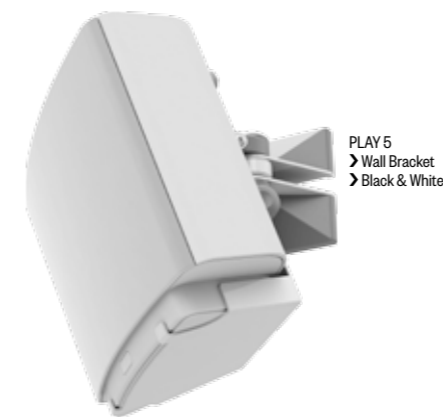

Advanced tilt-and-swivel functionality allows Flexson Play:3 products to make the most of the speaker's ability to be used in either vertical or horizontal positions, and in both a music and surround sound context. However you want to enjoy your SONOS Play:3, Flexson has the support to suit.

PLAY:3 SPEAKERS CAN BE USED EITHER HORIZONTALLY OR VERTICALLY; FLEXSON IS EQUALLY AS FLEXIBLE!

PLAY 3
➤ Wall Bracket & Stand
➤ Black & White

FLEXSON'S PLAY:5 WALL MOUNT CAN ANGLE THE SPEAKER TO DELIVER MUSIC EXACTLY WHERE YOU WANT

FLEXSON FOR PLAY:5

BRING YOUR PLAY:5 ALIVE

Enjoy the room-filling sound of the big SONOS Play:5 speaker without it taking up so much space, by wall-mounting it on a bespoke Flexson bracket.

Made from superior-quality steel, like all Flexson SONOS products, the Play:5 wall mount allows for neat cable routing, easy fitting and flexible placement – so you can angle that superb sound to play exactly where you want it.

Coming Soon: Play:5 floorstand.

PLAY:5
▶ Wall Bracket
▶ Black & White

FLEXSON FOR SUB

SUPPORT YOUR SUB

The SONOS SUB adds bags of bass to your music, TV and movies, underpinning the performance of the Play speakers and Playbar. But this ace of bass doesn't have to take up floor space: with the Flexson SONOS SUB wall mount, you can lift it above carpets, skirting boards and more, all without affecting its awesome, sound. Like all Flexson products, the SONOS SUB wall-mount is bespoke built and simple to fit.