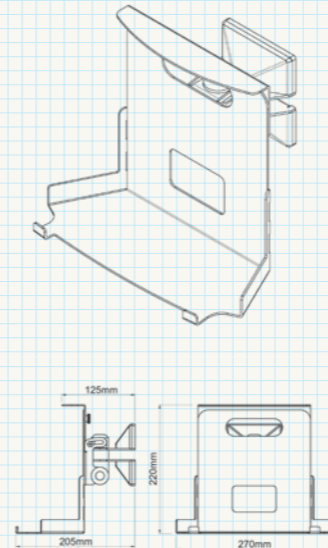

POSITIONING

**PLAY:5
WALL BRACKET**

TYPE
Swivel (distance to wall 95mm)

TILT
Down 25° / Up 5°

SWIVEL
50° Left / 50° Right

ORIENTATION
Fixed

COLOUR
Black ● White ○

SIZE

POSITIONING

SPECIFICATIONS

SUB WALL BRACKET

TYPE
Flat to wall

TILT
-

SWIVEL
-

ORIENTATION
Fixed

COLOUR
Black ●