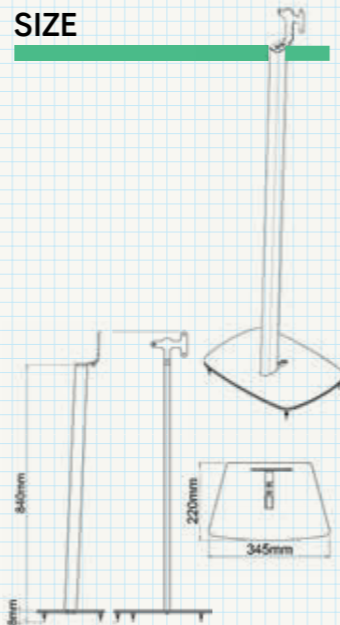

POSITIONING

**PLAY:3
WALL BRACKET**

TYPE
Swivel (distance to wall 95mm)

TILT
Down 250° / Up 50°

SWIVEL
Left 50° / Right 50°

ORIENTATION
Portrait / Landscape

COLOUR
Black ● White ○

SIZE

POSITIONING

**PLAY:3
FLOORSTAND**

TYPE
Fixed (807mm to base of speaker)

TILT
-

SWIVEL
-

ORIENTATION
Portrait / Landscape

COLOUR
Black ● White ○

SIZE

POSITIONING

**PLAY:5
WALL BRACKET**

TYPE
Swivel (distance to wall 95mm)

TILT
Down 25° / Up 5°

SWIVEL
50° Left / 50° Right

ORIENTATION
Fixed

COLOUR
Black ● White ○

SIZE

POSITIONING

SPECIFICATIONS

SUB WALL BRACKET

TYPE
Flat to wall

TILT
-

SWIVEL
-

ORIENTATION
Fixed

COLOUR
Black ●