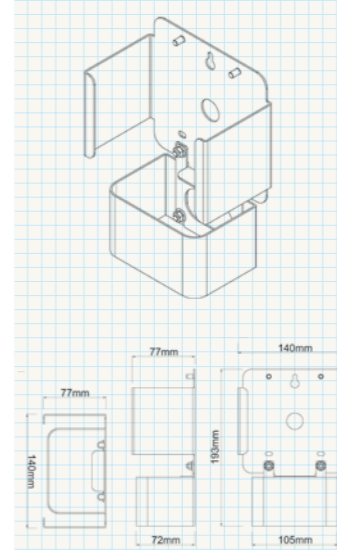

SIZE

POSITIONING

Holds subwoofer firmly whilst rubber suction pads avoid vibration.

BRIDGE WALL BRACKET

TYPE
Flat to wall

TILT
-

SWIVEL
Set at 0° / 90° / 180°

ORIENTATION
Fixed

COLOUR
White ○

SIZE

POSITIONING

Cable connections at convenient position.

CONNECT WALL BRACKET

TYPE
Flat to wall

TILT
-

SWIVEL
Set at 0° / 180°

ORIENTATION
Fixed

COLOUR
White ○

SIZE

POSITIONING

Can be mounted with cables from the top or bottom. Cable cover is optional fit.

CONNECT AMP WALL BRACKET

TYPE
Flat to wall

TILT
-

SWIVEL
Set at 0° / 180°

ORIENTATION
Fixed

COLOUR
White ○

SIZE

POSITIONING

Can be mounted with cables from the top or bottom. Cable cover is optional fit.

WHAT'S IN THE BOX?

PLAY:1 BRACKET PACKAGE