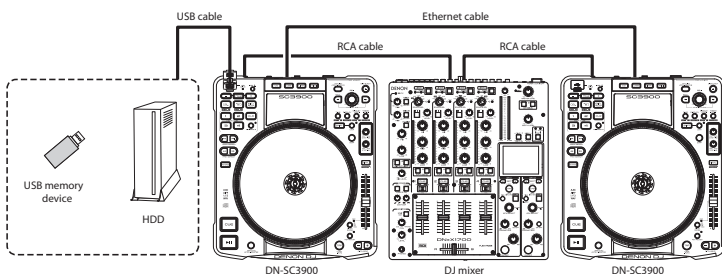

--DJ Switch
SC3900 endorsee
3x World DMC Champion

DJ SWITCH | www.djswitchbeatz.co.uk

DENON DJ

WWW.DENONDJ.COM

Player Link

Prepare the perfect set in the studio or on a computer at home, then export it to a USB stick or Hard Disk Drive and have everything needed for your DJ performance in a device small enough to fit in your pocket. Then, when it's time to perform simply plug in and play, even sharing that one drive's files with up to three other compatible players over an inexpensive network router.