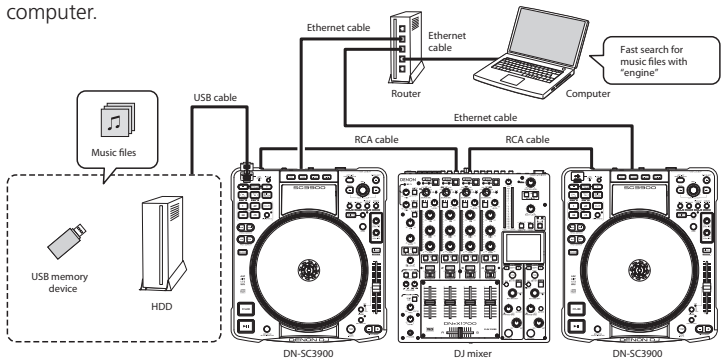

The SC3900 also comes complete with the brand new ENGINE music management software that has been designed with players such as the SC3900 in mind, allowing the ultimate in DJ set preparation, playback and control. (See page 2 for more information on ENGINE)

--DJ Switch
SC3900 endorsee
3x World DMC Champion

DJ SWITCH | www.djswitchbeatz.co.uk

DENON DJ

WWW.DENONDJ.COM

Player Link

Prepare the perfect set in the studio or on a computer at home, then export it to a USB stick or Hard Disk Drive and have everything needed for your DJ performance in a device small enough to fit in your pocket. Then, when it's time to perform simply plug in and play, even sharing that one drive's files with up to three other compatible players over an inexpensive network router.

Player Link with ENGINE

Additionally, playback of files on your PC or MAC is possible with the included ENGINE music management software which doesn't even require a high specification computer to work quickly and efficiently. With file searching speeds that leaves most other software standing still, ENGINE's power is achieved by leaving the taxing audio processing at the player so the software is free to run, before and during your performance, utilizing the full capabilities of your computer.

Features

Multi-player/multi-storage playback

Connect up to four SC3900s to a computer with ENGINE installed and all four media players can play files from that computer. Additionally, you can share files from one USB drive across all four units with ENGINE's advanced search functions