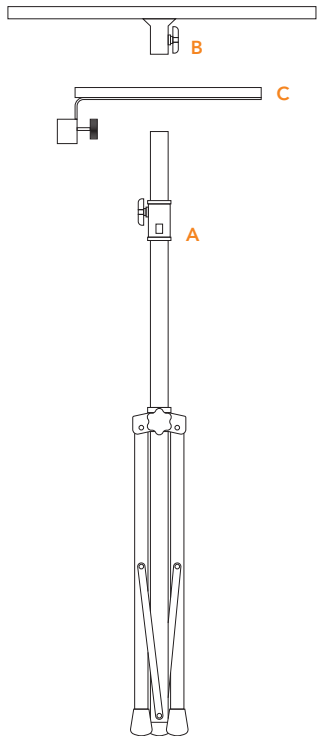

ADJUSTABLE LAPTOP STAND WITH MOUSE SHELF SETUP GUIDE DF200

CONTENTS

OBŠAH INHOLD INHALT CONTENIDO CONTENUTO
INHOUD INNHOLD ZAWARTOŚĆ CONTEÚDO VSEBINA OBSAH
SISÁLTÖ INNEHÅLL