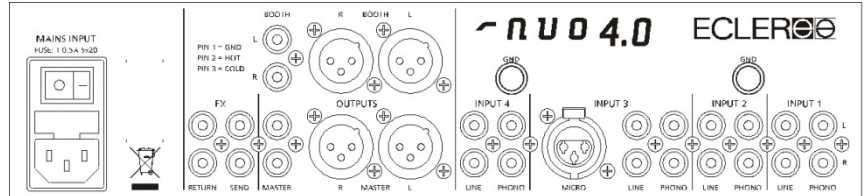

MECHANICAL DIAGRAMS

TECHNICAL DATA

Inputs Sensitivity nom/Impedance	LINE	0dBV/50kΩ	
	PHONO	-40dBV/50kΩ	
	MICRO	-50dBV/>1kΩ	
	FX RETURN	0dBV/>6kΩ	
Outputs Level/Minimum Load	MASTER (BAL)	0dBV/600Ω 1V *(+6dB 2V)	
	MASTER (UNBAL)	0dBV/2.2kΩ 1V *(+6dB 2V)	
	BOTH (BAL)	0dBV/600Ω 1V *(+6dB 2V)	
	BOOTH (UNBAL)	0dBV/2.2kΩ 1V *(+6dB 2V)	
	REC	0dBV/10kΩ	
	HEADPHONES	200mΩ/200Ω THD 1%	
	FX SEND	0dBV/2.2kΩ	
Frequency Response	LINE	10Hz÷30kHz -1dB	
	MICRO	10Hz÷25kHz -1dB	
	PHONO	RIAA ±0.5dB	
	FX RETURN	10Hz÷50kHz -1dB	
THD+N	LINE	<0.07%	
	MICRO	<0.1%	
	PHONO	<0.15%	
	FX RETURN	<0.05%	
CMRR	MICRO	>70dB @ 1kHz	
	LINE	>95dB	
Signal Noise Ratio	MICRO	>85dB	
	PHONO	>90dB	
	FX RETURN	>100dB	
Gain control Inputs 1-4		± 15dB *(±6dB)	
Tone control	BASS	+10/-30dB	
	MID	+10/-25dB	
	TREBLE	+10/-30dB