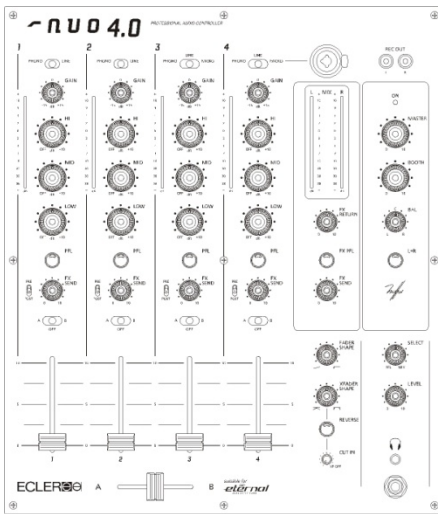

MECHANICAL DIAGRAMS

TECHNICAL DATA

Inputs Sensitivity nom/Impedance	LINE	0dBV/50kΩ	
	PHONO	-40dBV/50kΩ	
	MICRO	-50dBV/>1kΩ	
	FX RETURN	0dBV/>6kΩ	
Outputs Level/Minimum Load	MASTER (BAL)	0dBV/600Ω 1V *(+6dB 2V)	
	MASTER (UNBAL)	0dBV/2.2kΩ 1V *(+6dB 2V)	
	BOTH (BAL)	0dBV/600Ω 1V *(+6dB 2V)	
	BOOTH (UNBAL)	0dBV/2.2kΩ 1V *(+6dB 2V)	
	REC	0dBV/10kΩ	
	HEADPHONES	200mΩ/200Ω THD 1%	
	FX SEND	0dBV/2.2kΩ	
Frequency Response	LINE	10Hz÷30kHz -1dB	
	MICRO	10Hz÷25kHz -1dB	
	PHONO	RIAA ±0.5dB	
	FX RETURN	10Hz÷50kHz -1dB	
THD+N	LINE	<0.07%	
	MICRO	<0.1%	
	PHONO	<0.15%	
	FX RETURN	<0.05%	
CMRR	MICRO	>70dB @ 1kHz	
	LINE	>95dB	
Signal Noise Ratio	MICRO	>85dB	
	PHONO	>90dB	
	FX RETURN	>100dB	
Gain control Inputs 1-4		± 15dB *(±6dB)	
Tone control	BASS	+10/-30dB	
	MID	+10/-25dB	
	TREBLE	+10/-30dB