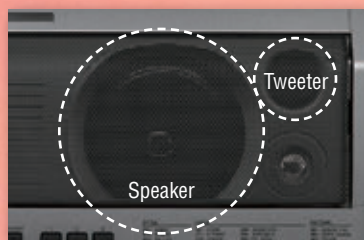

NP-V60

The perfect blend of serious

61-key touch response keyboard with powerful features including DJ pattern mode, assignable Live Controllers and Aux in that unlock a world of options for musical creativity.

Hi performance sound system

Get pure, clear sound reproduction of your tunes from the PSR-E443's powerful built-in speakers and their tweeters.

Real time controllers and pitch bend wheel

Two real-time controllers let you filter and adjust your sound just like an analog synthesizer. The pitch bend wheel adjusts the pitch of the sound bringing voices like Guitar and Saxophone to life.