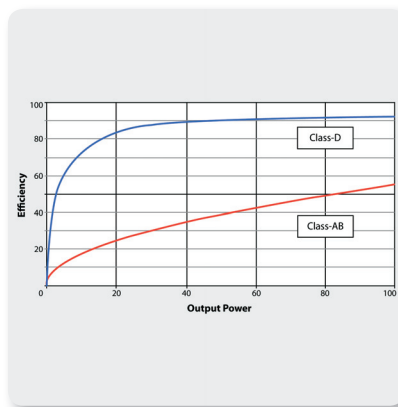

Portable Speakers

EUROLIVE

B215D

Active 550-Watt 2-Way
PA Speaker System with
15" Woofer and 1.35"
Compression Driver

- Additional Line output allows linking of additional speaker systems
- Versatile trapezoidal enclosure design allows different positioning:
  - Stand mounting with 35-mm pole socket
  - Tilts on its side for use as a floor monitor
- Ergonomically shaped handles for easy carrying and setup
- 3-Year Warranty Program*
- Conceived and designed by BEHRINGER Germany