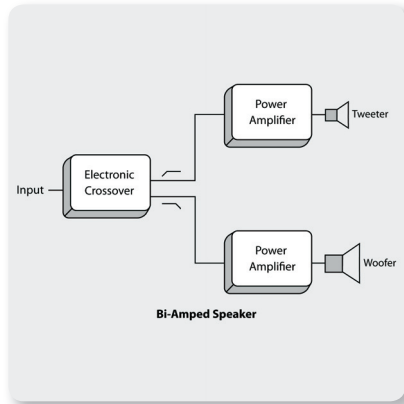

Portable Speakers

EUROLIVE B215D

Active 550-Watt 2-Way
PA Speaker System with
15" Woofer and 1.35"
Compression Driver

Bi-Amplification - The Path to Absolute Signal Integrity

With its 550 ultra-clean Watts of digital output delivered through separately-powered drivers, courtesy of true bi-amping (2 amplifiers per speaker system), the B215D delivers high-resolution sound that really brings out the best in your music. While some of our competitors apply simple passive crossovers, which inaccurately separates the frequency spectrum and degrade driver performance, **BEHRINGER** has gone the extra mile – driving each woofer and tweeter with a separate amplifier for absolute signal integrity.

Custom-Engineered Transducers

Powerful, high-efficiency Class-D amplifiers and Switch Mode Power Supply technology coupled with state-of-the-art DSP functionality sure sounds impressive—but what about the part of the system you actually hear? Our LF (Low Frequency) and HF (High Frequency) transducers are designed specifically for each application – it's what sets us apart from the competition. When you buy a **BEHRINGER** active loudspeaker, you can rest assured the transducers inside have been engineered to perform flawlessly with every other element for truly professional results. The B215D cranks out massive quantities of low end, with articulate, detailed mids and crystal-clear highs.