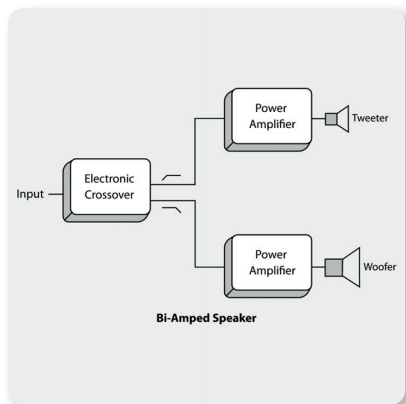

Portable Speakers

EUROLIVE B112D

Active 2-Way 12" PA Speaker System with
Wireless Option and Integrated Mixer

Own the Stage with Digital Wireless

Get wireless-ready with the built-in, dedicated connectivity of our **ULTRALINK ULM Series** wireless microphone system (to be ordered separately). Wireless gives you maximum freedom and mobility without the need to run cables. The highest-quality sound is provided thanks to the **ULM's** digital, license-free 2.4 GHz frequency spectrum.

The **ULM** wireless system combines professional-quality sound with simple setup and an intuitive interface for legendary audio performance right out of the box. Just plug in the **ULM** receiver "dongle", and instantly you have an exceptional wireless mic system. Freeing you from cables is the simply easy way to own the stage.

Built-in Mixing Capability

The integrated 2-channel mixer features the same ultra low-noise, high-headroom mic preamps that have made **BEHRINGER** mixers legendary, and the individual Mic/Line inputs accept virtually any level signal you're likely to run across. Variable Input gain controls (with Clip LED) will have you dialing in the perfect level every time. And if you need more coverage, use the convenient Link Output XLR connector to add more active loudspeakers.