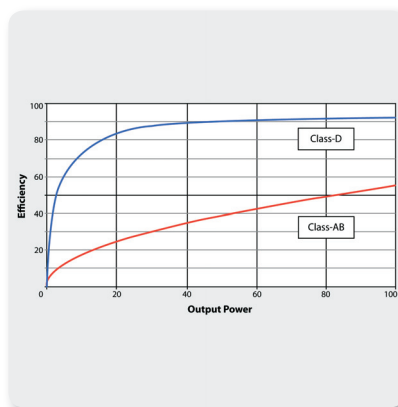

Portable Speakers

EUROLIVE

B112D

Active 2-Way 12" PA Speaker System with Wireless Option and Integrated Mixer

- Versatile trapezoidal enclosure design allows different positioning:
  - Stand mounting with 35-mm pole socket
  - Tilts on its side for use as a floor monitor
- Ergonomically shaped handles for easy carrying and setup
- 3-Year Warranty Program*
- Conceived and designed by BEHRINGER Germany