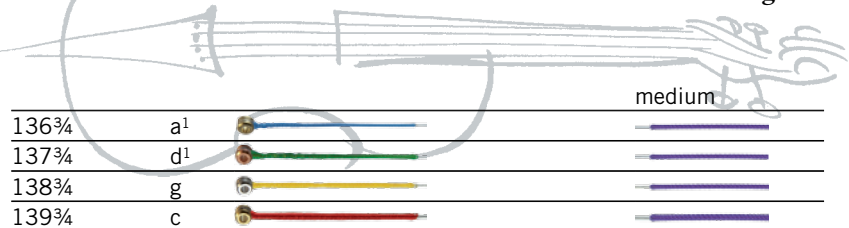

Color of Silk on Ball End

Color of Silk on Peg End

		light	medium	heavy
136	a ¹			
137	d ¹			
137A	d ¹			
138	g			
139	c			

 All strings are available in bulk

Instrument Viola $\frac{3}{4}$ – 34.5 cm | 13½”

Material

			
136¾	a ¹	Synthetic core	Aluminum wound
137¾	d ¹	Synthetic core	Aluminum wound
138¾	g	Synthetic core	Silver wound
139¾	c	Synthetic core	Silver wound

Gauges

medium

		
136¾	5.2	11.5
137¾	4.4	9.6
138¾	4.2	9.3
139¾	4.3	9.4

Set

Viola $\frac{3}{4}$ – 34.5 cm | 13½”

141¾
136¾
137¾
138¾
139¾

Color of Silk on Ball End

Color of Silk on Peg End

Instrument Viola $\frac{1}{2}$ – 32.5 cm | 12½”

Material

			
136½	a ¹	Synthetic core	Aluminum wound
137½	d ¹	Synthetic core	Aluminum wound
138½	g	Synthetic core	Silver wound
139½	c	Synthetic core	Silver wound