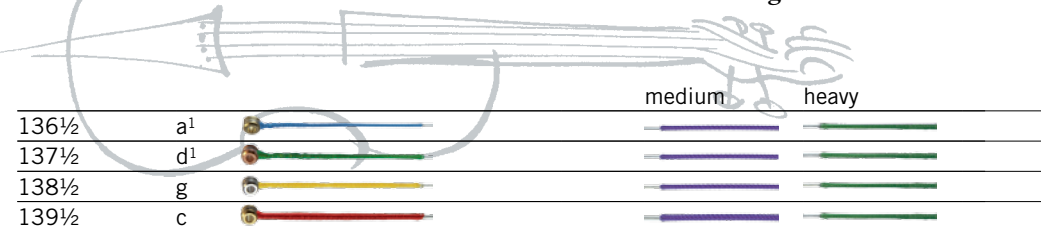

Set

Viola $\frac{3}{4}$ – 34.5 cm | 13½”

141¾
136¾
137¾
138¾
139¾

Color of Silk on Ball End

Color of Silk on Peg End

Instrument Viola $\frac{1}{2}$ – 32.5 cm | 12½”

Material

			
136½	a ¹	Synthetic core	Aluminum wound
137½	d ¹	Synthetic core	Aluminum wound
138½	g	Synthetic core	Silver wound
139½	c	Synthetic core	Silver wound

Gauges

medium

heavy

				
136½	5.0	10.9	5.5	12.1
137½	4.4	9.6	4.6	10.1
138½	4.0	8.8	4.5	9.9
139½	4.0	8.8	4.6	10.1

Set

Viola $\frac{1}{2}$ – 32.5 cm | 12½”

141½
136½
137½
138½
139½

Color of Silk on Ball End

Color of Silk on Peg End

Instrument Viola – 38 (39.5) cm | 15 (15½)''

Material

			
4123,1	a ¹	Synthetic core	Aluminum wound
4123,2	d ¹	Synthetic core	Aluminum wound
4123,3	g	Synthetic core	Silver wound
4123,4	c	Synthetic core	Silver wound