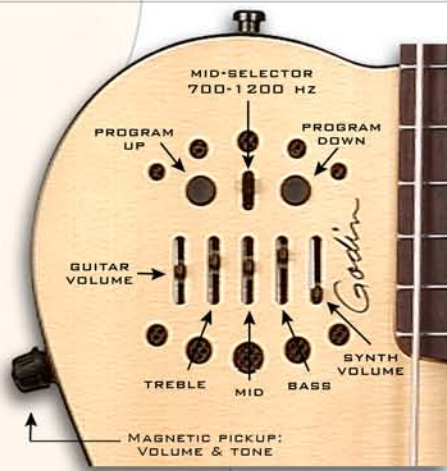

### Specs

Rock maple neck-  
Ebony (fretless) or Rosewood (fretted) Fingerboards-  
16" (406 mm) fingerboard radius-  
34" (840 mm) Scale-  
1 13/16" (46 mm) 5-string & 1 1/2" (38 mm) 4-string nut width-  
Chambered silver leaf maple body-  
Virtually Feedback-free at high volumes-  
Solid Spruce Top-  
Lace Sensor low profile electric pickup-  
Side mounted volume & tone controls for magnetic pickup-  
Custom electronics with 2x 1/4" (mix & electric)  
& 13-pin output for computer & synth access-  
Colors: Natural SG-  
Includes godin gig bag-

#### 13-pin only :

Preamp controls:

- Synth volume slider controls volume of synth.
- Guitar volume slider becomes a blend between magnetic and bridge.
- Side Knob Vol (nearest to player) acts as master volume for magnetic and piezo.

#### Mix Jack only (closest to player):

Preamp controls:

- Synth volume slider controls nothing (no synth jack active).
- Guitar volume slider becomes a blend between magnetic and bridge.
- Side Knob Vol (nears to player) acts as master volume control for magnetic and piezo.

#### All 3 jacks:

Preamp controls:

- Synth volume slider controls volume of synth.
- Guitar volume slider controls volume of piezo.
- Side Knob Vol (nearest to player) is master volume for magnetic.