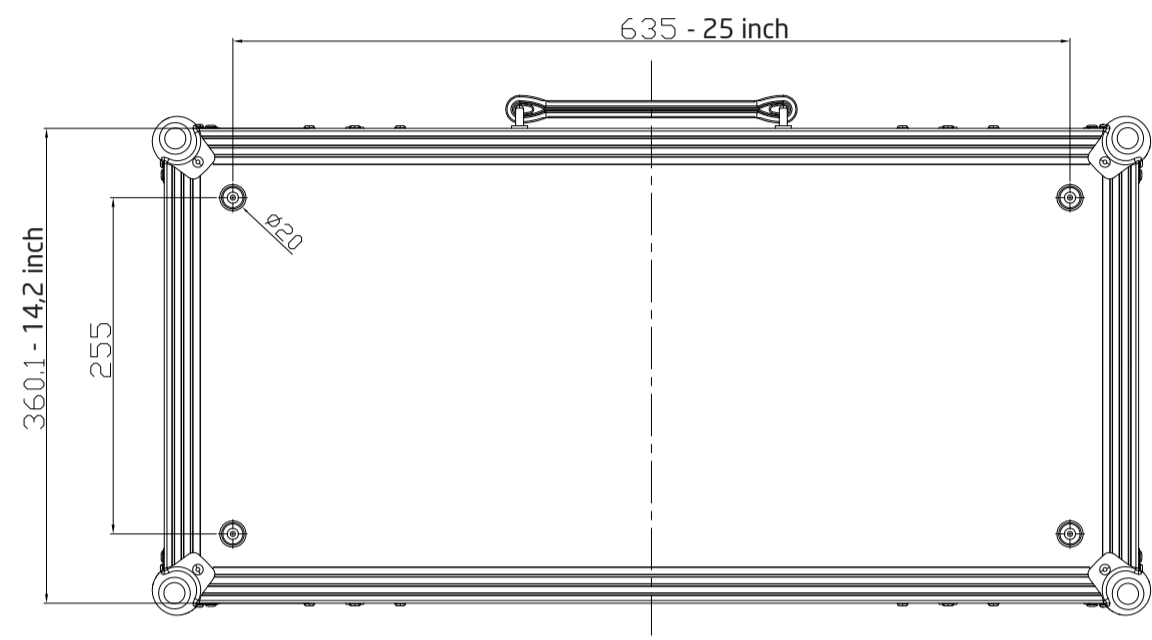

# TONETRUNK ROAD CASE 70

Most measurements are in mm - some are also shown in inches

Board and Bag: 12 kg / 26,5 lb  
Board: 2,4 kg / 5,3 lb

# TONETRUNK BOARD 70

Most measurements are in mm - some are also shown in inches