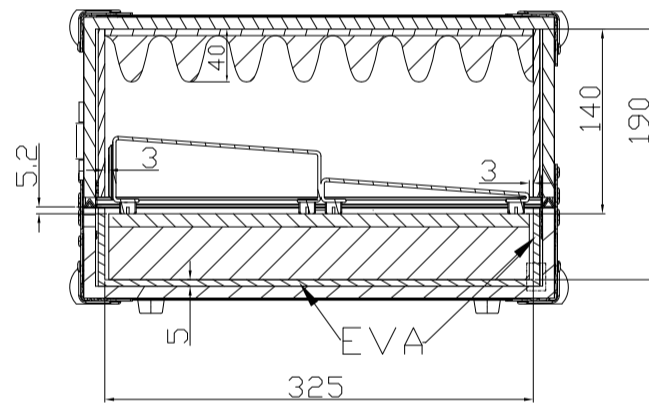

# TONETRUNK ROAD CASE 70

Most measurements are in mm - some are also shown in inches

Board and Bag: 12 kg / 26,5 lb  
Board: 2,4 kg / 5,3 lb

# TONETRUNK BOARD 70

Most measurements are in mm - some are also shown in inches