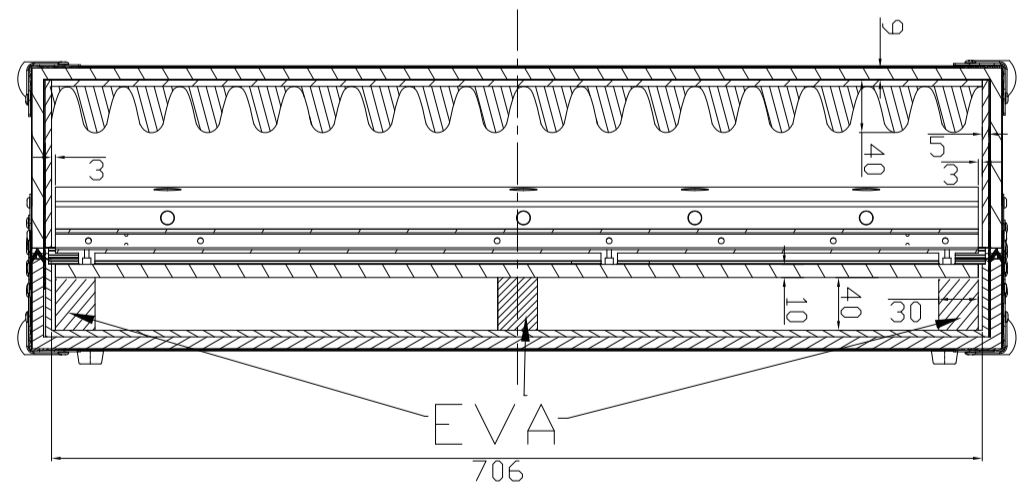

# TONETRUNK ROAD CASE 70

Most measurements are in mm - some are also shown in inches

Board and Bag: 12 kg / 26,5 lb  
Board: 2,4 kg / 5,3 lb

# TONETRUNK BOARD 70

Most measurements are in mm - some are also shown in inches