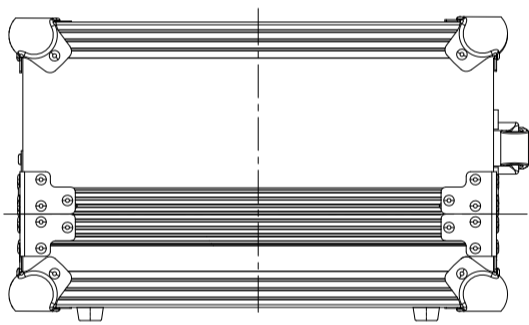

# TONETRUNK ROAD CASE 70

Most measurements are in mm - some are also shown in inches

Board and Bag: 12 kg / 26,5 lb  
Board: 2,4 kg / 5,3 lb

# TONETRUNK BOARD 70

Most measurements are in mm - some are also shown in inches