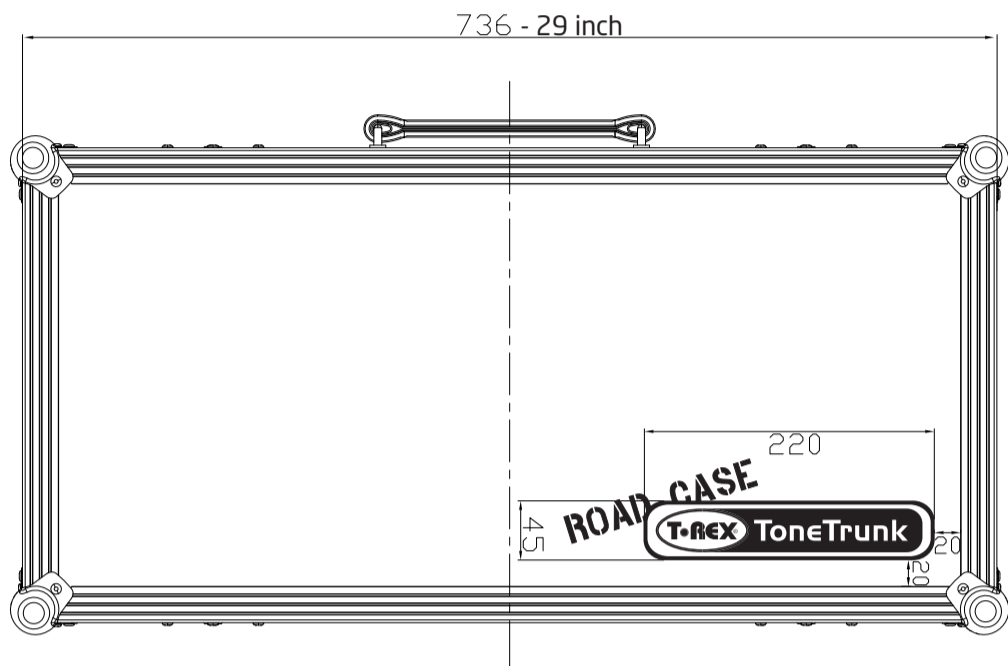

# TONETRUNK ROAD CASE 70

Most measurements are in mm - some are also shown in inches

Board and Bag: 12 kg / 26,5 lb  
Board: 2,4 kg / 5,3 lb

# TONETRUNK BOARD 70

Most measurements are in mm - some are also shown in inches