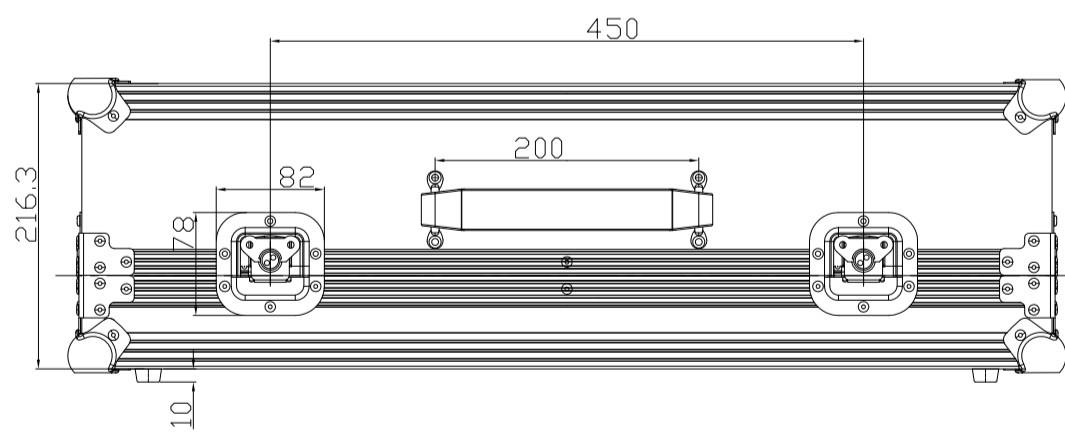

# TONETRUNK ROAD CASE 70

Most measurements are in mm - some are also shown in inches

Board and Bag: 12 kg / 26,5 lb  
Board: 2,4 kg / 5,3 lb

# TONETRUNK BOARD 70

Most measurements are in mm - some are also shown in inches