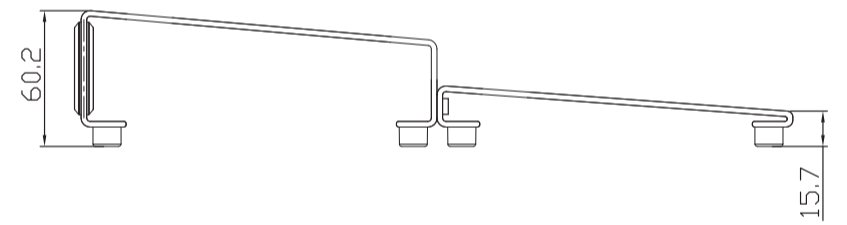

# TONETRUNK ROAD CASE 70

Most measurements are in mm - some are also shown in inches

Board and Bag: 12 kg / 26,5 lb  
Board: 2,4 kg / 5,3 lb

# TONETRUNK BOARD 70

Most measurements are in mm - some are also shown in inches