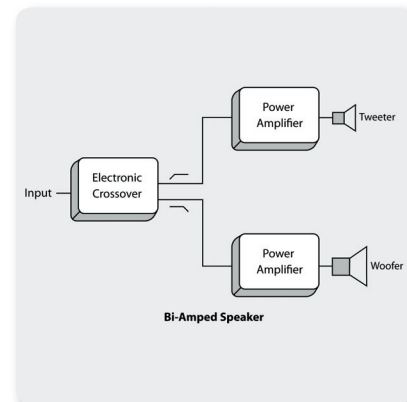

Beauty is Much More Than Skin Deep

Inside the F1220D active monitor is the equivalent of a 2-way electronic crossover, a graphic equalizer, a parametric equalizer, a mic preamp and a Class-D power amp! A long-excursion 12" driver delivers deep, punchy low end, while the 1" compression driver, mounted in a custom-designed horn, provides ultra-wide dispersion of clean, crisp highs. These systems work together seamlessly, cranking out 250 Watts of super-clean power, and here's the best part – you don't have to be a sound engineer to run it!

Portable Speakers

EUROLIVE F1220D

Bi-Amped 250-Watt
Monitor Speaker System with
12" Woofer, 1" Compression Driver and
Feedback Filter

Bi-Amplification - The Path to Absolute Signal Integrity

With its 250 ultra-clean Watts of digital output delivered through separately-powered drivers, courtesy of true bi-amping (2 amplifiers per speaker system), the F1220D delivers high-resolution sound that really brings out the best in your music. While some of our competitors apply simple passive crossovers, which inaccurately separates the frequency spectrum and degrade driver performance, BEHRINGER has gone the extra mile – driving each woofer and tweeter with a separate amplifier for absolute signal integrity.

Speaking of Control...

The F1220D doesn't just sound great, it gives you instant control of your monitor, even during your performance – something passive monitors simply cannot deliver! Need more volume? Turn the LEVEL dial until the desired volume is reached, getting too much bass or treble? Just reach down and tweak the 3-band EQ (High, Mid, Low) to tailor a rich, exciting sound. We've even provided the first line of defense against feedback, a dedicated Frequency dial you can adjust to eliminate troublesome mic squeals. Total control is always right at your fingertips with the EUROLIVE F1220D.