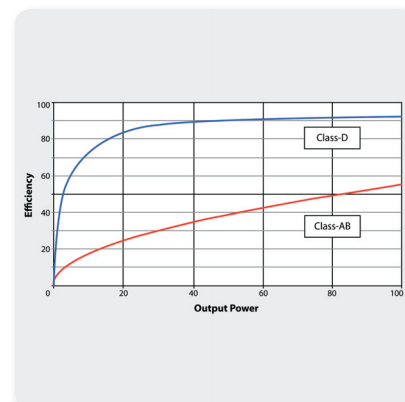

Class-D - Massive Power, Perfect Sound

Thanks to our revolutionary Class-D amplifier technology, we are able to provide you with enormous power and incredible sonic performance in an easy-to-use, ultra-portable and lightweight package. Class-D amplification makes all the difference, offering the ultimate in energy efficiency and eliminating the need for heavy power supplies and massive heat sinks. This amazing technology makes it possible to design and build extremely powerful products that are significantly lighter in weight than their traditional counterparts, while using less energy and protecting the environment.