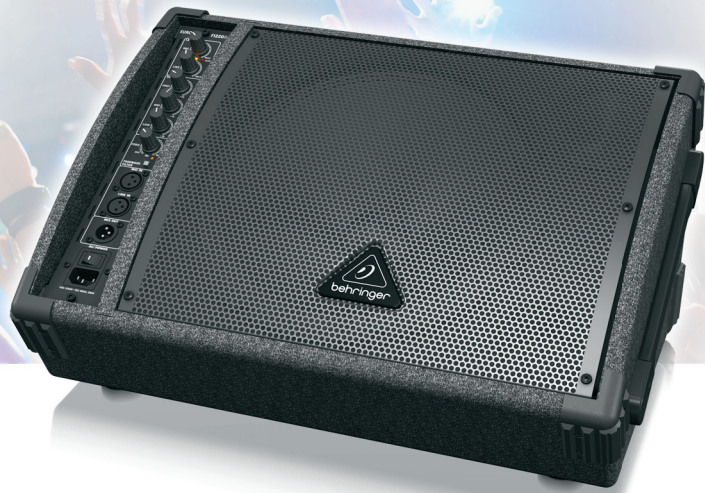

Portable Speakers

EUROLIVE F1220D

Bi-Amped 250-Watt
Monitor Speaker System with
12" Woofer, 1" Compression Driver and
Feedback Filter