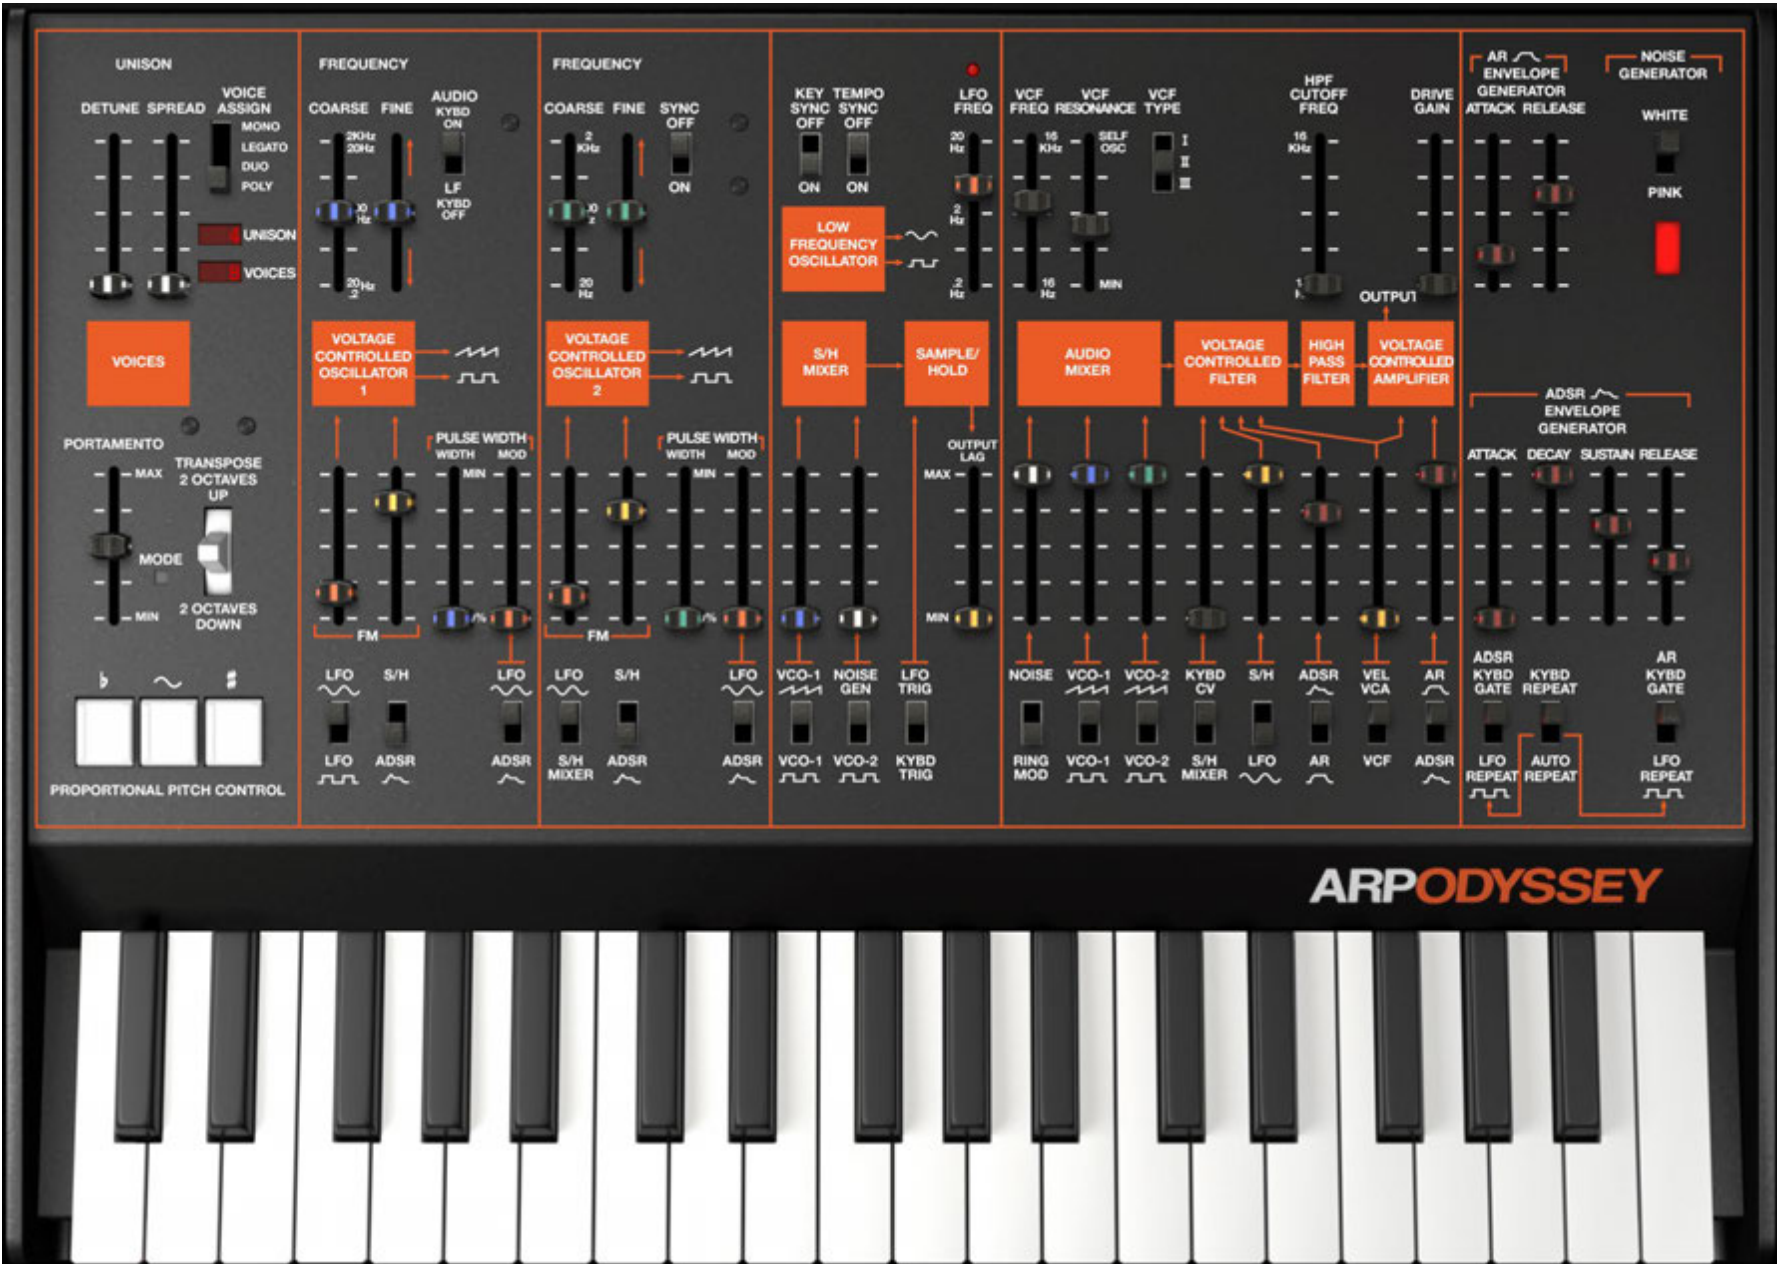

Kitchen Sync

Apokolips

Big Swarm

Emergency alarm

Ghost Parade

Steigenblip

Wrongcalculation

Drip Drop

Square Mod

eMotional Pad

Symphonic

Self Strings

Disco String Machine

Basic Arp

Deceptively Simple

Coldship