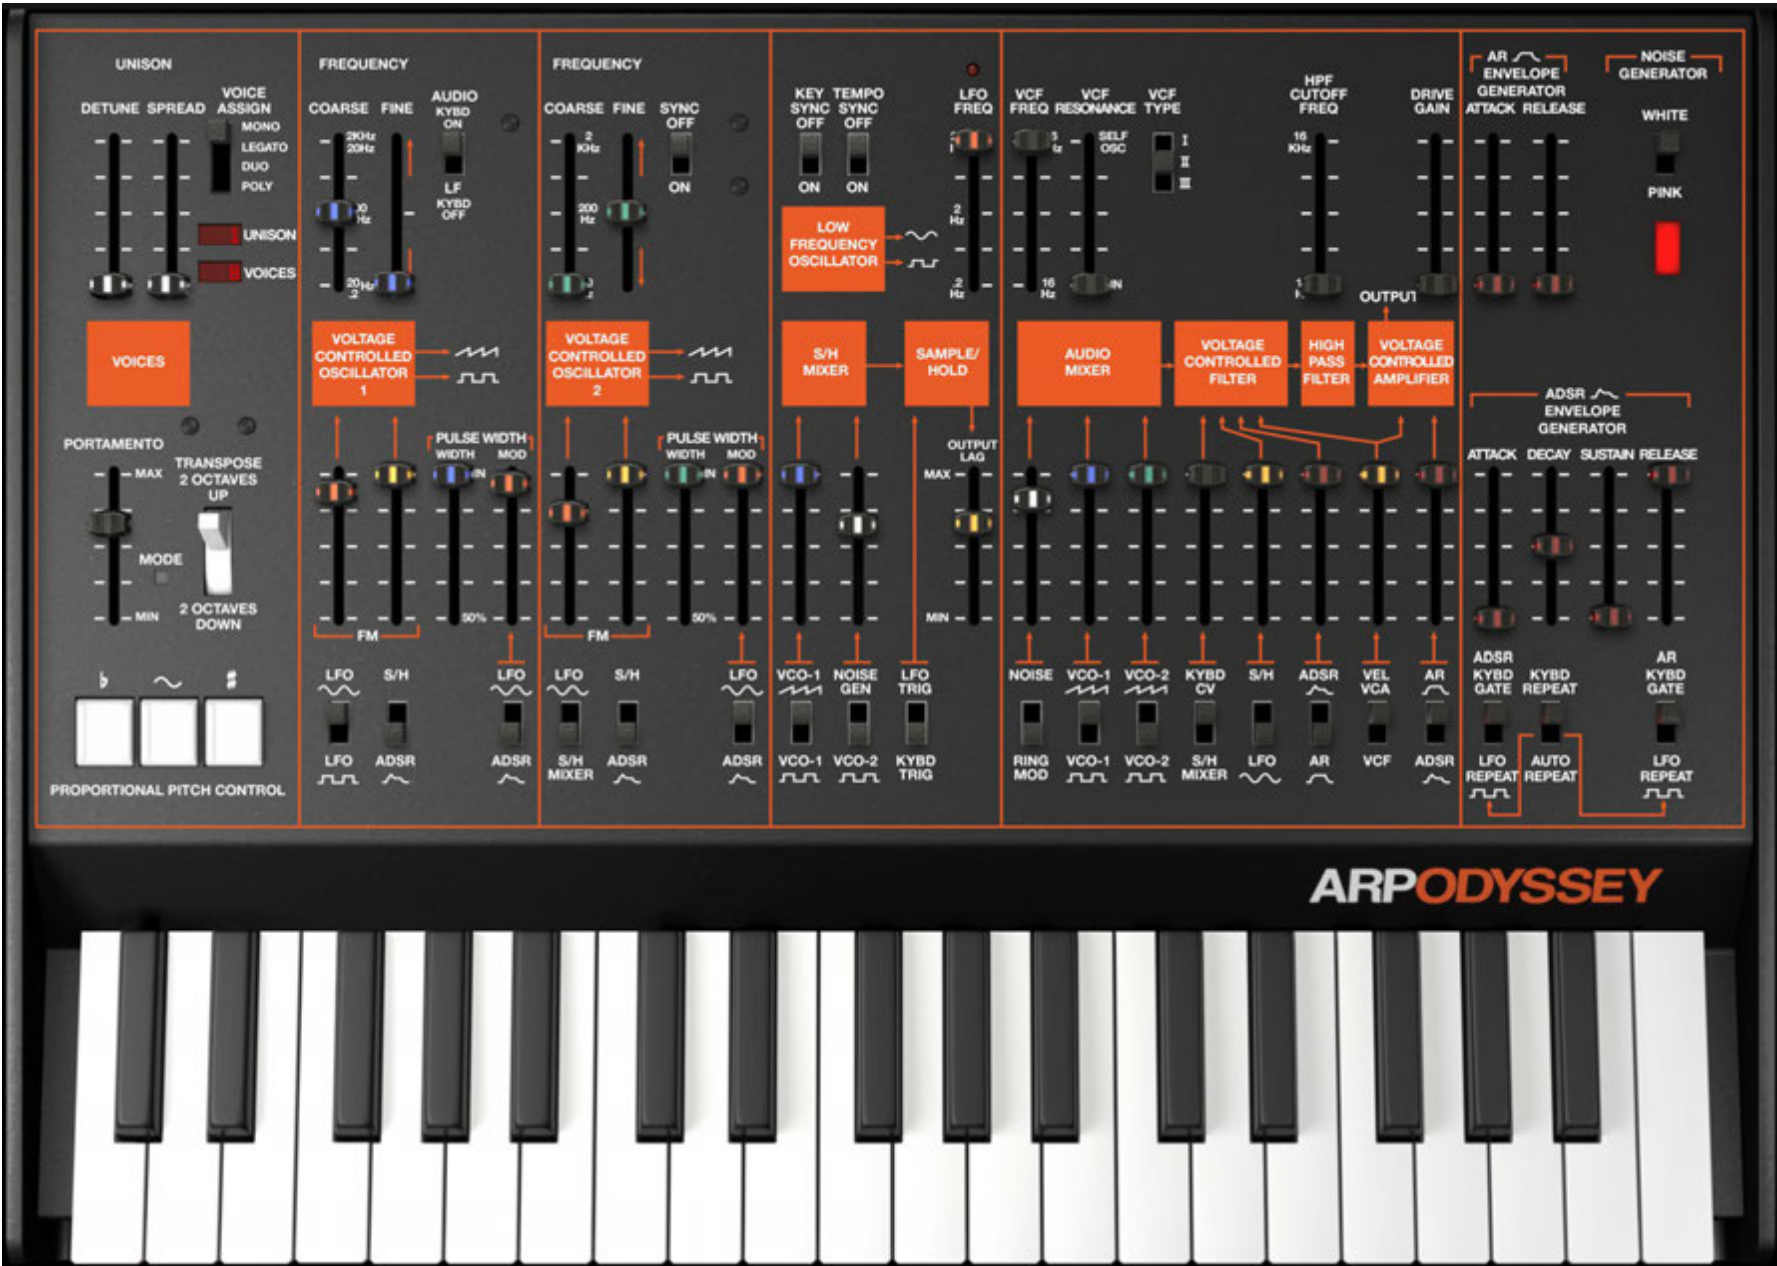

Kitchen Sync

Apokolips

Big Swarm

Emergency alarm

Ghost Parade

Steigenblip

Wrongcalculation

Drip Drop

Square Mod

eMotional Pad

Symphonic

Self Strings

Disco String Machine

Basic Arp

Deceptively Simple

Coldship