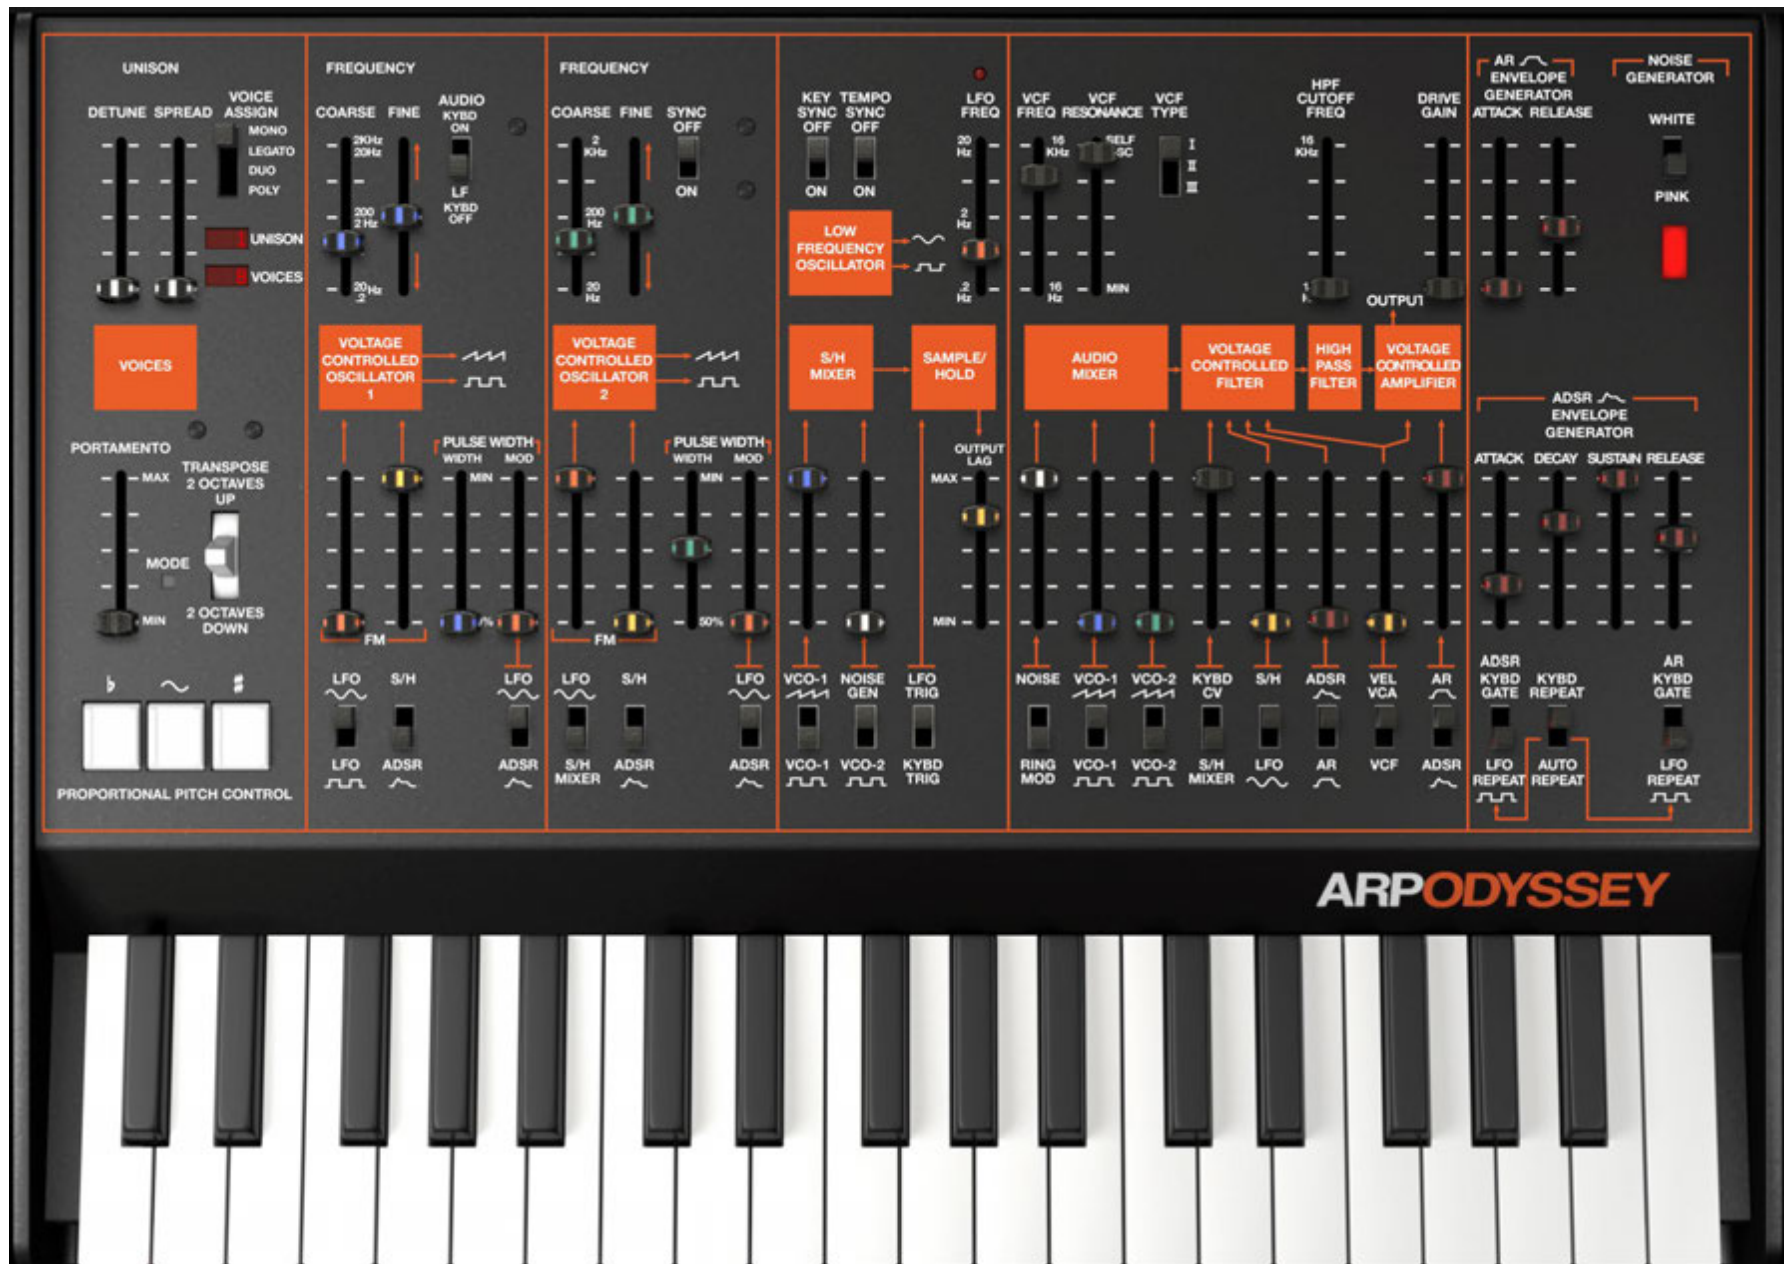

Kitchen Sync

Apokolips

Big Swarm

Emergency alarm

Ghost Parade

Steigenblip

Wrongcalculation

Drip Drop

Square Mod

eMotional Pad

Symphonic

Self Strings

Disco String Machine

Basic Arp

Deceptively Simple

Coldship