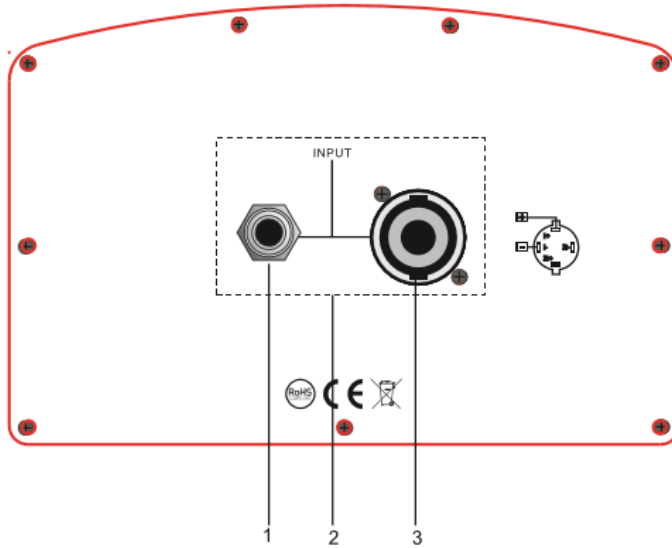

## REAR PANEL

1. 1/4" TRS jack

2. Only one jack is available at a time

3. XLR input jack

### INSTRUCTIONS

- 1 Place a speaker (or multiple speakers) where you need, pole mounted recommended, used for stage monitor.
- 2 Install all devices correctly.