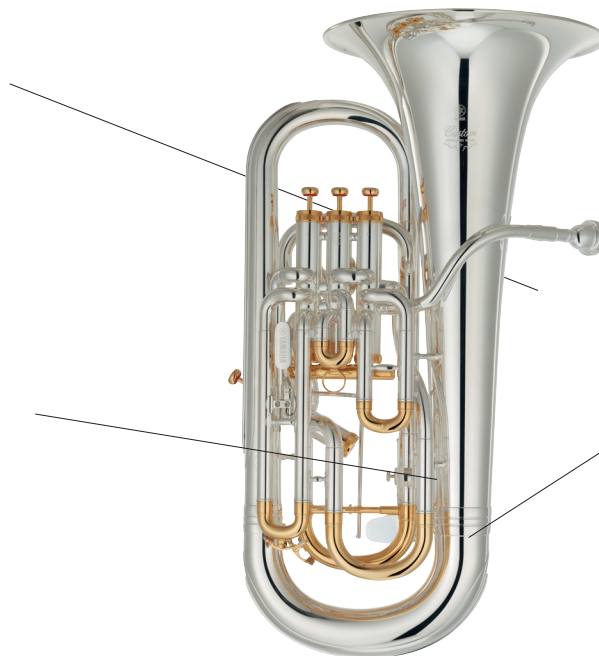

Custom

TRIGGER EUPHONIUM

YEP - 842 TS

Adjustable thumb plate

Adjustable trigger rod

Cover unit

SPECIFICATIONS

Model	YEP-842 TS
Key	Bb
Bell Material and Style	Yellow brass
Bell Diameter and Type	300mm (11 4/5")
Bore Size	15-16.8mm (0.591-0.661")
Finish	Silver-plated with gold-plated trim
Mouthpiece	EP-53DL
Case	Included