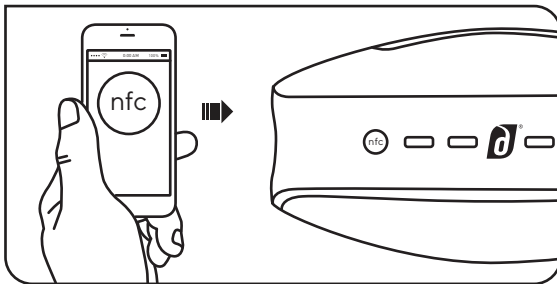

Power On

Charge (2-3 hours)

100% Charged

Pairing with Bluetooth

Playback (short press)

Alternative pairing with NFC

Connecting with Aux in (long press)

Handsfree call (short press)