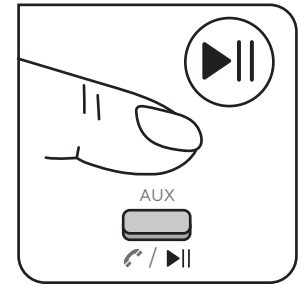

Power On

Charge (2-3 hours)

100% Charged

Pairing with Bluetooth

Playback (short press)

Alternative pairing with NFC

Connecting with Aux in (long press)

Handsfree call (short press)