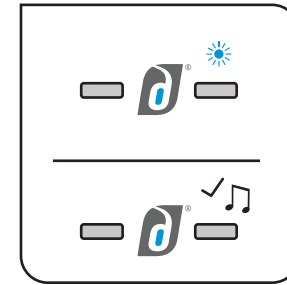

Power On

Charge (2-3 hours)

100% Charged

Pairing with Bluetooth

Playback (short press)

Alternative pairing with NFC

Connecting with Aux in (long press)

Handsfree call (short press)