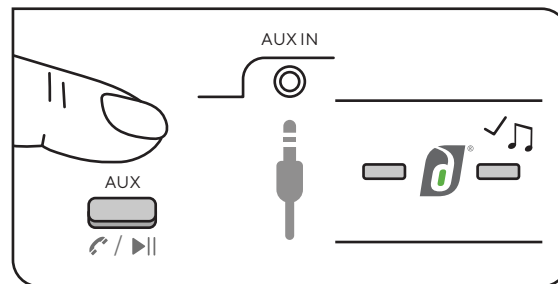

Power On

Charge (2-3 hours)

100% Charged

Pairing with Bluetooth

Playback (short press)

Alternative pairing with NFC

Connecting with Aux in (long press)

Handsfree call (short press)