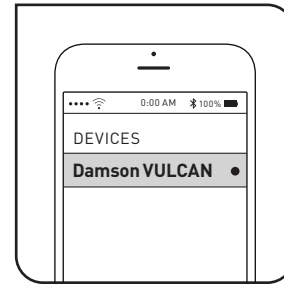

Power On

Charge (2-3 hours)

100% Charged

Pairing with Bluetooth

Playback (short press)

Alternative pairing with NFC

Connecting with Aux in (long press)

Handsfree call (short press)