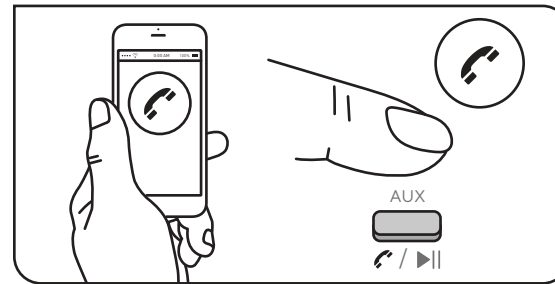

Power On

Charge (2-3 hours)

100% Charged

Pairing with Bluetooth

Playback (short press)

Alternative pairing with NFC

Connecting with Aux in (long press)

Handsfree call (short press)