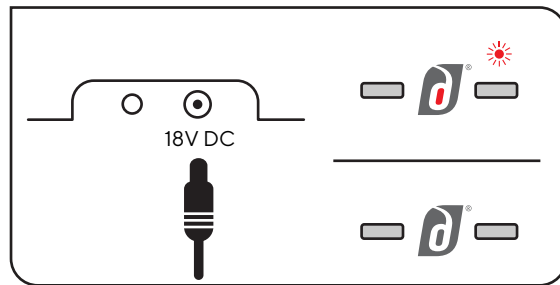

Power On

Charge (2-3 hours)

100% Charged

Pairing with Bluetooth

Playback (short press)

Alternative pairing with NFC

Connecting with Aux in (long press)

Handsfree call (short press)