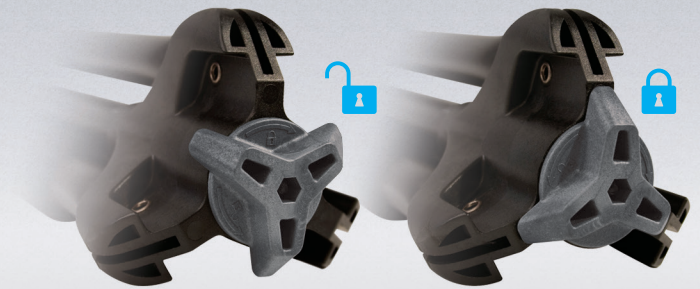

# Genesis® Series GS-1000 Pro

Genesis® Series guitar stands from Ultimate Support deliver innovative features and performance in a road ready package. Each model offers our patented leg-locking system for stability. The protective padding on the legs is designed to prevent damage to the finish on your guitar. Whether you're looking for a quality stand for your acoustic, electric, bass guitar, or even your favorite combo amp; there's a Genesis Series stand for you!

## Self-Closing Stand

Place your guitar into the cradle of the stand and watch the self-closing security gate engage your guitar, safely securing it.

## Height-Adjustable

Easily adjust the height of your stand to fit electric, acoustic or electric base guitars.

## Portable

One of the most noticed features of the Genesis Series Guitar stands is their compact design, which allows for efficient storage and transport. This is possible because the legs fold up, not down, and lock in place.