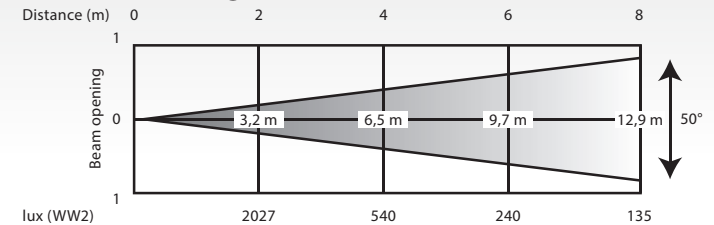

Optical

LED sources	CREE LED
Beam angle	50°
Light output	2027 lux @ 2m 540 lux @ 4m 240 lux @ 6m
CRI	81,9 CRI
Colour temperature	2.700K - 1200K in Tungsten mode
Tungsten mode	Amber is mixed at low light levels
Colours	Warm white + Amber
Dim speed	Fast, smooth or under

Photometrics Diagram