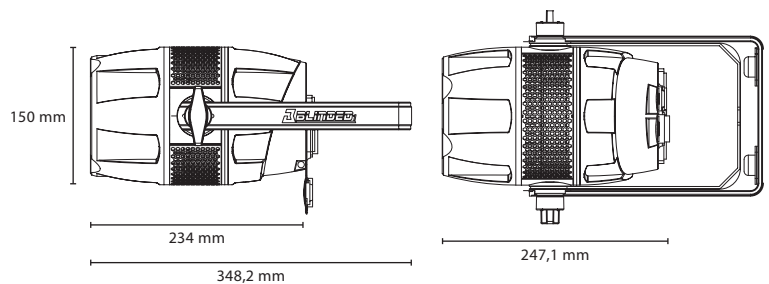

LED 110W Single point blinder

The **B Blinded1** is the first real LED single point blinder on the AV market. Created as the little brother of the B Blinded, it has the same functionality, feel and tungsten emulation as its big brother. The B Blinded1 can be used as permanent warm wash light and as well as a strobe fixture. Being IP65 rated, compact, low weight and with an extreme high output due to the use of glass optics, the B Blinded1 is the perfect 'tool' in your rental fleet of mid-class lighting fixtures. The true replacement of the DWE Par38! ■

Physical

Dimensions (WxHxD)	234 x 348 x 150 mm
Bracket	232 mm
Packing dimensions (WxHxD)	400 x 300 x 220 mm
Nett weight	3,5 kg
Gross weight	3,8 kg

Mounting options

Hanging	1x Omega bracket with 2x 1/4 turn quick-lock fasteners 1x M12 hole in the middle of the omega brackets
Standing	Double bracket - adjustable opening angle
2nd suspension / safety wire	Moulded eye on the housing to pass safety wire or carabiner

Control

Menu control via OLED display with 4 buttons	In/ Link	XLR 5 pin	
Control	DMX512, manual	DMX mode	1/2/4 channels
Dimmer mode	0 ~100% - 8 or 16bit mode	Strobe	Adjustable speed + random

Optical

LED sources	CREE LED
Beam angle	50°
Light output	2027 lux @ 2m 540 lux @ 4m 240 lux @ 6m
CRI	81,9 CRI
Colour temperature	2.700K - 1200K in Tungsten mode
Tungsten mode	Amber is mixed at low light levels
Colours	Warm white + Amber
Dim speed	Fast, smooth or under