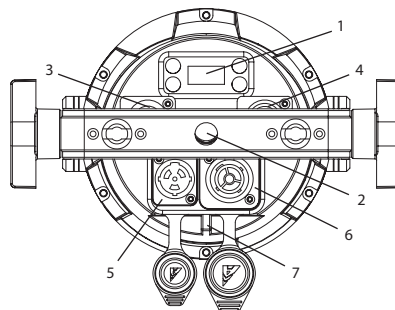

Physical

Dimensions (WxHxD)	234 x 348 x 150 mm
Bracket	232 mm
Packing dimensions (WxHxD)	400 x 300 x 220 mm
Nett weight	3,5 kg
Gross weight	3,8 kg

Mounting options

Hanging	1x Omega bracket with 2x 1/4 turn quick-lock fasteners 1x M12 hole in the middle of the omega brackets
Standing	Double bracket - adjustable opening angle
2nd suspension / safety wire	Moulded eye on the housing to pass safety wire or carabiner

Photometrics Diagram

Electrical

Fixture rated power	115W	Input power	100 - 240V ~ 50/60Hz - Auto switching power supply
LED engine	125W flickerfree	In/Link	PowerCON TRUE1 - max link current 10A
Refresh rate	1200 Hz		

Connectivity

- 1 OLED Display & Menu control button
- 2 Through the air valve
- 3 DMX input
- 4 DMX output
- 5 Mains input
- 6 Mains output
- 7 Secondary suspension

Accessories

- Included**
- 1x Powercable
- 1x Omega bracket with 2x 1/4 turn quick-lock fastners
- Optional barndoor