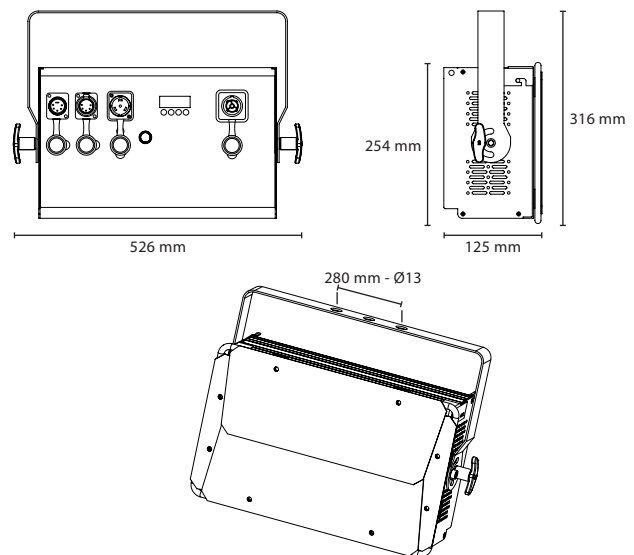

240x LED Warm White Light Studio Panel

The **B Panel240WW** is the most versatile powerful and ease of use warm white panel on the market. It's equipped with barndoors, removable frost and gel frame. It comes with manual dimming and DMX. Furthermore it has high CRI (96Ra), making this fixture ideal for theatre, photography and much more! ■

Physical

Dimensions (WxHxD)	526 x 316 x 125 mm
Packiging dimensions (WxHxD)	560 x 380 x 180 mm
Outer carton dimensions (2 pcs)	580 x 400 x 370 mm
Nett weight	8 kg
Gross weight (1 pc)	9 kg
Gross weight (2 pcs)	18,5 kg

Mounting options

Hanging	3x hole for M12 bolt
2nd suspension / safety wire	1x eye on the side top of the fixture to pass a safety wire or carabiner

Control

Menu control via TFT display with 4 buttons	In/Link	XLR 5 Pin
Control	DMX512, manual dimming button	DMX mode 1/2/3 channels

Optical

Beam angle	160°
Light output RGBW	790 lux @ 2m 300 lux @ 4m 150 lux @ 6m
Colours	White, 7200K
Strobe	0-20 Hz
CRI	95,8 RA
Refresh rate	<1.000 Hz

Photometrics Diagram

Electrical

Fixture rated power	120W	Input power	100 - 240V ~ 50/60Hz - Auto switching power supply
LED engine	240x White SMD LED	In/Link	PowerCON TRUE1 - max link current 10A