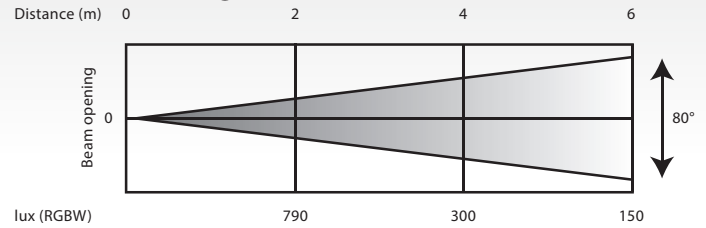

Mounting options

Hanging	3x hole for M12 bolt
2nd suspension / safety wire	1x eye on the side top of the fixture to pass a safety wire or carabiner

Control

Menu control via TFT display with 4 buttons	In/Link	XLR 5 Pin
Control	DMX512, manual dimming button	DMX mode 1/2/3 channels

Optical

Beam angle	160°
Light output RGBW	790 lux @ 2m 300 lux @ 4m 150 lux @ 6m
Colours	White, 7200K
Strobe	0-20 Hz
CRI	95,8 RA
Refresh rate	<1.000 Hz

Photometrics Diagram

Electrical

Fixture rated power	120W	Input power	100 - 240V ~ 50/60Hz - Auto switching power supply
LED engine	240x White SMD LED	In/Link	PowerCON TRUE1 - max link current 10A