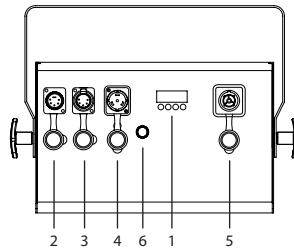

Mounting options

Hanging	3x hole for M12 bolt
2nd suspension / safety wire	1x eye on the side top of the fixture to pass a safety wire or carabiner

Control

Menu control via TFT display with 4 buttons	In/Link	XLR 5 Pin
Control	DMX512, manual dimming button	DMX mode 1/2/3 channels

Optical

Beam angle	160°
Light output RGBW	790 lux @ 2m 300 lux @ 4m 150 lux @ 6m
Colours	White, 7200K
Strobe	0-20 Hz
CRI	95,8 RA
Refresh rate	<1.000 Hz

Photometrics Diagram

Electrical

Fixture rated power	120W	Input power	100 - 240V ~ 50/60Hz - Auto switching power supply
LED engine	240x White SMD LED	In/Link	PowerCON TRUE1 - max link current 10A

Connectivity

- 1 TFT display & menu control button
- 2 DMX input
- 3 DMX output
- 4 Power input
- 5 Power output
- 6 Manual dimming button

Accessories

- Included**
- 1x Powercable
 - 1x Gelframe
 - 1x Soft frost
 - 1x Intensifier
 - 1x Barndoors