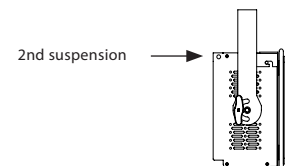

Physical

Dimensions (WxHxD)	526 x 316 x 125 mm
Packiging dimensions (WxHxD)	560 x 380 x 180 mm
Outer carton dimensions (2 pcs)	580 x 400 x 370 mm
Nett weight	8 kg
Gross weight (1 pc)	9 kg
Gross weight (2 pcs)	18,5 kg

Mounting options

Hanging	3x hole for M12 bolt
2nd suspension / safety wire	1x eye on the side top of the fixture to pass a safety wire or carabiner

Control

Menu control via TFT display with 4 buttons	In/Link	XLR 5 Pin
Control	DMX512, manual dimming button	DMX mode 1/2/3 channels

Optical

Beam angle	160°
Light output RGBW	790 lux @ 2m 300 lux @ 4m 150 lux @ 6m
Colours	White, 7200K
Strobe	0-20 Hz
CRI	95,8 RA
Refresh rate	<1.000 Hz

Photometrics Diagram

Electrical

Fixture rated power	120W	Input power	100 - 240V ~ 50/60Hz - Auto switching power supply
LED engine	240x White SMD LED	In/Link	PowerCON TRUE1 - max link current 10A