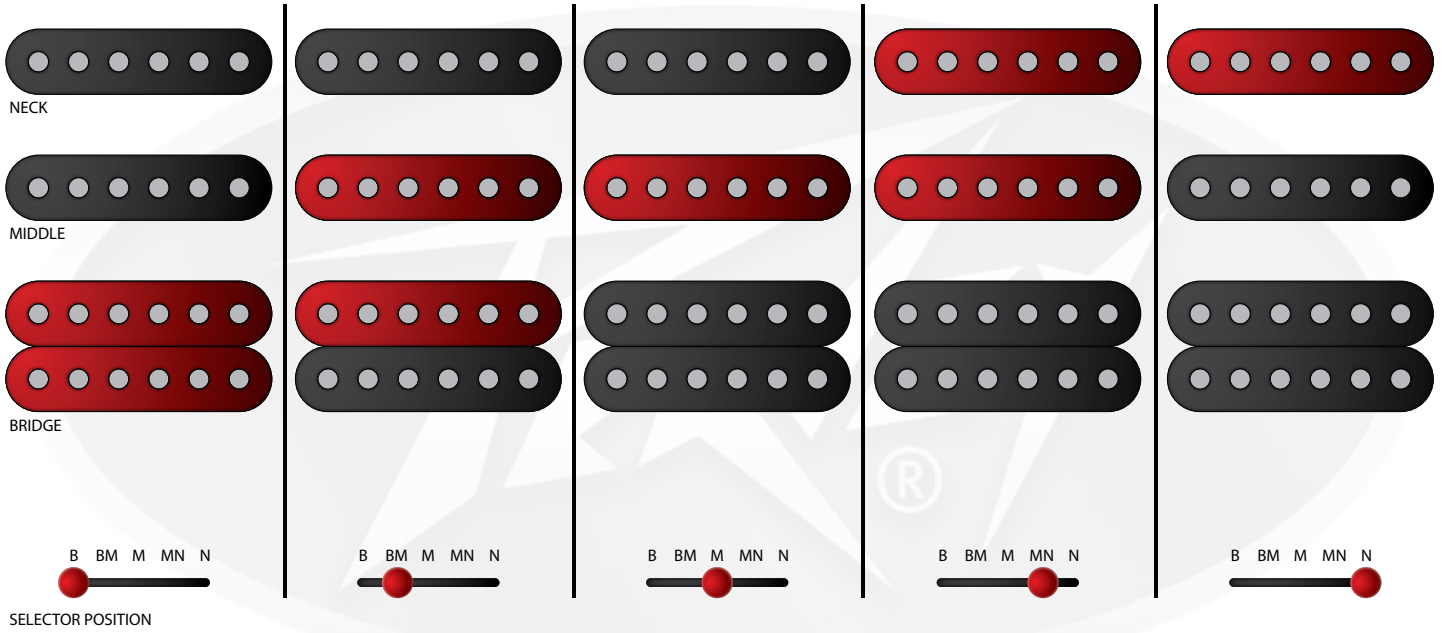

RAPTOR® PLUS PICKUP SWITCHING

THANK YOU FOR PURCHASING GENUINE PEAVEY® PRODUCTS!