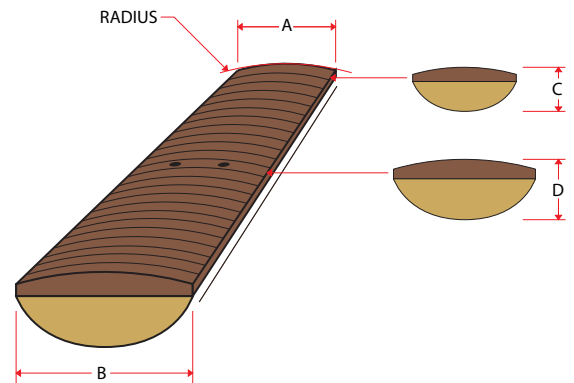

SPECIFICATIONS

Neck Material: Maple

Frets: 22-frets 2.5mm wide x 1.1mm tall

Neck Type: Bolt on

Bridge: Fulcrum Tremolo

Hardware Color: Chrome

Neck Pickup: Single Coil

Body Wood: Solid basswood

Middle Pickup: Single Coil

Fingerboard: Rosewood

Bridge Pickup: Dual Coil Humbucker

Inlays: 6mm white dots

NECK DIMENSIONS

Scale/Length: 25.5", 22 frets

a. Width at Nut: 1.65" (42mm)

b. Width at Last Fret: 2.25" (57.5 mm)

c. Thickness at 1st Fret: .768" (19.5mm)

d. Thickness at 12th Fret: .846" (21.5mm)

Radius: 12"

BRIDGE PICKUP

Peavey® USA Design

Construction: Dual exposed coil

Magnet Type: Ceramic 5 magnet, wide magnetic pole pieces

Magnet Type: Ceramic 5 bar with wide magnetic pole pieces

Description: 9k dc. Calibrated for mid position for warmth and clarity. Adjusted inductance to retain vintage tone with more sensitive response.